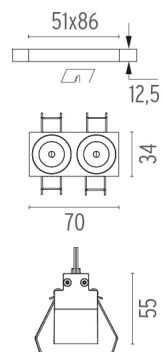

LIGHT SHADOW FIXED NO TRIM DALI VERSION 2 SPOTS OPTIC MEDIUM

Mounting	Ceiling recessed
Lamps description	Power LED 5,4W 520 lm 2700K CRI 90
Luminaire luminous flux	Extreme Cut-off. See reference number
Environment	Indoor
Notes	It requires an pre-installation frame, to be ordered separately.

OPTICAL

Aiming	Fixed
Light distribution symmetry	Symmetric
Beam angle	23° Medium

ELECTRICAL

Transformer availability	Included
Transformer mounting	Remote
Transformer type	Electronic dimmable dali
Emergency	Without
Insulation class	Class II

PHYSICAL

Length (mm)	70
Recessed depth (mm)	75
Weight (kg)	0,25

designed by FLOS Architectural

Recessed integrated luminaire with 2 LED lighting spots. Remote power supply included.

- 03.9200.40.DA - 395lm White / White
- 03.9200.14.DA - 395lm Black / White
- ◐ 03.9202.40.DA - 400lm White / Chrome
- ◑ 03.9202.14.DA - 400lm Black / Chrome
- ◒ 03.9203.40.DA - 393lm White / Matt Gold
- ◓ 03.9203.14.DA - 393lm Black / Matt Gold
- ◔ 03.9201.40.DA - 388lm White / Black
- ◕ 03.9201.14.DA - 388lm Black / Black

CERTIFICATIONS