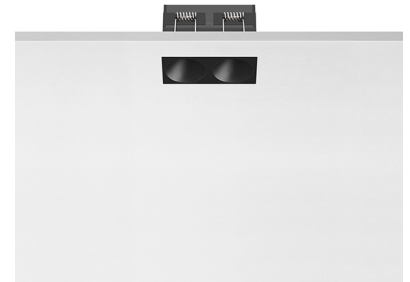

## LIGHT SHADOW FIXED NO TRIM DALI VERSION 2 SPOTS OPTIC MEDIUM

<b>Mounting</b>	Ceiling recessed
<b>Lamps description</b>	Power LED 5,4W 520 lm 2700K CRI 90
<b>Luminaire luminous flux</b>	Extreme Cut-off. See reference number
<b>Environment</b>	Indoor
<b>Notes</b>	It requires an pre-installation frame, to be ordered separately.

### PHYSICAL

<b>Length (mm)</b>	70
<b>Recessed depth (mm)</b>	75
<b>Weight (kg)</b>	0,25

**Light Shadow Fixed No Trim Dali Version 2 Spots Optic Medium**

designed by FLOS Architectural

Recessed integrated luminaire with 2 LED lighting spots. Remote power supply included.

**Light Shadow Fixed No Trim Dali  
Version 2 Spots Optic Medium**

designed by FLOS Architectural

Recessed integrated luminaire with 2 LED lighting spots. Remote power supply included.

- 03.9200.40.DA - 395lm White / White
- 03.9200.14.DA - 395lm Black / White
- 03.9202.40.DA - 400lm White / Chrome
- 03.9202.14.DA - 400lm Black / Chrome
- 03.9203.40.DA - 393lm White / Matt Gold
- 03.9203.14.DA - 393lm Black / Matt Gold
- 03.9201.40.DA - 388lm White / Black
- 03.9201.14.DA - 388lm Black / Black