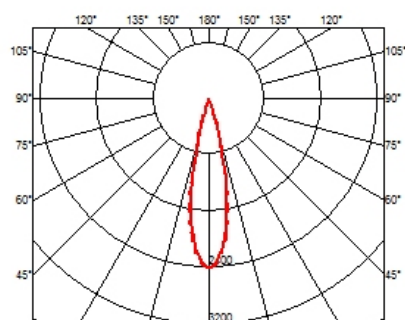

CERTIFICATIONS