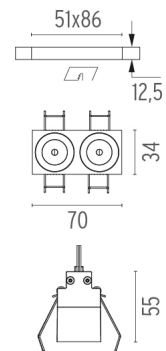

## LIGHT SHADOW FIXED NO TRIM DALI VERSION 2 SPOTS OPTIC MEDIUM

<b>Mounting</b>	Ceiling recessed
<b>Lamps description</b>	Power LED 5,4W 520 lm 2700K CRI 90
<b>Luminaire luminous flux</b>	Extreme Cut-off. See reference number
<b>Environment</b>	Indoor
<b>Notes</b>	It requires an pre-installation frame, to be ordered separately.

### PHYSICAL

<b>Length (mm)</b>	70
<b>Recessed depth (mm)</b>	75
<b>Weight (kg)</b>	0,25

**Light Shadow Fixed No Trim Dali Version 2 Spots Optic Medium**

designed by FLOS Architectural

Recessed integrated luminaire with 2 LED lighting spots. Remote power supply included.

## Light Shadow Fixed No Trim Dali Version 2 Spots Optic Medium . Lamps

**Power LED**

**Lamp category:**

LED

**Socket:**

Special base

**Lamp type:**

Power LED