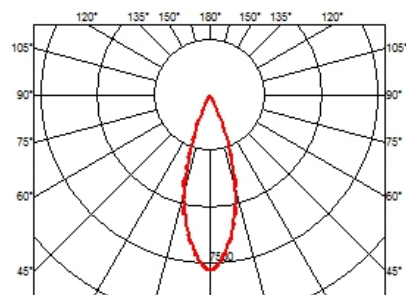

CERTIFICATIONS