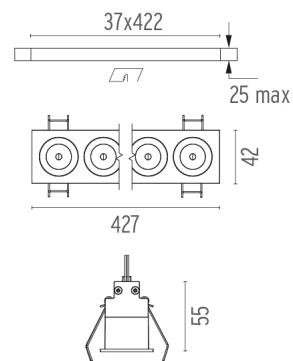

LIGHT SHADOW FIXED TRIM 12 SPOTS OPTIC FLOOD

Mounting	Ceiling recessed
Lamps description	Power LED 32,4W 3360 lm 3000K CRI 90
Luminaire luminous flux	Extreme Cut-off. See reference number
Environment	Indoor
Notes	Pre-installation frame not required.

OPTICAL

Aiming	Fixed
Light distribution symmetry	Symmetric
Beam angle	33° Flood

ELECTRICAL

Transformer availability	Included
Transformer mounting	Remote
Transformer type	Electronic
Emergency	Without
Insulation class	Class II

PHYSICAL

Length (mm)	427
Recessed depth (mm)	75
Weight (kg)	0,66

designed by FLOS Architectural

<div>Recessed integrated luminaire with 12 LED lighting spots. Remote power supply included.</div>

- 03.9175.40 - 2523lm White / White
- 03.9175.14 - 2523lm Black / White
- ◐ 03.9177.40 - 2580lm White / Chrome
- ◑ 03.9177.14 - 2580lm Black / Chrome
- ◒ 03.9178.40 - 2500lm White / Matt Gold
- ◓ 03.9178.14 - 2500lm Black / Matt Gold
- ◔ 03.9176.40 - 2451lm White / Black
- ◕ 03.9176.14 - 2451lm Black / Black

CERTIFICATIONS