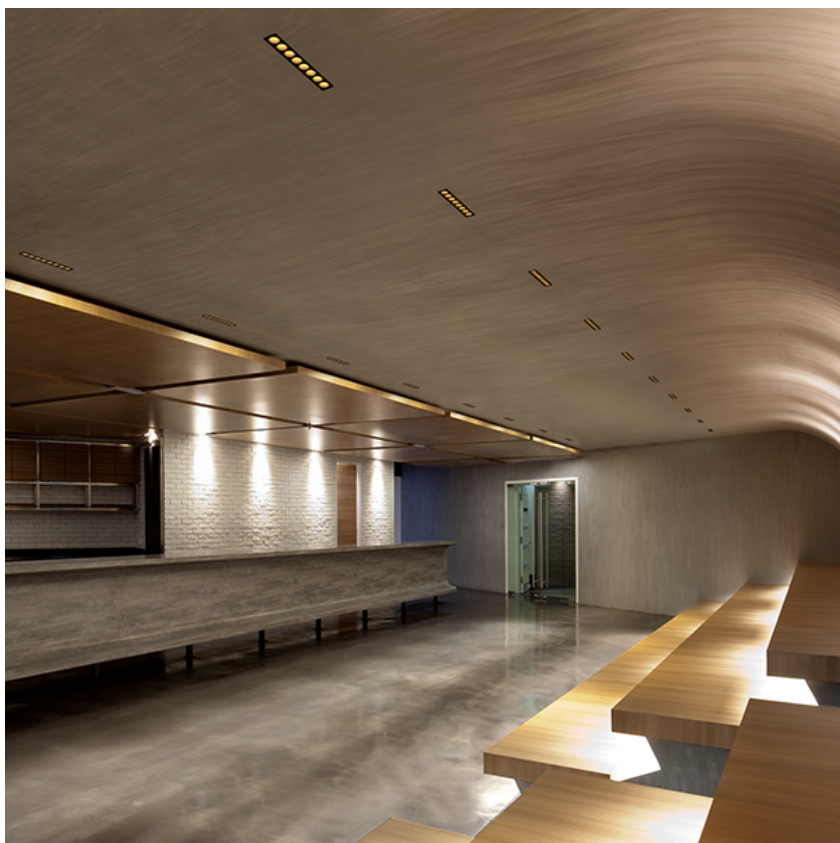

LIGHT SHADOW FIXED TRIM 12 SPOTS OPTIC FLOOD

Mounting	Ceiling recessed
Lamps description	Power LED 32,4W 3360 lm 3000K CRI 90
Luminaire luminous flux	Extreme Cut-off. See reference number
Environment	Indoor
Notes	Pre-installation frame not required.

OPTICAL

Aiming	Fixed
Light distribution symmetry	Symmetric
Beam angle	33° Flood

ELECTRICAL

Transformer availability	Included
Transformer mounting	Remote
Transformer type	Electronic
Emergency	Without
Insulation class	Class II

PHYSICAL

Length (mm)	427
Recessed depth (mm)	75
Weight (kg)	0,66

designed by FLOS Architectural

<div>Recessed integrated luminaire with 12 LED lighting spots. Remote power supply included.</div>

- 03.9175.40 - 2523lm White / White
- 03.9175.14 - 2523lm Black / White
- ◐ 03.9177.40 - 2580lm White / Chrome
- ◑ 03.9177.14 - 2580lm Black / Chrome
- ◒ 03.9178.40 - 2500lm White / Matt Gold
- ◓ 03.9178.14 - 2500lm Black / Matt Gold
- ◔ 03.9176.40 - 2451lm White / Black
- ◕ 03.9176.14 - 2451lm Black / Black

CERTIFICATIONS