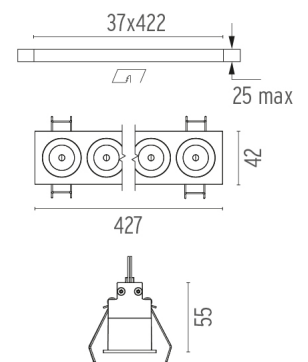

Light Shadow Fixed Trim 12 Spots Optic Flood . Lamps

Power LED

Lamp category:
LED

Socket:
Special base

Lamp type:
Power LED

Light Shadow Fixed Trim 12 Spots Optic Flood

designed by FLOS Architectural

<div>Recessed integrated luminaire with 12 LED lighting spots. Remote power supply included.</div>

	03.9175.40 - 2523lm	White / White
	03.9175.14 - 2523lm	Black / White
	03.9177.40 - 2580lm	White / Chrome
	03.9177.14 - 2580lm	Black / Chrome
	03.9178.40 - 2500lm	White / Matt Gold
	03.9178.14 - 2500lm	Black / Matt Gold
	03.9176.40 - 2451lm	White / Black
	03.9176.14 - 2451lm	Black / Black

CERTIFICATIONS