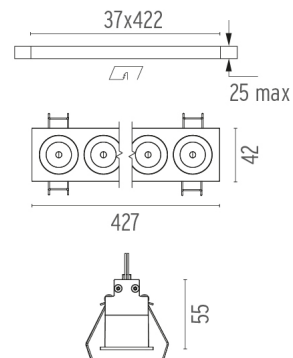

LIGHT SHADOW FIXED TRIM DALI VERSION I2 SPOTS OPTIC FLOOD

Mounting	Ceiling recessed
Lamps description	Power LED 32,4W 3360 lm 3000K CRI 90
Luminaire luminous flux	Extreme Cut-off. See reference number
Environment	Indoor
Notes	Pre-installation frame not required.

OPTICAL

Aiming	Fixed
Light distribution symmetry	Symmetric
Beam angle	33° Flood

ELECTRICAL

Transformer availability	Included
Transformer mounting	Remote
Transformer type	Electronic dimmable dali
Emergency	Without
Insulation class	Class II

PHYSICAL

Length (mm)	427
Recessed depth (mm)	75
Weight (kg)	0,66

designed by FLOS Architectural

Recessed integrated luminaire with 12 LED lighting spots. Remote power supply included.

- 03.9175.40.DA - 2523lm White / White
- 03.9175.14.DA - 2523lm Black / White
- ◐ 03.9177.40.DA - 2580lm White / Chrome
- ◑ 03.9177.14.DA - 2580lm Black / Chrome
- ◔ 03.9178.40.DA - 2500lm White / Matt Gold
- ◕ 03.9178.14.DA - 2500lm Black / Matt Gold
- ◖ 03.9176.40.DA - 2451lm White / Black
- ◗ 03.9176.14.DA - 2451lm Black / Black

CERTIFICATIONS