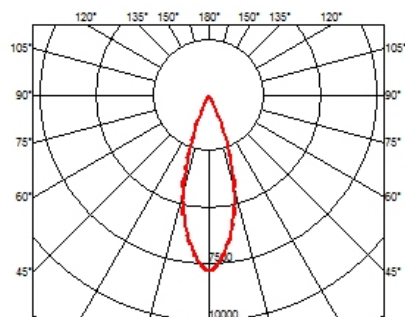

CERTIFICATIONS