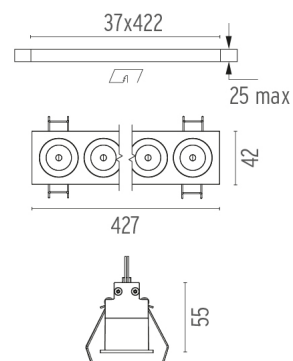

Light Shadow Fixed Trim Dali Version 12 Spots Optic Flood . Lamps

Power LED

Lamp category:
LED

Socket:
Special base

Lamp type:
Power LED

Recessed integrated luminaire with 12 LED lighting spots. Remote power supply included.

- 03.9175.40.DA - 2523lm White / White
- 03.9175.14.DA - 2523lm Black / White
- ◐ 03.9177.40.DA - 2580lm White / Chrome
- ◑ 03.9177.14.DA - 2580lm Black / Chrome
- ◒ 03.9178.40.DA - 2500lm White / Matt Gold
- ◓ 03.9178.14.DA - 2500lm Black / Matt Gold
- ◔ 03.9176.40.DA - 2451lm White / Black
- ◕ 03.9176.14.DA - 2451lm Black / Black

CERTIFICATIONS