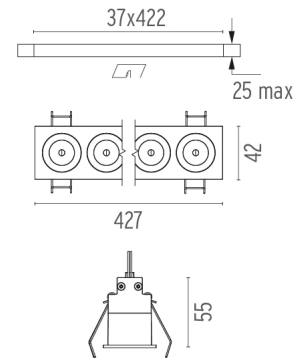

Light Shadow Fixed Trim 12 Spots Optic Medium . Lamps

Power LED

Lamp category:
LED

Socket:
Special base

Lamp type:
Power LED

Light Shadow Fixed Trim 12 Spots Optic Medium

designed by FLOS Architectural

Recessed integrated luminaire with 12 LED lighting spots. Remote power supply included.

	03.9170.40 - 2528lm	White / White
	03.9170.14 - 2528lm	Black / White
	03.9172.40 - 2564lm	White / Chrome
	03.9172.14 - 2564lm	Black / Chrome
	03.9173.40 - 2517lm	White / Matt Gold
	03.9173.14 - 2517lm	Black / Matt Gold
	03.9171.40 - 2484lm	White / Black
	03.9171.14 - 2484lm	Black / Black

CERTIFICATIONS