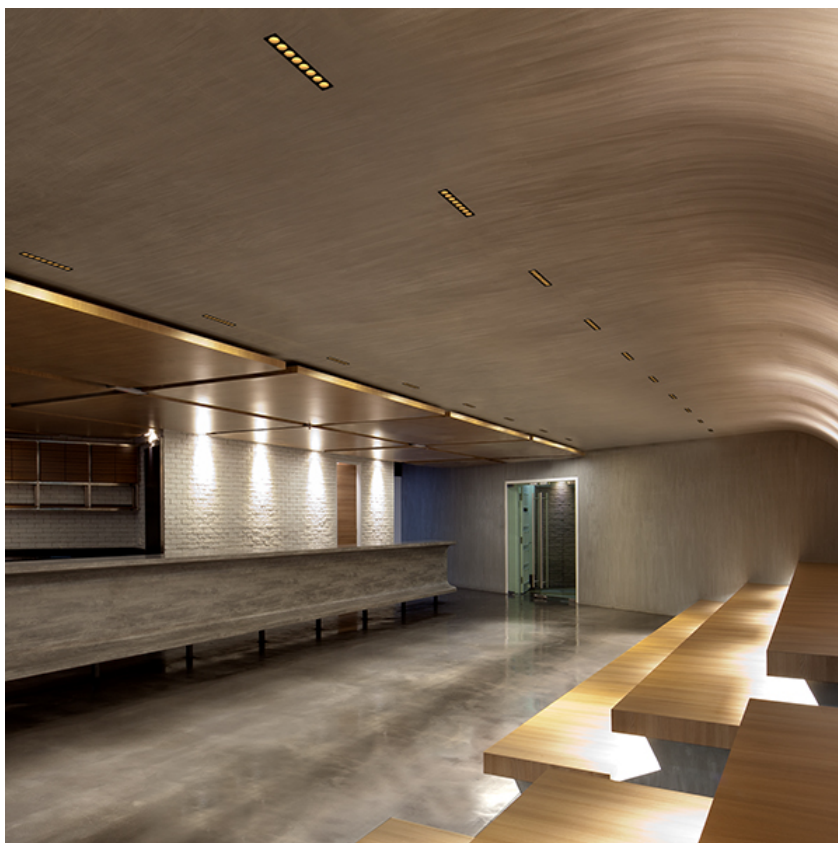

LIGHT SHADOW FIXED TRIM 12 SPOTS OPTIC MEDIUM

Mounting	Ceiling recessed
Lamps description	Power LED 32,4W 3360 lm 3000K CRI 90
Luminaire luminous flux	Extreme Cut-off. See reference number
Environment	Indoor
Notes	Pre-installation frame not required.

OPTICAL

Aiming	Fixed
Light distribution symmetry	Symmetric
Beam angle	23° Medium

ELECTRICAL

Transformer availability	Included
Transformer mounting	Remote
Transformer type	Electronic
Emergency	Without
Insulation class	Class II

PHYSICAL

Length (mm)	427
Recessed depth (mm)	75
Weight (kg)	0,66

designed by FLOS Architectural

Recessed integrated luminaire with 12 LED lighting spots. Remote power supply included.

	03.9170.40 - 2528lm	White / White
	03.9170.14 - 2528lm	Black / White
	03.9172.40 - 2564lm	White / Chrome
	03.9172.14 - 2564lm	Black / Chrome
	03.9173.40 - 2517lm	White / Matt Gold
	03.9173.14 - 2517lm	Black / Matt Gold
	03.9171.40 - 2484lm	White / Black
	03.9171.14 - 2484lm	Black / Black

CERTIFICATIONS