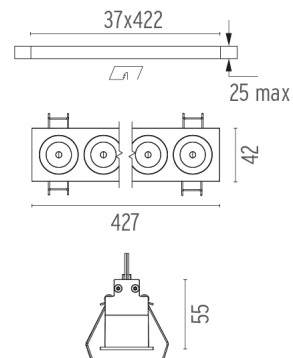

LIGHT SHADOW FIXED TRIM 12 SPOTS OPTIC MEDIUM

Mounting	Ceiling recessed
Lamps description	Power LED 32,4W 3360 lm 3000K CRI 90
Luminaire luminous flux	Extreme Cut-off. See reference number
Environment	Indoor
Notes	Pre-installation frame not required.

OPTICAL

Aiming	Fixed
Light distribution symmetry	Symmetric
Beam angle	23° Medium

ELECTRICAL

Transformer availability	Included
Transformer mounting	Remote
Transformer type	Electronic
Emergency	Without
Insulation class	Class II

PHYSICAL

Length (mm)	427
Recessed depth (mm)	75
Weight (kg)	0,66

designed by FLOS Architectural

Recessed integrated luminaire with 12 LED lighting spots. Remote power supply included.

	03.9170.40 - 2528lm	White / White
	03.9170.14 - 2528lm	Black / White
	03.9172.40 - 2564lm	White / Chrome
	03.9172.14 - 2564lm	Black / Chrome
	03.9173.40 - 2517lm	White / Matt Gold
	03.9173.14 - 2517lm	Black / Matt Gold
	03.9171.40 - 2484lm	White / Black
	03.9171.14 - 2484lm	Black / Black

CERTIFICATIONS