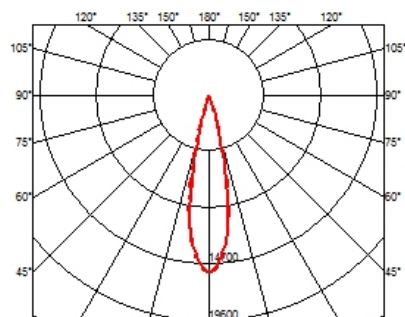

CERTIFICATIONS