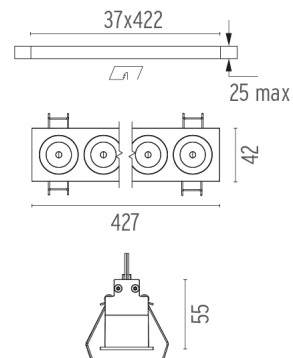

LIGHT SHADOW FIXED TRIM DALI VERSION 12 SPOTS OPTIC MEDIUM

Mounting	Ceiling recessed
Lamps description	Power LED 32,4W 3360 lm 3000K CRI 90
Luminaire luminous flux	Extreme Cut-off. See reference number
Environment	Indoor
Notes	Pre-installation frame not required.

OPTICAL

Aiming	Fixed
Light distribution symmetry	Symmetric
Beam angle	23° Medium

ELECTRICAL

Transformer availability	Included
Transformer mounting	Remote
Transformer type	Electronic dimmable dali
Emergency	Without
Insulation class	Class II

PHYSICAL

Length (mm)	427
Recessed depth (mm)	75
Weight (kg)	0,66

designed by FLOS Architectural

Recessed integrated luminaire with 12 LED lighting spots. Remote power supply included.

- 03.9170.40.DA - 2528lm White / White
- 03.9170.14.DA - 2528lm Black / White
- ◐ 03.9172.40.DA - 2564lm White / Chrome
- ◑ 03.9172.14.DA - 2564lm Black / Chrome
- ◒ 03.9173.40.DA - 2517lm White / Matt Gold
- ◓ 03.9173.14.DA - 2517lm Black / Matt Gold
- ◔ 03.9171.40.DA - 2484lm White / Black
- ◕ 03.9171.14.DA - 2484lm Black / Black

CERTIFICATIONS