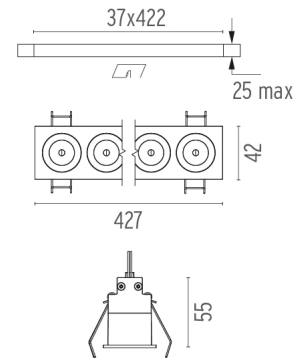

Light Shadow Fixed Trim Dali Version 12 Spots Optic Medium . Lamps

Power LED

Lamp category:
LED

Socket:
Special base

Lamp type:
Power LED

Light Shadow Fixed Trim Dali Version 12 Spots Optic Medium

designed by FLOS Architectural

Recessed integrated luminaire with 12 LED lighting spots. Remote power supply included.

- 03.9170.40.DA - 2528lm White / White
- 03.9170.14.DA - 2528lm Black / White
- ◐ 03.9172.40.DA - 2564lm White / Chrome
- ◑ 03.9172.14.DA - 2564lm Black / Chrome
- ◒ 03.9173.40.DA - 2517lm White / Matt Gold
- ◓ 03.9173.14.DA - 2517lm Black / Matt Gold
- ◔ 03.9171.40.DA - 2484lm White / Black
- ◕ 03.9171.14.DA - 2484lm Black / Black

CERTIFICATIONS