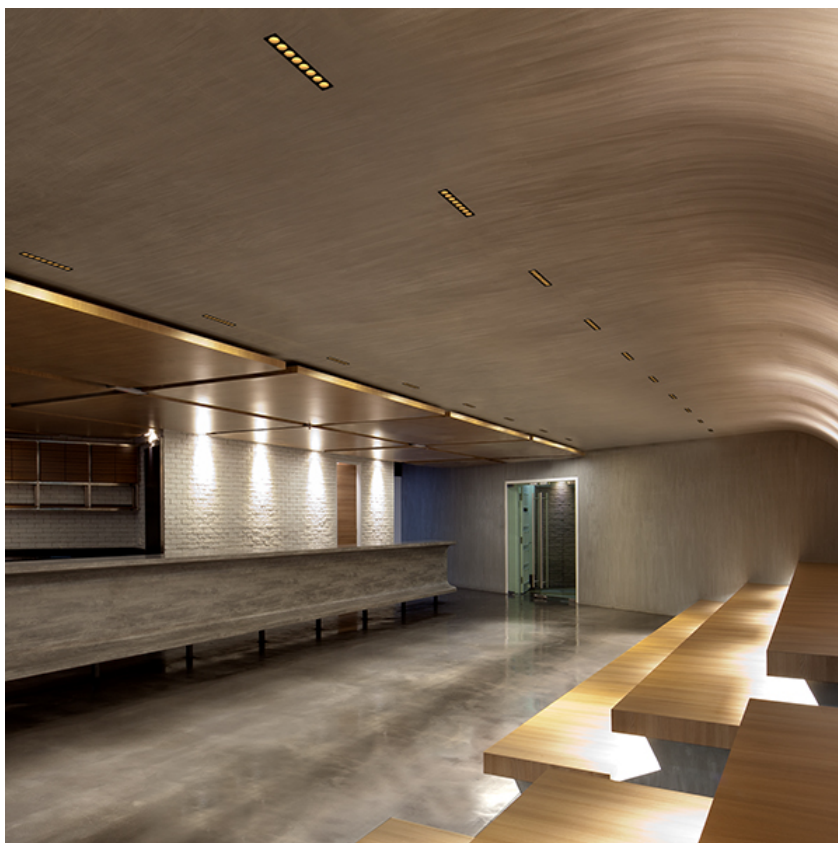

LIGHT SHADOW FIXED TRIM DALI VERSION 12 SPOTS OPTIC MEDIUM

Mounting	Ceiling recessed
Lamps description	Power LED 32,4W 3360 lm 3000K CRI 90
Luminaire luminous flux	Extreme Cut-off. See reference number
Environment	Indoor
Notes	Pre-installation frame not required.

OPTICAL

Aiming	Fixed
Light distribution symmetry	Symmetric
Beam angle	23° Medium

ELECTRICAL

Transformer availability	Included
Transformer mounting	Remote
Transformer type	Electronic dimmable dali
Emergency	Without
Insulation class	Class II

PHYSICAL

Length (mm)	427
Recessed depth (mm)	75
Weight (kg)	0,66

designed by FLOS Architectural

Recessed integrated luminaire with 12 LED lighting spots. Remote power supply included.

- 03.9170.40.DA - 2528lm White / White
- 03.9170.14.DA - 2528lm Black / White
- ◐ 03.9172.40.DA - 2564lm White / Chrome
- ◑ 03.9172.14.DA - 2564lm Black / Chrome
- ◒ 03.9173.40.DA - 2517lm White / Matt Gold
- ◓ 03.9173.14.DA - 2517lm Black / Matt Gold
- ◔ 03.9171.40.DA - 2484lm White / Black
- ◕ 03.9171.14.DA - 2484lm Black / Black

CERTIFICATIONS