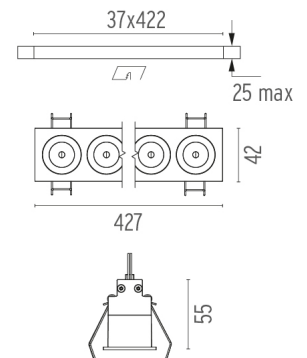

Light Shadow Fixed Trim 12 Spots Optic Flood . Lamps

Power LED

Lamp category:
LED

Socket:
Special base

Lamp type:
Power LED

Light Shadow Fixed Trim 12 Spots Optic Flood

designed by FLOS Architectural

Recessed integrated luminaire with 12 LED lighting spots. Remote power supply included.

	03.9165.40 - 2364lm	White / White
	03.9165.14 - 2364lm	Black / White
	03.9167.40 - 2417lm	White / Chrome
	03.9167.14 - 2417lm	Black / Chrome
	03.9168.40 - 2343lm	White / Matt Gold
	03.9168.14 - 2343lm	Black / Matt Gold
	03.9166.40 - 2296lm	White / Black
	03.9166.14 - 2296lm	Black / Black

CERTIFICATIONS