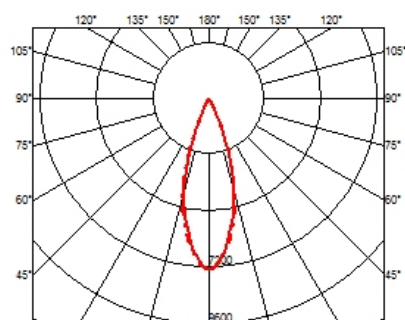

CERTIFICATIONS