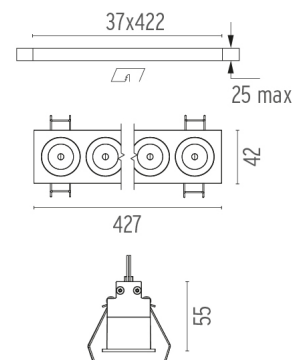

LIGHT SHADOW FIXED TRIM 12 SPOTS OPTIC FLOOD

Mounting	Ceiling recessed
Lamps description	Power LED 32,4W 3120 lm 2700K CRI 90
Luminaire luminous flux	Extreme Cut-off. See reference number
Environment	Indoor
Notes	Pre-installation frame not required.

OPTICAL

Aiming	Fixed
Light distribution symmetry	Symmetric
Beam angle	33° Flood

ELECTRICAL

Transformer availability	Included
Transformer mounting	Remote
Transformer type	Electronic
Emergency	Without
Insulation class	Class II

PHYSICAL

Length (mm)	427
Recessed depth (mm)	75
Weight (kg)	0,66

designed by FLOS Architectural

Recessed integrated luminaire with 12 LED lighting spots. Remote power supply included.

	03.9165.40 - 2364lm	White / White
	03.9165.14 - 2364lm	Black / White
	03.9167.40 - 2417lm	White / Chrome
	03.9167.14 - 2417lm	Black / Chrome
	03.9168.40 - 2343lm	White / Matt Gold
	03.9168.14 - 2343lm	Black / Matt Gold
	03.9166.40 - 2296lm	White / Black
	03.9166.14 - 2296lm	Black / Black

CERTIFICATIONS