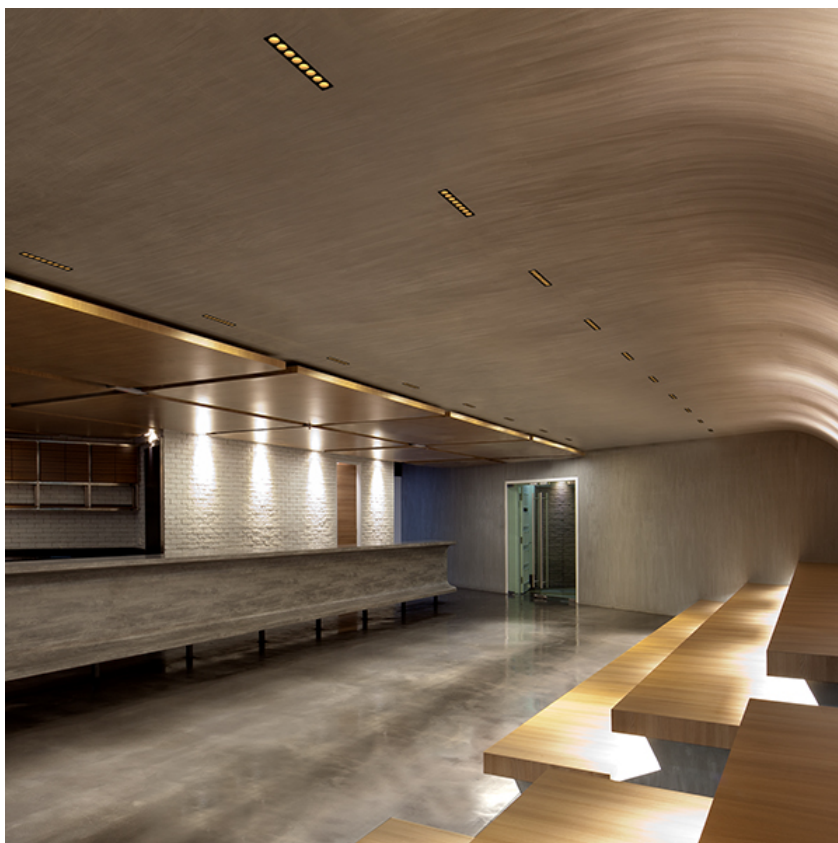

LIGHT SHADOW FIXED TRIM 12 SPOTS OPTIC FLOOD

Mounting	Ceiling recessed
Lamps description	Power LED 32,4W 3120 lm 2700K CRI 90
Luminaire luminous flux	Extreme Cut-off. See reference number
Environment	Indoor
Notes	Pre-installation frame not required.

OPTICAL

Aiming	Fixed
Light distribution symmetry	Symmetric
Beam angle	33° Flood

ELECTRICAL

Transformer availability	Included
Transformer mounting	Remote
Transformer type	Electronic
Emergency	Without
Insulation class	Class II

PHYSICAL

Length (mm)	427
Recessed depth (mm)	75
Weight (kg)	0,66

designed by FLOS Architectural

Recessed integrated luminaire with 12 LED lighting spots. Remote power supply included.

	03.9165.40 - 2364lm	White / White
	03.9165.14 - 2364lm	Black / White
	03.9167.40 - 2417lm	White / Chrome
	03.9167.14 - 2417lm	Black / Chrome
	03.9168.40 - 2343lm	White / Matt Gold
	03.9168.14 - 2343lm	Black / Matt Gold
	03.9166.40 - 2296lm	White / Black
	03.9166.14 - 2296lm	Black / Black

CERTIFICATIONS