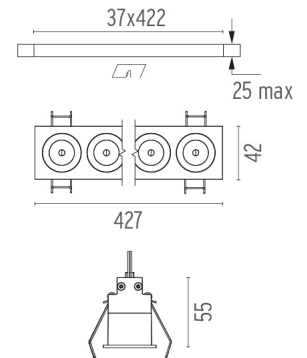

Light Shadow Fixed Trim Dali Version 12 Spots Optic Flood . Lamps

Power LED

Lamp category:
LED

Socket:
Special base

Lamp type:
Power LED

**Light Shadow Fixed Trim Dali
Version 12 Spots Optic Flood**
designed by FLOS Architectural

Recessed integrated luminaire with 12
LED lighting spots. Remote power
supply included.

- 03.9165.40.DA - 2364lm White / White
- 03.9165.14.DA - 2364lm Black / White
- 03.9167.40.DA - 2417lm White / Chrome
- 03.9167.14.DA - 2417lm Black / Chrome
- 03.9168.40.DA - 2343lm White / Matt Gold
- 03.9168.14.DA - 2343lm Black / Matt Gold
- 03.9166.40.DA - 2296lm White / Black
- 03.9166.14.DA - 2296lm Black / Black

CERTIFICATIONS