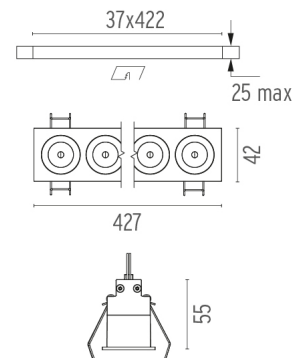

LIGHT SHADOW FIXED TRIM DALI VERSION 12 SPOTS OPTIC FLOOD

Mounting	Ceiling recessed
Lamps description	Power LED 32,4W 3120 lm 2700K CRI 90
Luminaire luminous flux	Extreme Cut-off. See reference number
Environment	Indoor
Notes	Pre-installation frame not required.

OPTICAL

Aiming	Fixed
Light distribution symmetry	Symmetric
Beam angle	33° Flood

ELECTRICAL

Transformer availability	Included
Transformer mounting	Remote
Transformer type	Electronic dimmable dali
Emergency	Without
Insulation class	Class II

PHYSICAL

Length (mm)	427
Recessed depth (mm)	75
Weight (kg)	0,66

designed by FLOS Architectural

Recessed integrated luminaire with 12 LED lighting spots. Remote power supply included.

- 03.9165.40.DA - 2364lm White / White
- 03.9165.14.DA - 2364lm Black / White
- ◐ 03.9167.40.DA - 2417lm White / Chrome
- ◑ 03.9167.14.DA - 2417lm Black / Chrome
- ◒ 03.9168.40.DA - 2343lm White / Matt Gold
- ◓ 03.9168.14.DA - 2343lm Black / Matt Gold
- ◔ 03.9166.40.DA - 2296lm White / Black
- ◕ 03.9166.14.DA - 2296lm Black / Black

CERTIFICATIONS