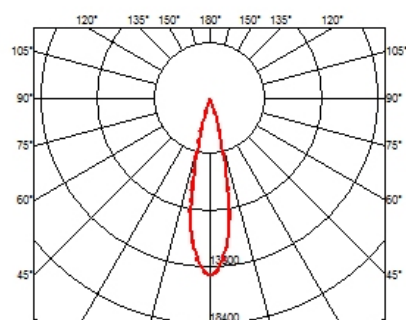

CERTIFICATIONS