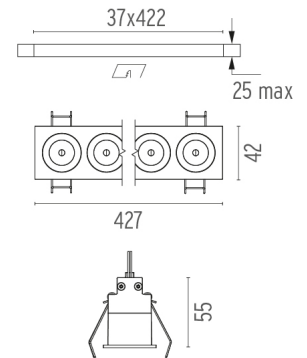

Light Shadow Fixed Trim 12 Spots Optic Medium . Lamps

Power LED

Lamp category:
LED

Socket:
Special base

Lamp type:
Power LED

Light Shadow Fixed Trim 12 Spots Optic Medium

designed by FLOS Architectural

Recessed integrated luminaire with 12 LED lighting spots. Remote power supply included.

	03.9160.40 - 2369lm	White / White
	03.9160.14 - 2369lm	Black / White
	03.9162.40 - 2402lm	White / Chrome
	03.9162.14 - 2402lm	Black / Chrome
	03.9163.40 - 2358lm	White / Matt Gold
	03.9163.14 - 2358lm	Black / Matt Gold
	03.9161.40 - 2327lm	White / Black
	03.9161.14 - 2327lm	Black / Black

CERTIFICATIONS