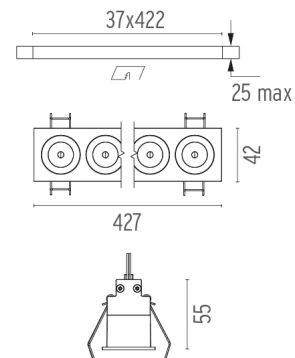

LIGHT SHADOW FIXED TRIM 12 SPOTS OPTIC MEDIUM

Mounting	Ceiling recessed
Lamps description	Power LED 32,4W 3120 lm 2700K CRI 90
Luminaire luminous flux	Extreme Cut-off. See reference number
Environment	Indoor
Notes	Pre-installation frame not required.

OPTICAL

Aiming	Fixed
Light distribution symmetry	Symmetric
Beam angle	23° Medium

ELECTRICAL

Transformer availability	Included
Transformer mounting	Remote
Transformer type	Electronic
Emergency	Without
Insulation class	Class II

PHYSICAL

Length (mm)	427
Recessed depth (mm)	75
Weight (kg)	0,66

designed by FLOS Architectural

Recessed integrated luminaire with 12 LED lighting spots. Remote power supply included.

	03.9160.40 - 2369lm	White / White
	03.9160.14 - 2369lm	Black / White
	03.9162.40 - 2402lm	White / Chrome
	03.9162.14 - 2402lm	Black / Chrome
	03.9163.40 - 2358lm	White / Matt Gold
	03.9163.14 - 2358lm	Black / Matt Gold
	03.9161.40 - 2327lm	White / Black
	03.9161.14 - 2327lm	Black / Black

CERTIFICATIONS