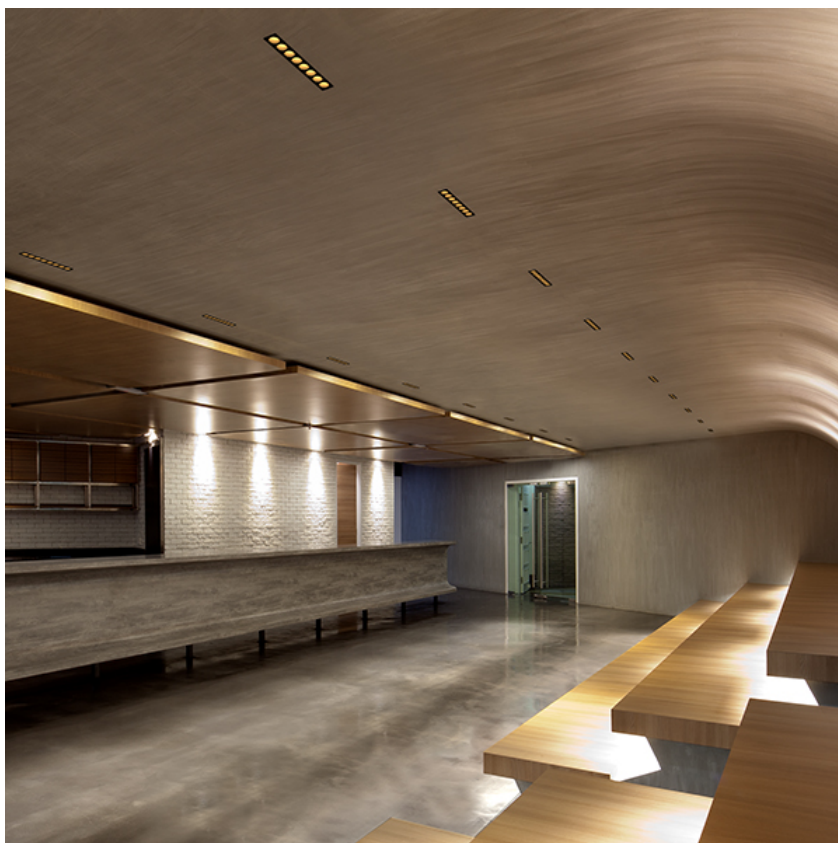

LIGHT SHADOW FIXED TRIM 12 SPOTS OPTIC MEDIUM

Mounting	Ceiling recessed
Lamps description	Power LED 32,4W 3120 lm 2700K CRI 90
Luminaire luminous flux	Extreme Cut-off. See reference number
Environment	Indoor
Notes	Pre-installation frame not required.

OPTICAL

Aiming	Fixed
Light distribution symmetry	Symmetric
Beam angle	23° Medium

ELECTRICAL

Transformer availability	Included
Transformer mounting	Remote
Transformer type	Electronic
Emergency	Without
Insulation class	Class II

PHYSICAL

Length (mm)	427
Recessed depth (mm)	75
Weight (kg)	0,66

designed by FLOS Architectural

Recessed integrated luminaire with 12 LED lighting spots. Remote power supply included.

	03.9160.40 - 2369lm	White / White
	03.9160.14 - 2369lm	Black / White
	03.9162.40 - 2402lm	White / Chrome
	03.9162.14 - 2402lm	Black / Chrome
	03.9163.40 - 2358lm	White / Matt Gold
	03.9163.14 - 2358lm	Black / Matt Gold
	03.9161.40 - 2327lm	White / Black
	03.9161.14 - 2327lm	Black / Black

CERTIFICATIONS