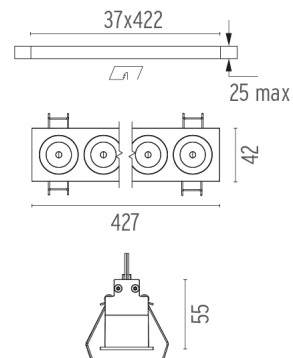

LIGHT SHADOW FIXED TRIM DALI VERSION 12 SPOTS OPTIC MEDIUM

Mounting	Ceiling recessed
Lamps description	Power LED 32,4W 3120 lm 2700K CRI 90
Luminaire luminous flux	Extreme Cut-off. See reference number
Environment	Indoor
Notes	Pre-installation frame not required.

OPTICAL

Aiming	Fixed
Light distribution symmetry	Symmetric
Beam angle	23° Medium

ELECTRICAL

Transformer availability	Included
Transformer mounting	Remote
Transformer type	Electronic dimmable dali
Emergency	Without
Insulation class	Class II

PHYSICAL

Length (mm)	427
Recessed depth (mm)	75
Weight (kg)	0,66

designed by FLOS Architectural

Recessed integrated luminaire with 12 LED lighting spots. Remote power supply included.

- 03.9160.40.DA - 2369lm White / White
- 03.9160.14.DA - 2369lm Black / White
- ◐ 03.9162.40.DA - 2402lm White / Chrome
- ◑ 03.9162.14.DA - 2402lm Black / Chrome
- ◒ 03.9163.40.DA - 2358lm White / Matt Gold
- ◓ 03.9163.14.DA - 2358lm Black / Matt Gold
- ◔ 03.9161.40.DA - 2327lm White / Black
- ◕ 03.9161.14.DA - 2327lm Black / Black

CERTIFICATIONS