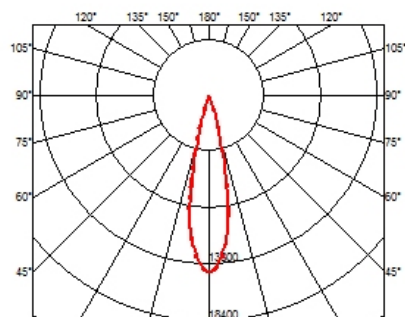

CERTIFICATIONS