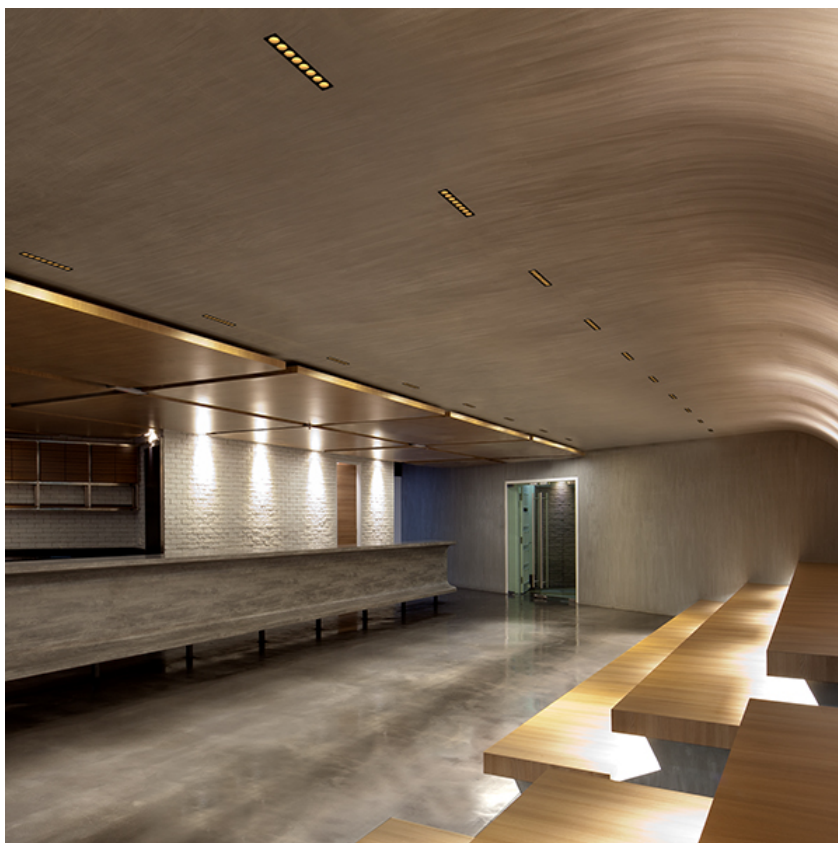

PHYSICAL

| | |
|----------------------------|------|
| Length (mm) | 427 |
| Recessed depth (mm) | 75 |
| Weight (kg) | 0,66 |

Light Shadow Fixed Trim Dali Version 12 Spots Optic Medium

designed by FLOS Architectural

Recessed integrated luminaire with 12 LED lighting spots. Remote power supply included.

- 03.9160.40.DA - 2369lm White / White
- 03.9160.14.DA - 2369lm Black / White
- ◐ 03.9162.40.DA - 2402lm White / Chrome
- ◑ 03.9162.14.DA - 2402lm Black / Chrome
- ◒ 03.9163.40.DA - 2358lm White / Matt Gold
- ◓ 03.9163.14.DA - 2358lm Black / Matt Gold
- ◔ 03.9161.40.DA - 2327lm White / Black
- ◕ 03.9161.14.DA - 2327lm Black / Black