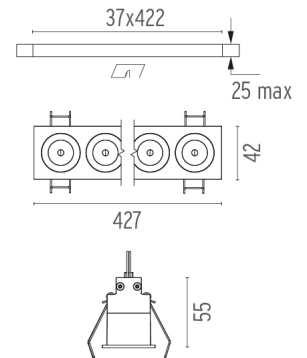

Light Shadow Fixed Trim Dali Version 12 Spots Optic Medium . Lamps

Power LED

Lamp category:
LED

Socket:
Special base

Lamp type:
Power LED

Recessed integrated luminaire with 12 LED lighting spots. Remote power supply included.

- 03.9160.40.DA - 2369lm White / White
- 03.9160.14.DA - 2369lm Black / White
- 03.9162.40.DA - 2402lm White / Chrome
- 03.9162.14.DA - 2402lm Black / Chrome
- 03.9163.40.DA - 2358lm White / Matt Gold
- 03.9163.14.DA - 2358lm Black / Matt Gold
- 03.9161.40.DA - 2327lm White / Black
- 03.9161.14.DA - 2327lm Black / Black

CERTIFICATIONS