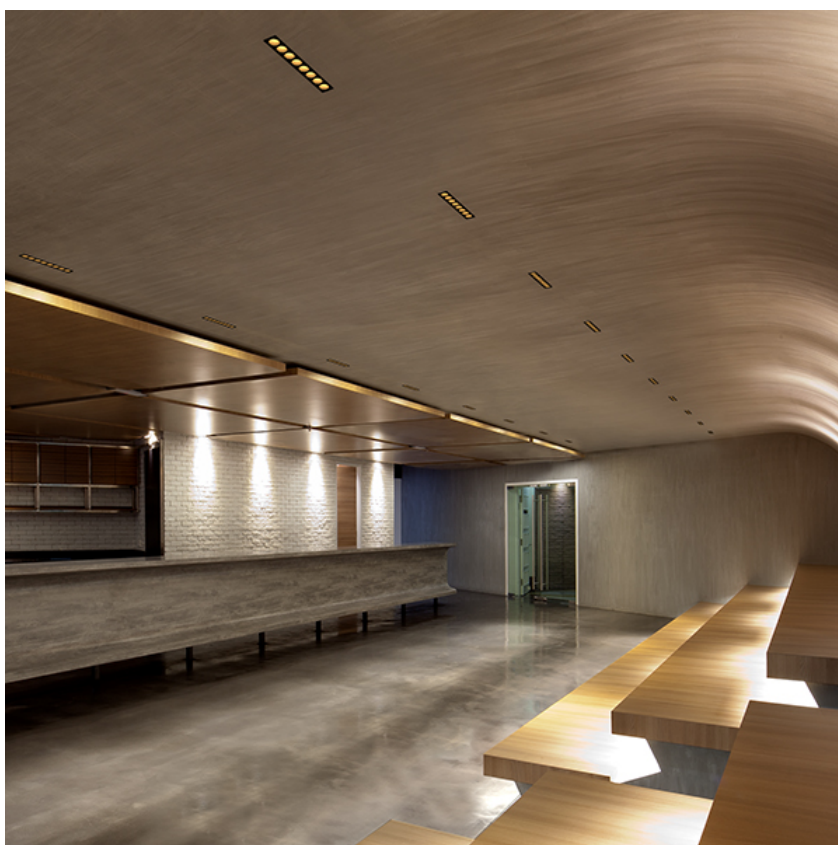

LIGHT SHADOW FIXED TRIM DALI VERSION 8 SPOTS OPTIC FLOOD

Mounting	Ceiling recessed
Lamps description	Power LED 21,6W 2240 lm 3000K CRI 90
Luminaire luminous flux	Extreme Cut-off. See reference number
Environment	Indoor
Notes	Pre-installation frame not required.

OPTICAL

Aiming	Fixed
Light distribution symmetry	Symmetric
Beam angle	33° Flood

ELECTRICAL

Transformer availability	Included
Transformer mounting	Remote
Transformer type	Electronic dimmable dali
Emergency	Without
Insulation class	Class II

PHYSICAL

Length (mm)	287
Recessed depth (mm)	75
Weight (kg)	0,50

designed by FLOS Architectural

Recessed integrated luminaire with 8 LED lighting spots. Remote power supply included.

- 03.9155.40.DA - 1682lm White / White
- 03.9155.14.DA - 1682lm Black / White
- ◐ 03.9157.40.DA - 1720lm White / Chrome
- ◑ 03.9157.14.DA - 1720lm Black / Chrome
- ◒ 03.9158.40.DA - 1667lm White / Matt Gold
- ◓ 03.9158.14.DA - 1667lm Black / Matt Gold
- ◔ 03.9156.40.DA - 1634lm White / Black
- ◕ 03.9156.14.DA - 1634lm Black / Black

CERTIFICATIONS