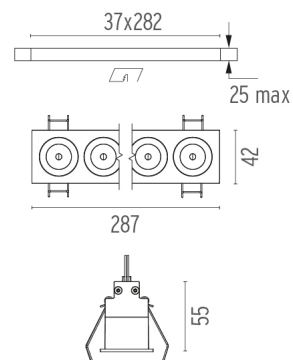

LIGHT SHADOW FIXED TRIM DALI VERSION 8 SPOTS OPTIC FLOOD

Mounting	Ceiling recessed
Lamps description	Power LED 21,6W 2240 lm 3000K CRI 90
Luminaire luminous flux	Extreme Cut-off. See reference number
Environment	Indoor
Notes	Pre-installation frame not required.

OPTICAL

Aiming	Fixed
Light distribution symmetry	Symmetric
Beam angle	33° Flood

ELECTRICAL

Transformer availability	Included
Transformer mounting	Remote
Transformer type	Electronic dimmable dali
Emergency	Without
Insulation class	Class II

PHYSICAL

Length (mm)	287
Recessed depth (mm)	75
Weight (kg)	0,50

designed by FLOS Architectural

Recessed integrated luminaire with 8 LED lighting spots. Remote power supply included.

- 03.9155.40.DA - 1682lm White / White
- 03.9155.14.DA - 1682lm Black / White
- ◐ 03.9157.40.DA - 1720lm White / Chrome
- ◑ 03.9157.14.DA - 1720lm Black / Chrome
- ◒ 03.9158.40.DA - 1667lm White / Matt Gold
- ◓ 03.9158.14.DA - 1667lm Black / Matt Gold
- ◔ 03.9156.40.DA - 1634lm White / Black
- ◕ 03.9156.14.DA - 1634lm Black / Black

CERTIFICATIONS