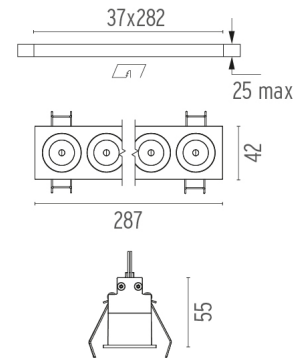

Light Shadow Fixed Trim Dali Version 8 Spots Optic Flood . Lamps

Power LED

Lamp category:
LED

Socket:
Special base

Lamp type:
Power LED

Light Shadow Fixed Trim Dali Version 8 Spots Optic Flood

designed by FLOS Architectural

Recessed integrated luminaire with 8 LED lighting spots. Remote power supply included.

- 03.9155.40.DA - 1682lm White / White
- 03.9155.14.DA - 1682lm Black / White
- 03.9157.40.DA - 1720lm White / Chrome
- 03.9157.14.DA - 1720lm Black / Chrome
- 03.9158.40.DA - 1667lm White / Matt Gold
- 03.9158.14.DA - 1667lm Black / Matt Gold
- 03.9156.40.DA - 1634lm White / Black
- 03.9156.14.DA - 1634lm Black / Black

CERTIFICATIONS