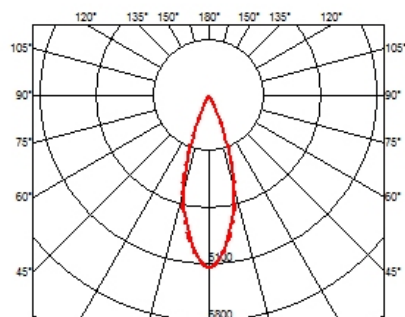

CERTIFICATIONS