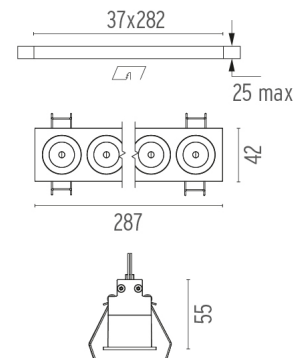

Light Shadow Fixed Trim Dali Version 8 Spots Optic Medium . Lamps

Power LED

Lamp category:
LED

Socket:
Special base

Lamp type:
Power LED

Recessed integrated luminaire with 8 LED lighting spots. Remote power supply included.

- 03.9150.40.DA - 1686lm White / White
- 03.9150.14.DA - 1686lm Black / White
- ◐ 03.9152.40.DA - 1709lm White / Chrome
- ◑ 03.9152.14.DA - 1709lm Black / Chrome
- ◒ 03.9153.40.DA - 1678lm White / Matt Gold
- ◓ 03.9153.14.DA - 1678lm Black / Matt Gold
- ◔ 03.9151.40.DA - 1656lm White / Black
- ◕ 03.9151.14.DA - 1656lm Black / Black

CERTIFICATIONS