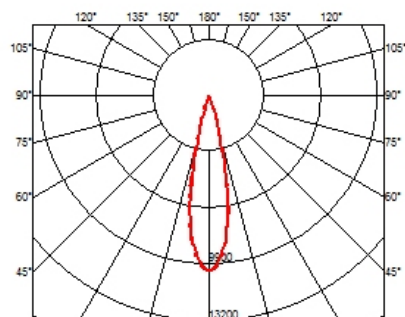

CERTIFICATIONS