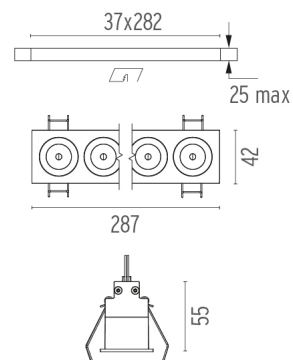

LIGHT SHADOW FIXED TRIM 8 SPOTS OPTIC FLOOD

Mounting	Ceiling recessed
Lamps description	Power LED 21,6W 2080 lm 2700K CRI 90
Luminaire luminous flux	Extreme Cut-off. See reference number
Environment	Indoor
Notes	Pre-installation frame not required.

OPTICAL

Aiming	Fixed
Light distribution symmetry	Symmetric
Beam angle	33° Flood

ELECTRICAL

Transformer availability	Included
Transformer mounting	Remote
Transformer type	Electronic
Emergency	Without
Insulation class	Class II

PHYSICAL

Length (mm)	287
Recessed depth (mm)	75
Weight (kg)	0,50

designed by FLOS Architectural

Recessed integrated luminaire with 8 LED lighting spots. Remote power supply included.

	03.9145.40 - 1576lm	White / White
	03.9145.14 - 1576lm	Black / White
	03.9147.40 - 1611lm	White / Chrome
	03.9147.14 - 1611lm	Black / Chrome
	03.9148.40 - 1562lm	White / Matt Gold
	03.9148.14 - 1562lm	Black / Matt Gold
	03.9146.40 - 1531lm	White / Black
	03.9146.14 - 1531lm	Black / Black

CERTIFICATIONS