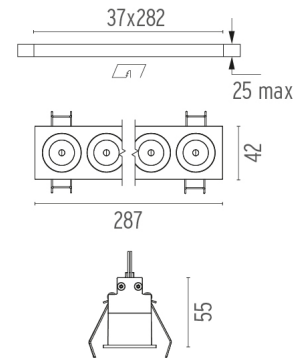

Light Shadow Fixed Trim 8 Spots Optic Flood . Lamps

Power LED

Lamp category:
LED

Socket:
Special base

Lamp type:
Power LED

Light Shadow Fixed Trim 8 Spots Optic Flood

designed by FLOS Architectural

Recessed integrated luminaire with 8 LED lighting spots. Remote power supply included.

	03.9145.40 - 1576lm	White / White
	03.9145.14 - 1576lm	Black / White
	03.9147.40 - 1611lm	White / Chrome
	03.9147.14 - 1611lm	Black / Chrome
	03.9148.40 - 1562lm	White / Matt Gold
	03.9148.14 - 1562lm	Black / Matt Gold
	03.9146.40 - 1531lm	White / Black
	03.9146.14 - 1531lm	Black / Black

CERTIFICATIONS