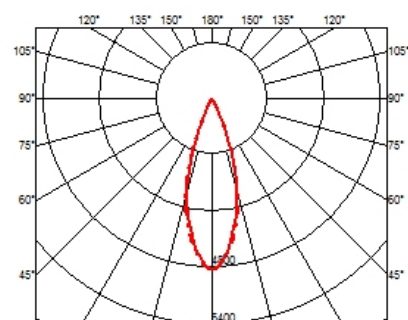

CERTIFICATIONS