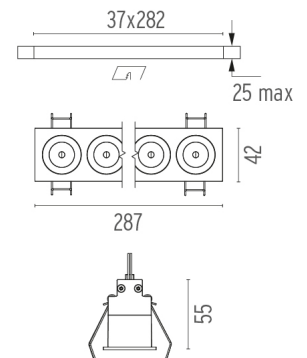

Light Shadow Fixed Trim Dali Version 8 Spots Optic Flood . Lamps

Power LED

Lamp category:
LED

Socket:
Special base

Lamp type:
Power LED

Light Shadow Fixed Trim Dali Version 8 Spots Optic Flood

designed by FLOS Architectural

Recessed integrated luminaire with 8 LED lighting spots. Remote power supply included.

- 03.9145.40.DA - 1576lm White / White
- 03.9145.14.DA - 1576lm Black / White
- 03.9147.40.DA - 1611lm White / Chrome
- 03.9147.14.DA - 1611lm Black / Chrome
- 03.9148.40.DA - 1562lm White / Matt Gold
- 03.9148.14.DA - 1562lm Black / Matt Gold
- 03.9146.40.DA - 1531lm White / Black
- 03.9146.14.DA - 1531lm Black / Black

CERTIFICATIONS