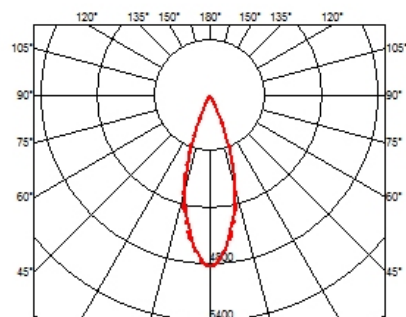

CERTIFICATIONS