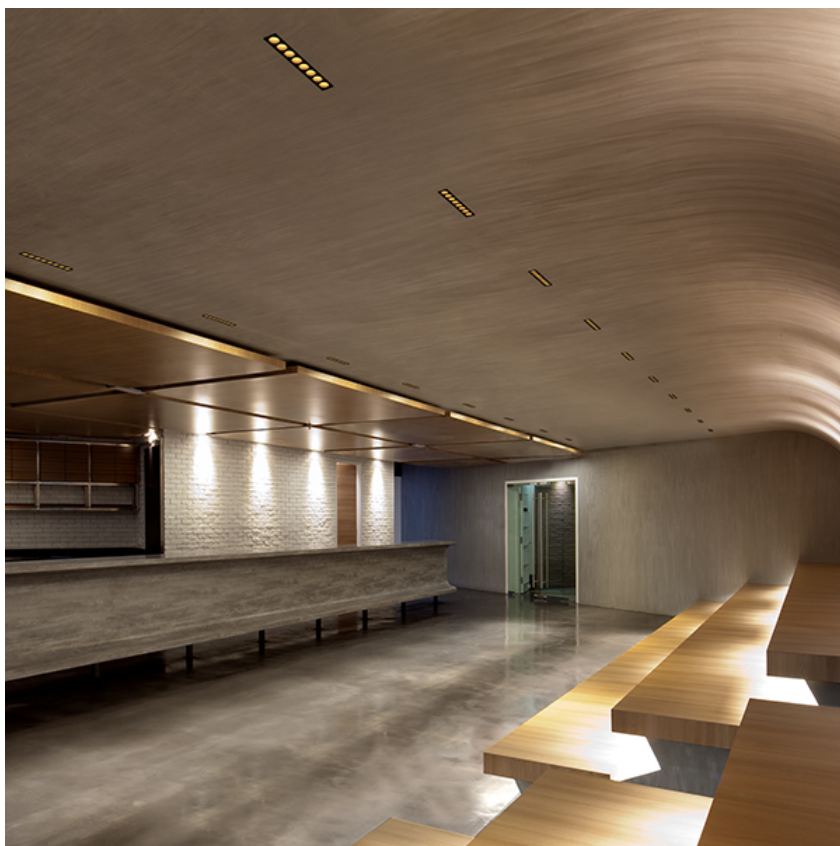

LIGHT SHADOW FIXED TRIM DALI VERSION 8 SPOTS OPTIC FLOOD

Mounting	Ceiling recessed
Lamps description	Power LED 21,6W 2080 lm 2700K CRI 90
Luminaire luminous flux	Extreme Cut-off. See reference number
Environment	Indoor
Notes	Pre-installation frame not required.

OPTICAL

Aiming	Fixed
Light distribution symmetry	Symmetric
Beam angle	33° Flood

ELECTRICAL

Transformer availability	Included
Transformer mounting	Remote
Transformer type	Electronic dimmable dali
Emergency	Without
Insulation class	Class II

PHYSICAL

Length (mm)	287
Recessed depth (mm)	75
Weight (kg)	0,50

designed by FLOS Architectural

Recessed integrated luminaire with 8 LED lighting spots. Remote power supply included.

- 03.9145.40.DA - 1576lm White / White
- 03.9145.14.DA - 1576lm Black / White
- ◐ 03.9147.40.DA - 1611lm White / Chrome
- ◑ 03.9147.14.DA - 1611lm Black / Chrome
- ◔ 03.9148.40.DA - 1562lm White / Matt Gold
- ◕ 03.9148.14.DA - 1562lm Black / Matt Gold
- ◖ 03.9146.40.DA - 1531lm White / Black
- ◗ 03.9146.14.DA - 1531lm Black / Black

CERTIFICATIONS