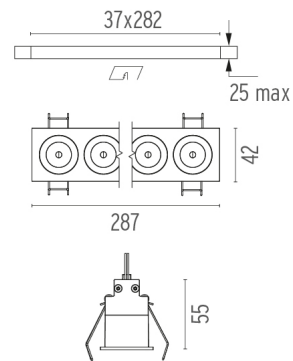

LIGHT SHADOW FIXED TRIM DALI VERSION 8 SPOTS OPTIC FLOOD

Mounting	Ceiling recessed
Lamps description	Power LED 21,6W 2080 lm 2700K CRI 90
Luminaire luminous flux	Extreme Cut-off. See reference number
Environment	Indoor
Notes	Pre-installation frame not required.

OPTICAL

Aiming	Fixed
Light distribution symmetry	Symmetric
Beam angle	33° Flood

ELECTRICAL

Transformer availability	Included
Transformer mounting	Remote
Transformer type	Electronic dimmable dali
Emergency	Without
Insulation class	Class II

PHYSICAL

Length (mm)	287
Recessed depth (mm)	75
Weight (kg)	0,50

designed by FLOS Architectural

Recessed integrated luminaire with 8 LED lighting spots. Remote power supply included.

- 03.9145.40.DA - 1576lm White / White
- 03.9145.14.DA - 1576lm Black / White
- ◐ 03.9147.40.DA - 1611lm White / Chrome
- ◑ 03.9147.14.DA - 1611lm Black / Chrome
- ◔ 03.9148.40.DA - 1562lm White / Matt Gold
- ◕ 03.9148.14.DA - 1562lm Black / Matt Gold
- ◖ 03.9146.40.DA - 1531lm White / Black
- ◗ 03.9146.14.DA - 1531lm Black / Black

CERTIFICATIONS