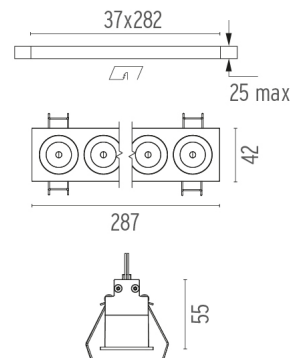

LIGHT SHADOW FIXED TRIM 8 SPOTS OPTIC MEDIUM

Mounting	Ceiling recessed
Lamps description	Power LED 21,6W 2080 lm 2700K CRI 90
Luminaire luminous flux	Extreme Cut-off. See reference number
Environment	Indoor
Notes	Pre-installation frame not required.

OPTICAL

Aiming	Fixed
Light distribution symmetry	Symmetric
Beam angle	23° Medium

ELECTRICAL

Transformer availability	Included
Transformer mounting	Remote
Transformer type	Electronic
Emergency	Without
Insulation class	Class II

PHYSICAL

Length (mm)	287
Recessed depth (mm)	75
Weight (kg)	0,50

designed by FLOS Architectural

Recessed integrated luminaire with 8 LED lighting spots. Remote power supply included.

- 03.9140.40 - 1579lm White / White
- 03.9140.14 - 1579lm Black / White
- ◐ 03.9142.40 - 1602lm White / Chrome
- ◑ 03.9142.14 - 1602lm Black / Chrome
- ◒ 03.9143.40 - 1572lm White / Matt Gold
- ◓ 03.9143.14 - 1572lm Black / Matt Gold
- ◔ 03.9141.40 - 1552lm White / Black
- ◕ 03.9141.14 - 1552lm Black / Black

CERTIFICATIONS