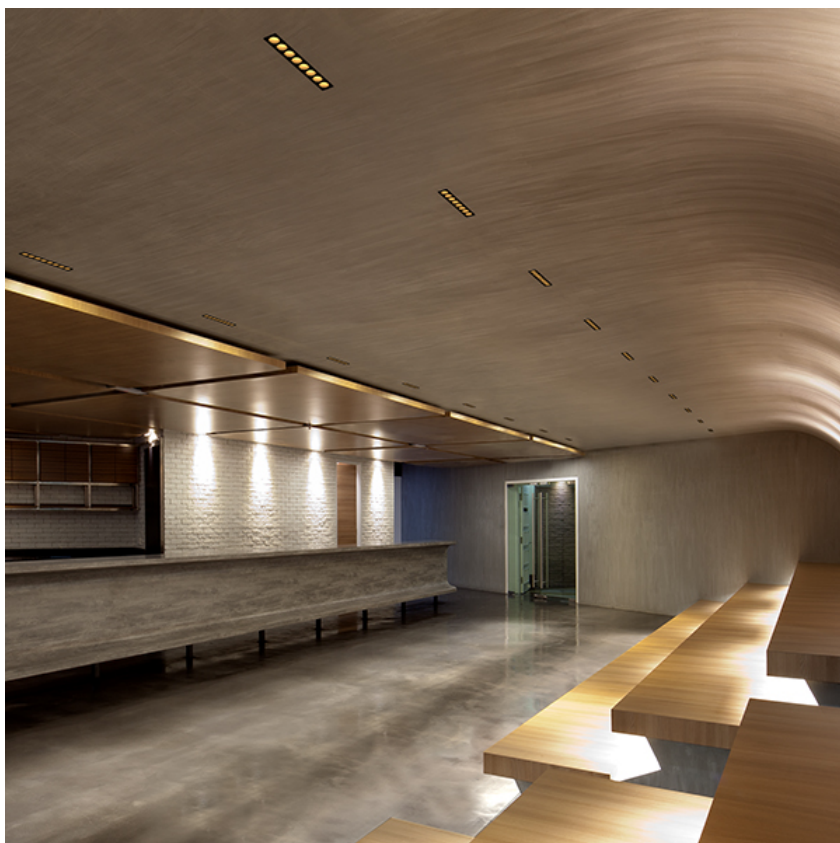

LIGHT SHADOW FIXED TRIM 8 SPOTS OPTIC MEDIUM

Mounting	Ceiling recessed
Lamps description	Power LED 21,6W 2080 lm 2700K CRI 90
Luminaire luminous flux	Extreme Cut-off. See reference number
Environment	Indoor
Notes	Pre-installation frame not required.

OPTICAL

Aiming	Fixed
Light distribution symmetry	Symmetric
Beam angle	23° Medium

ELECTRICAL

Transformer availability	Included
Transformer mounting	Remote
Transformer type	Electronic
Emergency	Without
Insulation class	Class II

PHYSICAL

Length (mm)	287
Recessed depth (mm)	75
Weight (kg)	0,50

designed by FLOS Architectural

Recessed integrated luminaire with 8 LED lighting spots. Remote power supply included.

- 03.9140.40 - 1579lm White / White
- 03.9140.14 - 1579lm Black / White
- ◐ 03.9142.40 - 1602lm White / Chrome
- ◑ 03.9142.14 - 1602lm Black / Chrome
- ◒ 03.9143.40 - 1572lm White / Matt Gold
- ◓ 03.9143.14 - 1572lm Black / Matt Gold
- ◔ 03.9141.40 - 1552lm White / Black
- ◕ 03.9141.14 - 1552lm Black / Black

CERTIFICATIONS