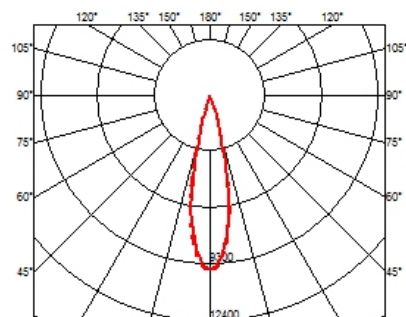

CERTIFICATIONS