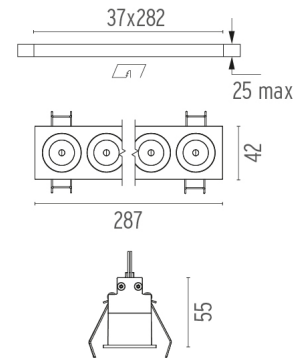

Light Shadow Fixed Trim 8 Spots Optic Medium . Lamps

Power LED

Lamp category:
LED

Socket:
Special base

Lamp type:
Power LED

Light Shadow Fixed Trim 8 Spots Optic Medium

designed by FLOS Architectural

Recessed integrated luminaire with 8 LED lighting spots. Remote power supply included.

	03.9140.40 - 1579lm	White / White
	03.9140.14 - 1579lm	Black / White
	03.9142.40 - 1602lm	White / Chrome
	03.9142.14 - 1602lm	Black / Chrome
	03.9143.40 - 1572lm	White / Matt Gold
	03.9143.14 - 1572lm	Black / Matt Gold
	03.9141.40 - 1552lm	White / Black
	03.9141.14 - 1552lm	Black / Black

CERTIFICATIONS