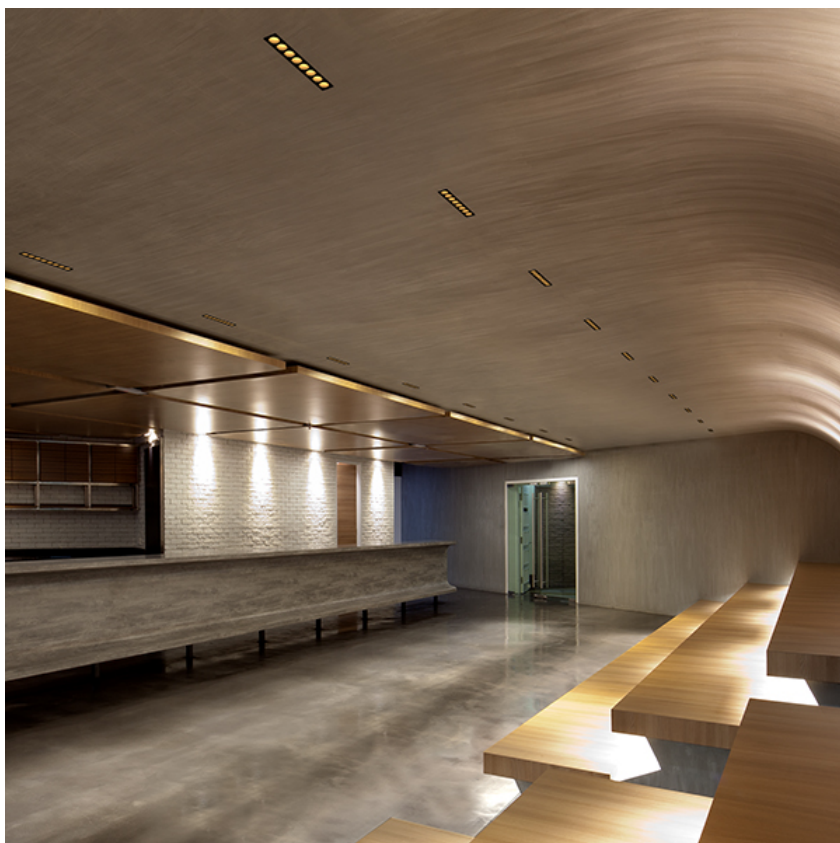

LIGHT SHADOW FIXED TRIM DALI VERSION 8 SPOTS OPTIC MEDIUM

Mounting	Ceiling recessed
Lamps description	Power LED 21,6W 2080 lm 2700K CRI 90
Luminaire luminous flux	Extreme Cut-off. See reference number
Environment	Indoor
Notes	Pre-installation frame not required.

OPTICAL

Aiming	Fixed
Light distribution symmetry	Symmetric
Beam angle	23° Medium

ELECTRICAL

Transformer availability	Included
Transformer mounting	Remote
Transformer type	Electronic dimmable dali
Emergency	Without
Insulation class	Class II

PHYSICAL

Length (mm)	287
Recessed depth (mm)	75
Weight (kg)	0,50

designed by FLOS Architectural

<div>Recessed integrated luminaire with 8 LED lighting spots. Remote power supply included.</div>

- 03.9140.40.DA - 1579lm White / White
- 03.9140.14.DA - 1579lm Black / White
- 03.9142.40.DA - 1602lm White / Chrome
- 03.9142.14.DA - 1602lm Black / Chrome
- 03.9143.40.DA - 1572lm White / Matt Gold
- 03.9143.14.DA - 1572lm Black / Matt Gold
- 03.9141.40.DA - 1552lm White / Black
- 03.9141.14.DA - 1552lm Black / Black

CERTIFICATIONS