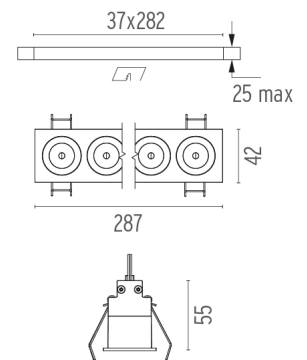

Light Shadow Fixed Trim Dali Version 8 Spots Optic Medium . Lamps

Power LED

Lamp category:
LED

Socket:
Special base

Lamp type:
Power LED

<div>Recessed integrated luminaire with 8 LED lighting spots. Remote power supply included.</div>

- 03.9140.40.DA - 1579lm White / White
- 03.9140.14.DA - 1579lm Black / White
- ◐ 03.9142.40.DA - 1602lm White / Chrome
- ◑ 03.9142.14.DA - 1602lm Black / Chrome
- ◒ 03.9143.40.DA - 1572lm White / Matt Gold
- ◓ 03.9143.14.DA - 1572lm Black / Matt Gold
- ◔ 03.9141.40.DA - 1552lm White / Black
- ◕ 03.9141.14.DA - 1552lm Black / Black

CERTIFICATIONS