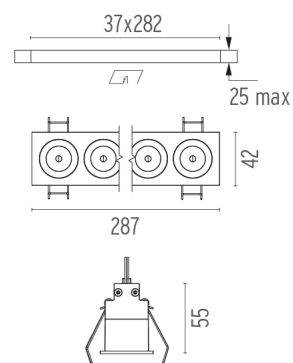

LIGHT SHADOW FIXED TRIM DALI VERSION 8 SPOTS OPTIC MEDIUM

Mounting	Ceiling recessed
Lamps description	Power LED 21,6W 2080 lm 2700K CRI 90
Luminaire luminous flux	Extreme Cut-off. See reference number
Environment	Indoor
Notes	Pre-installation frame not required.

OPTICAL

Aiming	Fixed
Light distribution symmetry	Symmetric
Beam angle	23° Medium

ELECTRICAL

Transformer availability	Included
Transformer mounting	Remote
Transformer type	Electronic dimmable dali
Emergency	Without
Insulation class	Class II

PHYSICAL

Length (mm)	287
Recessed depth (mm)	75
Weight (kg)	0,50

designed by FLOS Architectural

<div>Recessed integrated luminaire with 8 LED lighting spots. Remote power supply included.</div>

- 03.9140.40.DA - 1579lm White / White
- 03.9140.14.DA - 1579lm Black / White
- 03.9142.40.DA - 1602lm White / Chrome
- 03.9142.14.DA - 1602lm Black / Chrome
- 03.9143.40.DA - 1572lm White / Matt Gold
- 03.9143.14.DA - 1572lm Black / Matt Gold
- 03.9141.40.DA - 1552lm White / Black
- 03.9141.14.DA - 1552lm Black / Black

CERTIFICATIONS