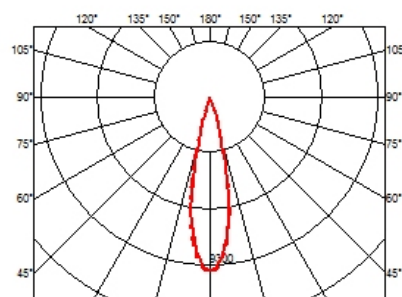

CERTIFICATIONS