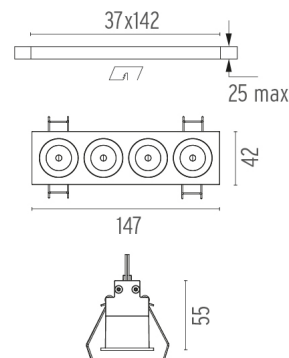

LIGHT SHADOW FIXED TRIM 4 SPOTS OPTIC FLOOD

Mounting	Ceiling recessed
Lamps description	Power LED 10,8W 1120 lm 3000K CRI 90
Luminaire luminous flux	Extreme Cut-off. See reference number
Environment	Indoor
Notes	Pre-installation frame not required.

OPTICAL

Aiming	Fixed
Light distribution symmetry	Symmetric
Beam angle	33° Flood

ELECTRICAL

Transformer availability	Included
Transformer mounting	Remote
Transformer type	Electronic
Emergency	Without
Insulation class	Class II

PHYSICAL

Length (mm)	147
Recessed depth (mm)	75
Weight (kg)	0,34

designed by FLOS Architectural

Recessed integrated luminaire with 4 LED lighting spots. Remote power supply included.

	03.9135.40 - 841lm	White / White
	03.9135.14 - 841lm	Black / White
	03.9137.40 - 860lm	White / Chrome
	03.9137.14 - 860lm	Black / Chrome
	03.9138.40 - 833lm	White / Matt Gold
	03.9138.14 - 833lm	Black / Matt Gold
	03.9136.40 - 817lm	White / Black
	03.9136.14 - 817lm	Black / Black

CERTIFICATIONS