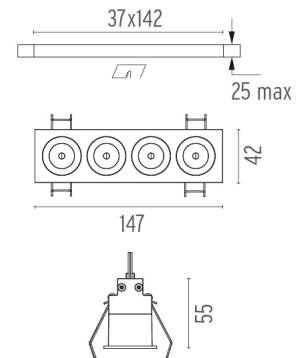

PHYSICAL

Length (mm)	147
Recessed depth (mm)	75
Weight (kg)	0,34

Light Shadow Fixed Trim 4 Spots Optic Flood

designed by FLOS Architectural

Recessed integrated luminaire with 4 LED lighting spots. Remote power supply included.

CERTIFICATIONS

Light Shadow Fixed Trim 4 Spots Optic Flood . Lamps

Power LED

Lamp category:
LED

Socket:
Special base

Lamp type:
Power LED

Light Shadow Fixed Trim 4 Spots Optic Flood

designed by FLOS Architectural

Recessed integrated luminaire with 4 LED lighting spots. Remote power supply included.

- | | | |
|--|--------------------|-------------------|
| | 03.9135.40 - 841lm | White / White |
| | 03.9135.14 - 841lm | Black / White |
| | 03.9137.40 - 860lm | White / Chrome |
| | 03.9137.14 - 860lm | Black / Chrome |
| | 03.9138.40 - 833lm | White / Matt Gold |
| | 03.9138.14 - 833lm | Black / Matt Gold |
| | 03.9136.40 - 817lm | White / Black |
| | 03.9136.14 - 817lm | Black / Black |