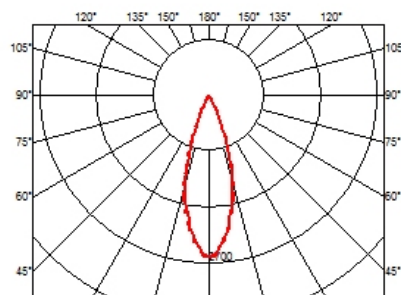

CERTIFICATIONS