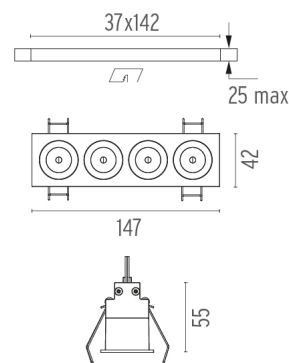

LIGHT SHADOW FIXED TRIM DALI VERSION 4 SPOTS OPTIC FLOOD

Mounting	Ceiling recessed
Lamps description	Power LED 10,8W 1120 lm 3000K CRI 90
Luminaire luminous flux	Extreme Cut-off. See reference number
Environment	Indoor
Notes	Pre-installation frame not required.

OPTICAL

Aiming	Fixed
Light distribution symmetry	Symmetric
Beam angle	33° Flood

ELECTRICAL

Transformer availability	Included
Transformer mounting	Remote
Transformer type	Electronic dimmable dali
Emergency	Without
Insulation class	Class II

PHYSICAL

Length (mm)	147
Recessed depth (mm)	75
Weight (kg)	0,34

designed by FLOS Architectural

<div>Recessed integrated luminaire with 4 LED lighting spots. Remote power supply included.</div>

- 03.9135.40.DA - 841lm White / White
- 03.9135.14.DA - 841lm Black / White
- ◐ 03.9137.40.DA - 860lm White / Chrome
- ◑ 03.9137.14.DA - 860lm Black / Chrome
- ◒ 03.9138.40.DA - 833lm White / Matt Gold
- ◓ 03.9138.14.DA - 833lm Black / Matt Gold
- ◔ 03.9136.40.DA - 817lm White / Black
- ◕ 03.9136.14.DA - 817lm Black / Black

CERTIFICATIONS