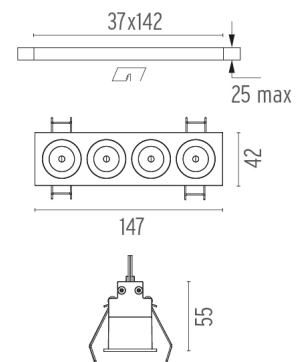

Light Shadow Fixed Trim Dali Version 4 Spots Optic Flood . Lamps

Power LED

Lamp category:
LED

Socket:
Special base

Lamp type:
Power LED

Light Shadow Fixed Trim Dali Version 4 Spots Optic Flood

designed by FLOS Architectural

<div>Recessed integrated luminaire with 4 LED lighting spots. Remote power supply included.</div>

- 03.9135.40.DA - 841lm White / White
- 03.9135.14.DA - 841lm Black / White
- ◐ 03.9137.40.DA - 860lm White / Chrome
- ◑ 03.9137.14.DA - 860lm Black / Chrome
- ◒ 03.9138.40.DA - 833lm White / Matt Gold
- ◓ 03.9138.14.DA - 833lm Black / Matt Gold
- ◔ 03.9136.40.DA - 817lm White / Black
- ◕ 03.9136.14.DA - 817lm Black / Black

CERTIFICATIONS