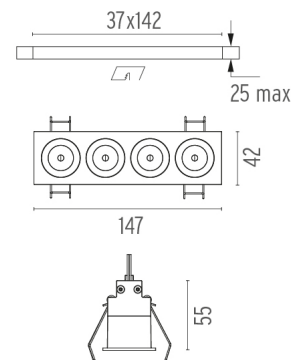

LIGHT SHADOW FIXED TRIM DALI VERSION 4 SPOTS OPTIC MEDIUM

Mounting	Ceiling recessed
Lamps description	Power LED 10,8W 1120 lm 3000K CRI 90
Luminaire luminous flux	Extreme Cut-off. See reference number
Environment	Indoor
Notes	Pre-installation frame not required.

OPTICAL

Aiming	Fixed
Light distribution symmetry	Symmetric
Beam angle	23° Medium

ELECTRICAL

Transformer availability	Included
Transformer mounting	Remote
Transformer type	Electronic dimmable dali
Emergency	Without
Insulation class	Class II

PHYSICAL

Length (mm)	147
Recessed depth (mm)	75
Weight (kg)	0,34

designed by FLOS Architectural

Recessed integrated luminaire with 4 LED lighting spots. Remote power supply included.

- 03.9130.40.DA - 843lm White / White
- 03.9130.14.DA - 843lm Black / White
- ◐ 03.9132.40.DA - 855lm White / Chrome
- ◑ 03.9132.14.DA - 855lm Black / Chrome
- ◒ 03.9133.40.DA - 839lm White / Matt Gold
- ◓ 03.9133.14.DA - 839lm Black / Matt Gold
- ◔ 03.9131.40.DA - 828lm White / Black
- ◕ 03.9131.14.DA - 828lm Black / Black

CERTIFICATIONS