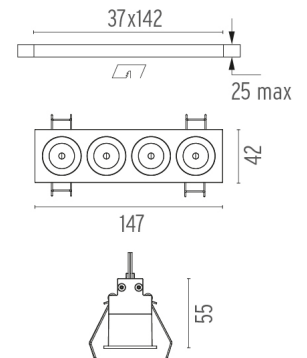

PHYSICAL

| | |
|----------------------------|------|
| Length (mm) | 147 |
| Recessed depth (mm) | 75 |
| Weight (kg) | 0,34 |

Light Shadow Fixed Trim 4 Spots Optic Flood

designed by FLOS Architectural

Recessed integrated luminaire with 4 LED lighting spots. Remote power supply included.

CERTIFICATIONS

Light Shadow Fixed Trim 4 Spots Optic Flood . Lamps

Power LED

Lamp category:
LED

Socket:
Special base

Lamp type:
Power LED

Light Shadow Fixed Trim 4 Spots Optic Flood

designed by FLOS Architectural

Recessed integrated luminaire with 4 LED lighting spots. Remote power supply included.

- | | | |
|--|--------------------|-------------------|
| | 03.9125.40 - 788lm | White / White |
| | 03.9125.14 - 788lm | Black / White |
| | 03.9127.40 - 806lm | White / Chrome |
| | 03.9127.14 - 806lm | Black / Chrome |
| | 03.9128.40 - 781lm | White / Matt Gold |
| | 03.9128.14 - 781lm | Black / Matt Gold |
| | 03.9126.40 - 765lm | White / Black |
| | 03.9126.14 - 765lm | Black / Black |