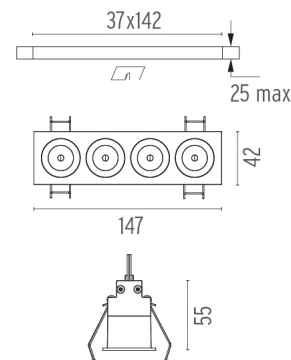

LIGHT SHADOW FIXED TRIM 4 SPOTS OPTIC FLOOD

Mounting	Ceiling recessed
Lamps description	Power LED 10,8W 1040 lm 2700K CRI 90
Luminaire luminous flux	Extreme Cut-off. See reference number
Environment	Indoor
Notes	Pre-installation frame not required.

OPTICAL

Aiming	Fixed
Light distribution symmetry	Symmetric
Beam angle	33° Flood

ELECTRICAL

Transformer availability	Included
Transformer mounting	Remote
Transformer type	Electronic
Emergency	Without
Insulation class	Class II

PHYSICAL

Length (mm)	147
Recessed depth (mm)	75
Weight (kg)	0,34

designed by FLOS Architectural

Recessed integrated luminaire with 4 LED lighting spots. Remote power supply included.

	03.9125.40 - 788lm	White / White
	03.9125.14 - 788lm	Black / White
	03.9127.40 - 806lm	White / Chrome
	03.9127.14 - 806lm	Black / Chrome
	03.9128.40 - 781lm	White / Matt Gold
	03.9128.14 - 781lm	Black / Matt Gold
	03.9126.40 - 765lm	White / Black
	03.9126.14 - 765lm	Black / Black

CERTIFICATIONS