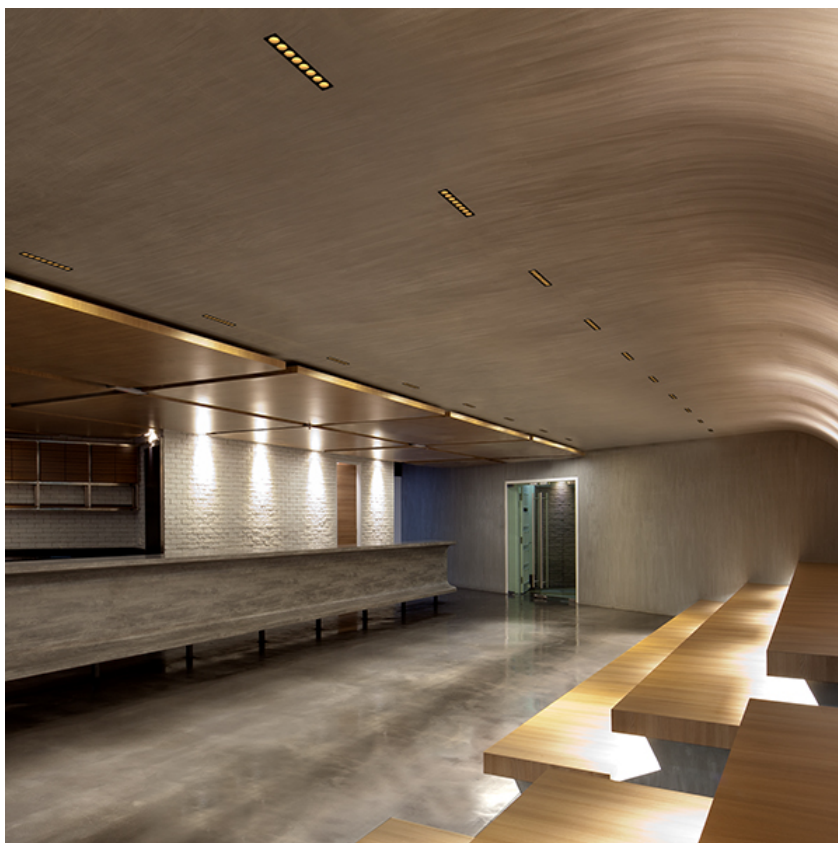

LIGHT SHADOW FIXED TRIM 4 SPOTS OPTIC FLOOD

Mounting	Ceiling recessed
Lamps description	Power LED 10,8W 1040 lm 2700K CRI 90
Luminaire luminous flux	Extreme Cut-off. See reference number
Environment	Indoor
Notes	Pre-installation frame not required.

OPTICAL

Aiming	Fixed
Light distribution symmetry	Symmetric
Beam angle	33° Flood

ELECTRICAL

Transformer availability	Included
Transformer mounting	Remote
Transformer type	Electronic
Emergency	Without
Insulation class	Class II

PHYSICAL

Length (mm)	147
Recessed depth (mm)	75
Weight (kg)	0,34

designed by FLOS Architectural

Recessed integrated luminaire with 4 LED lighting spots. Remote power supply included.

	03.9125.40 - 788lm	White / White
	03.9125.14 - 788lm	Black / White
	03.9127.40 - 806lm	White / Chrome
	03.9127.14 - 806lm	Black / Chrome
	03.9128.40 - 781lm	White / Matt Gold
	03.9128.14 - 781lm	Black / Matt Gold
	03.9126.40 - 765lm	White / Black
	03.9126.14 - 765lm	Black / Black

CERTIFICATIONS