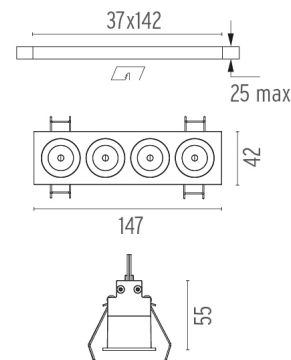

LIGHT SHADOW FIXED TRIM DALI VERSION 4 SPOTS OPTIC FLOOD

Mounting	Ceiling recessed
Lamps description	Power LED 10,8W 1040 lm 2700K CRI 90
Luminaire luminous flux	Extreme Cut-off. See reference number
Environment	Indoor
Notes	Pre-installation frame not required.

OPTICAL

Aiming	Fixed
Light distribution symmetry	Symmetric
Beam angle	33° Flood

ELECTRICAL

Transformer availability	Included
Transformer mounting	Remote
Transformer type	Electronic dimmable dali
Emergency	Without
Insulation class	Class II

PHYSICAL

Length (mm)	147
Recessed depth (mm)	75
Weight (kg)	0,34

designed by FLOS Architectural

Recessed integrated luminaire with 4 LED lighting spots. Remote power supply included.

- 03.9125.40.DA - 788lm White / White
- 03.9125.14.DA - 788lm Black / White
- ◐ 03.9127.40.DA - 806lm White / Chrome
- ◑ 03.9127.14.DA - 806lm Black / Chrome
- ◒ 03.9128.40.DA - 781lm White / Matt Gold
- ◓ 03.9128.14.DA - 781lm Black / Matt Gold
- ◔ 03.9126.40.DA - 765lm White / Black
- ◕ 03.9126.14.DA - 765lm Black / Black

CERTIFICATIONS