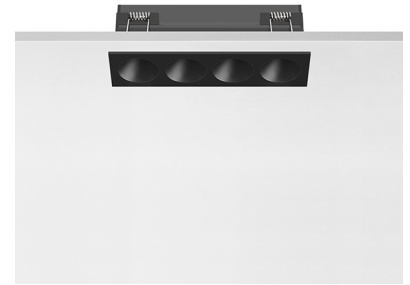

## LIGHT SHADOW FIXED TRIM DALI VERSION 4 SPOTS OPTIC FLOOD

<b>Mounting</b>	Ceiling recessed
<b>Lamps description</b>	Power LED 10,8W 1040 lm 2700K CRI 90
<b>Luminaire luminous flux</b>	Extreme Cut-off. See reference number
<b>Environment</b>	Indoor
<b>Notes</b>	Pre-installation frame not required.

### PHYSICAL

<b>Length (mm)</b>	147
<b>Recessed depth (mm)</b>	75
<b>Weight (kg)</b>	0,34

**Light Shadow Fixed Trim Dali Version 4 Spots Optic Flood**

designed by FLOS Architectural

Recessed integrated luminaire with 4 LED lighting spots. Remote power supply included.

## Light Shadow Fixed Trim Dali Version 4 Spots Optic Flood . Lamps

**Power LED**

**Lamp category:**  
LED

**Socket:**  
Special base

**Lamp type:**  
Power LED

### Light Shadow Fixed Trim Dali Version 4 Spots Optic Flood

designed by FLOS Architectural

Recessed integrated luminaire with 4 LED lighting spots. Remote power supply included.

-  03.9125.40.DA - 788lm White / White
-  03.9125.14.DA - 788lm Black / White
-  03.9127.40.DA - 806lm White / Chrome
-  03.9127.14.DA - 806lm Black / Chrome
-  03.9128.40.DA - 781lm White / Matt Gold
-  03.9128.14.DA - 781lm Black / Matt Gold
-  03.9126.40.DA - 765lm White / Black
-  03.9126.14.DA - 765lm Black / Black