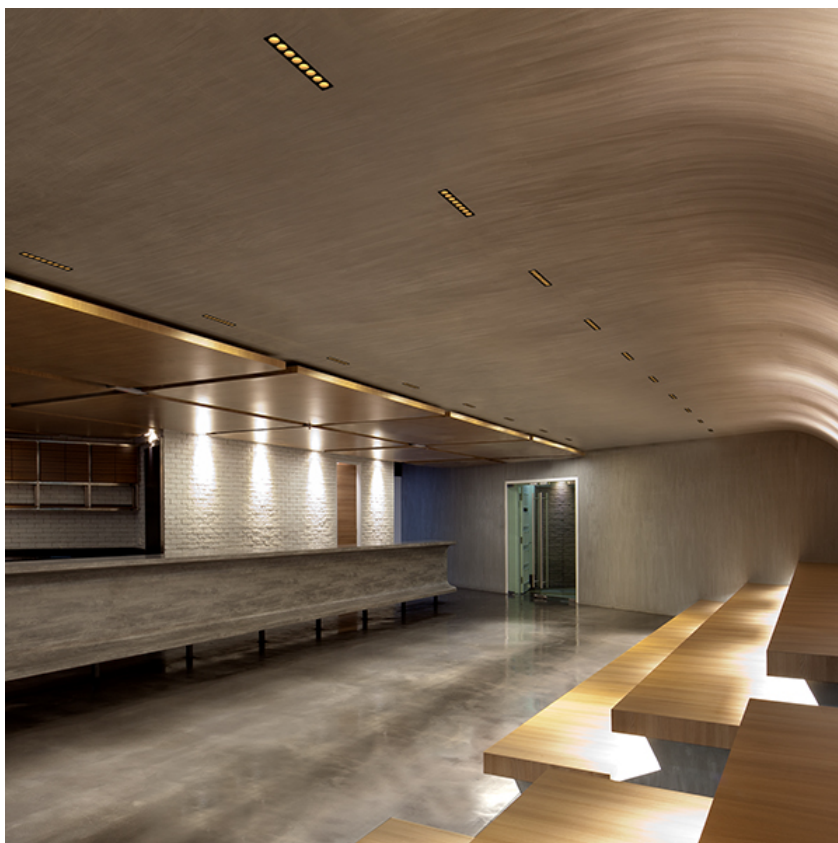

LIGHT SHADOW FIXED TRIM DALI VERSION 4 SPOTS OPTIC FLOOD

Mounting	Ceiling recessed
Lamps description	Power LED 10,8W 1040 lm 2700K CRI 90
Luminaire luminous flux	Extreme Cut-off. See reference number
Environment	Indoor
Notes	Pre-installation frame not required.

OPTICAL

Aiming	Fixed
Light distribution symmetry	Symmetric
Beam angle	33° Flood

ELECTRICAL

Transformer availability	Included
Transformer mounting	Remote
Transformer type	Electronic dimmable dali
Emergency	Without
Insulation class	Class II

PHYSICAL

Length (mm)	147
Recessed depth (mm)	75
Weight (kg)	0,34

designed by FLOS Architectural

Recessed integrated luminaire with 4 LED lighting spots. Remote power supply included.

- 03.9125.40.DA - 788lm White / White
- 03.9125.14.DA - 788lm Black / White
- ◐ 03.9127.40.DA - 806lm White / Chrome
- ◑ 03.9127.14.DA - 806lm Black / Chrome
- ◒ 03.9128.40.DA - 781lm White / Matt Gold
- ◓ 03.9128.14.DA - 781lm Black / Matt Gold
- ◔ 03.9126.40.DA - 765lm White / Black
- ◕ 03.9126.14.DA - 765lm Black / Black

CERTIFICATIONS