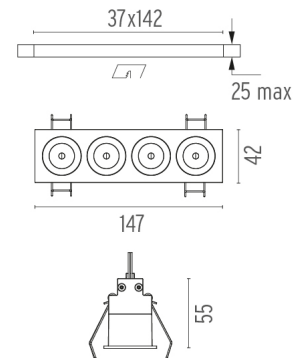

### PHYSICAL

<b>Length (mm)</b>	147
<b>Recessed depth (mm)</b>	75
<b>Weight (kg)</b>	0,34

**Light Shadow Fixed Trim Dali Version 4 Spots Optic Flood**

designed by FLOS Architectural

Recessed integrated luminaire with 4 LED lighting spots. Remote power supply included.

## Light Shadow Fixed Trim Dali Version 4 Spots Optic Flood . Lamps

**Power LED**

**Lamp category:**  
LED

**Socket:**  
Special base

**Lamp type:**  
Power LED

### Light Shadow Fixed Trim Dali Version 4 Spots Optic Flood

designed by FLOS Architectural

Recessed integrated luminaire with 4 LED lighting spots. Remote power supply included.

-  03.9125.40.DA - 788lm White / White
-  03.9125.14.DA - 788lm Black / White
-  03.9127.40.DA - 806lm White / Chrome
-  03.9127.14.DA - 806lm Black / Chrome
-  03.9128.40.DA - 781lm White / Matt Gold
-  03.9128.14.DA - 781lm Black / Matt Gold
-  03.9126.40.DA - 765lm White / Black
-  03.9126.14.DA - 765lm Black / Black