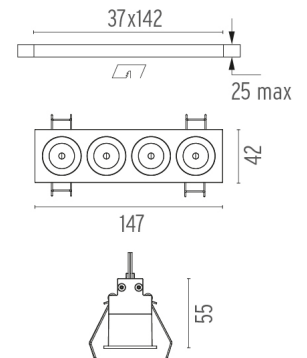

Light Shadow Fixed Trim 4 Spots Optic Medium . Lamps

Power LED

Lamp category:
LED

Socket:
Special base

Lamp type:
Power LED

Light Shadow Fixed Trim 4 Spots Optic Medium

designed by FLOS Architectural

Recessed integrated luminaire with 4 LED lighting spots. Remote power supply included.

	03.9120.40 - 790lm	White / White
	03.9120.14 - 790lm	Black / White
	03.9122.40 - 801lm	White / Chrome
	03.9122.14 - 801lm	Black / Chrome
	03.9123.40 - 786lm	White / Matt Gold
	03.9123.14 - 786lm	Black / Matt Gold
	03.9121.40 - 776lm	White / Black
	03.9121.14 - 776lm	Black / Black

CERTIFICATIONS