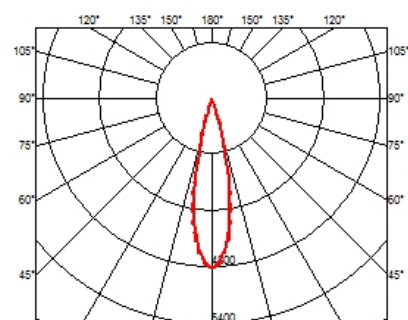

CERTIFICATIONS