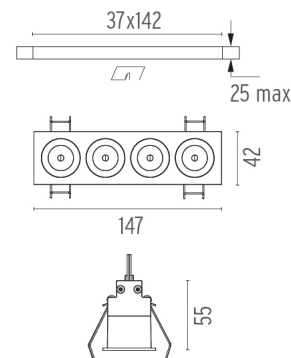

LIGHT SHADOW FIXED TRIM 4 SPOTS OPTIC MEDIUM

Mounting	Ceiling recessed
Lamps description	Power LED 10,8W 1040 lm 2700K CRI 90
Luminaire luminous flux	Extreme Cut-off. See reference number
Environment	Indoor
Notes	Pre-installation frame not required.

OPTICAL

Aiming	Fixed
Light distribution symmetry	Symmetric
Beam angle	23° Medium

ELECTRICAL

Transformer availability	Included
Transformer mounting	Remote
Transformer type	Electronic
Emergency	Without
Insulation class	Class II

PHYSICAL

Length (mm)	147
Recessed depth (mm)	75
Weight (kg)	0,34

designed by FLOS Architectural

Recessed integrated luminaire with 4 LED lighting spots. Remote power supply included.

	03.9120.40 - 790lm	White / White
	03.9120.14 - 790lm	Black / White
	03.9122.40 - 801lm	White / Chrome
	03.9122.14 - 801lm	Black / Chrome
	03.9123.40 - 786lm	White / Matt Gold
	03.9123.14 - 786lm	Black / Matt Gold
	03.9121.40 - 776lm	White / Black
	03.9121.14 - 776lm	Black / Black

CERTIFICATIONS