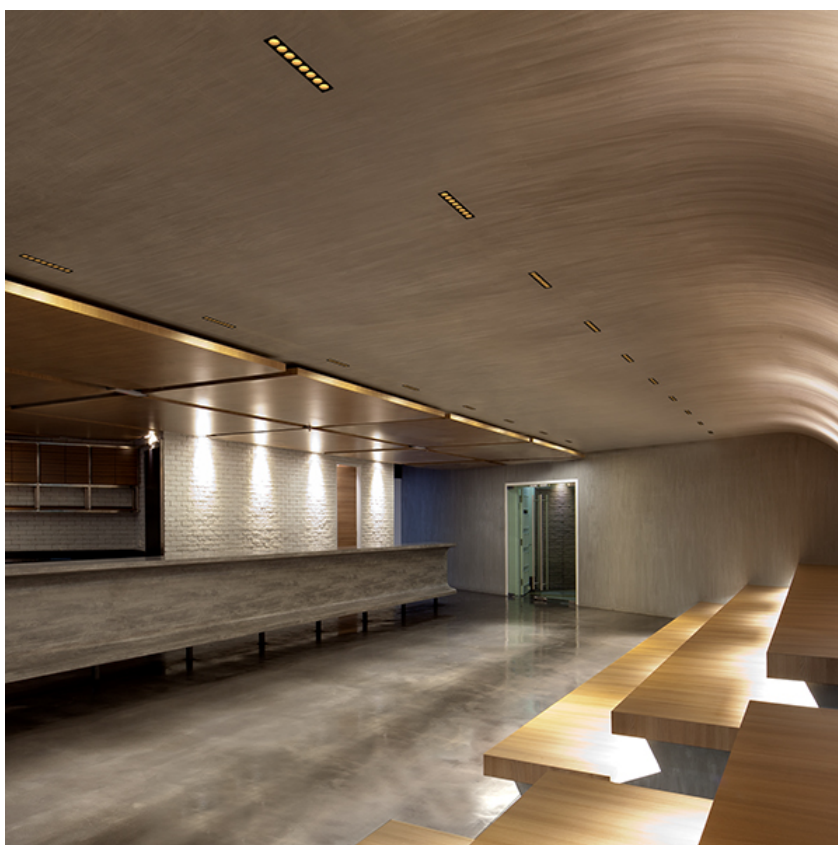

LIGHT SHADOW FIXED TRIM 4 SPOTS OPTIC MEDIUM

Mounting	Ceiling recessed
Lamps description	Power LED 10,8W 1040 lm 2700K CRI 90
Luminaire luminous flux	Extreme Cut-off. See reference number
Environment	Indoor
Notes	Pre-installation frame not required.

OPTICAL

Aiming	Fixed
Light distribution symmetry	Symmetric
Beam angle	23° Medium

ELECTRICAL

Transformer availability	Included
Transformer mounting	Remote
Transformer type	Electronic
Emergency	Without
Insulation class	Class II

PHYSICAL

Length (mm)	147
Recessed depth (mm)	75
Weight (kg)	0,34

designed by FLOS Architectural

Recessed integrated luminaire with 4 LED lighting spots. Remote power supply included.

	03.9120.40 - 790lm	White / White
	03.9120.14 - 790lm	Black / White
	03.9122.40 - 801lm	White / Chrome
	03.9122.14 - 801lm	Black / Chrome
	03.9123.40 - 786lm	White / Matt Gold
	03.9123.14 - 786lm	Black / Matt Gold
	03.9121.40 - 776lm	White / Black
	03.9121.14 - 776lm	Black / Black

CERTIFICATIONS