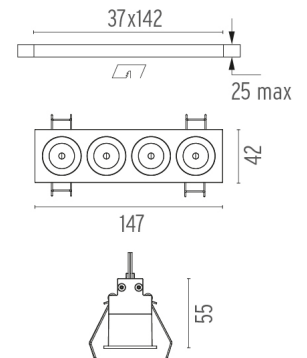

Light Shadow Fixed Trim Dali Version 4 Spots Optic Medium . Lamps

Power LED

Lamp category:
LED

Socket:
Special base

Lamp type:
Power LED

Light Shadow Fixed Trim Dali Version 4 Spots Optic Medium

designed by FLOS Architectural

Recessed integrated luminaire with 4 LED lighting spots. Remote power supply included.

- 03.9120.40.DA - 790lm White / White
- 03.9120.14.DA - 790lm Black / White
- 03.9122.40.DA - 801lm White / Chrome
- 03.9122.14.DA - 801lm Black / Chrome
- 03.9123.40.DA - 786lm White / Matt Gold
- 03.9123.14.DA - 786lm Black / Matt Gold
- 03.9121.40.DA - 776lm White / Black
- 03.9121.14.DA - 776lm Black / Black

CERTIFICATIONS