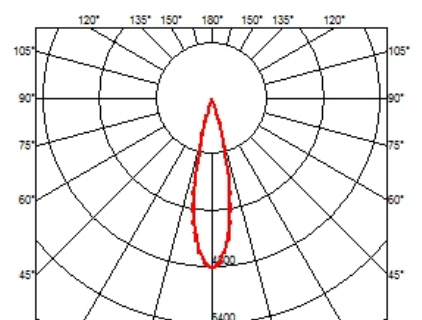

CERTIFICATIONS