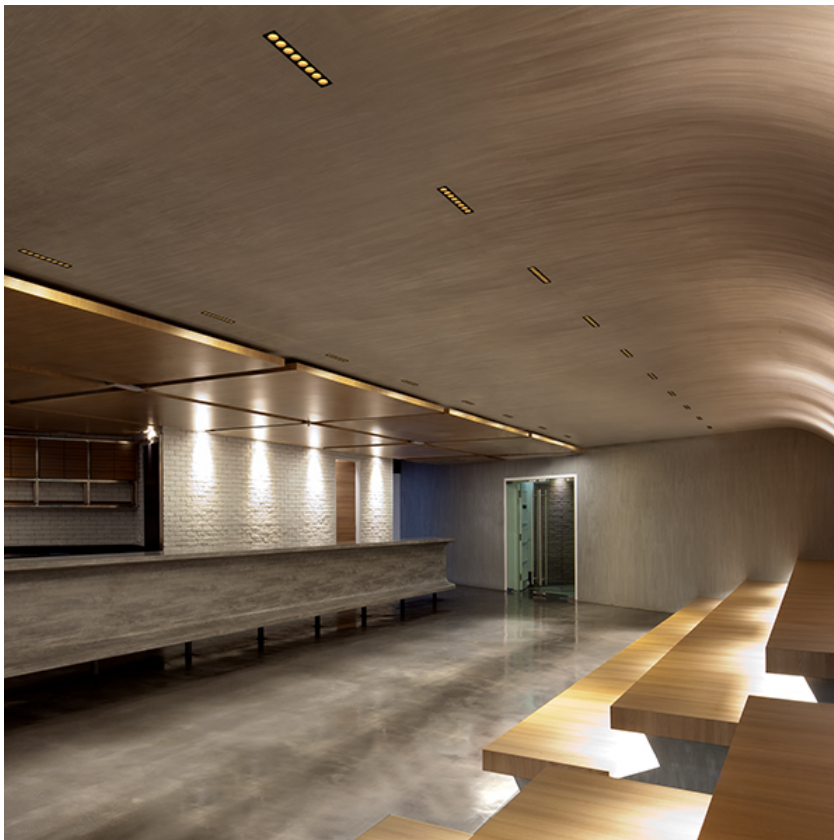

LIGHT SHADOW FIXED TRIM DALI VERSION 4 SPOTS OPTIC MEDIUM

Mounting	Ceiling recessed
Lamps description	Power LED 10,8W 1040 lm 2700K CRI 90
Luminaire luminous flux	Extreme Cut-off. See reference number
Environment	Indoor
Notes	Pre-installation frame not required.

OPTICAL

Aiming	Fixed
Light distribution symmetry	Symmetric
Beam angle	23° Medium

ELECTRICAL

Transformer availability	Included
Transformer mounting	Remote
Transformer type	Electronic dimmable dali
Emergency	Without
Insulation class	Class II

PHYSICAL

Length (mm)	147
Recessed depth (mm)	75
Weight (kg)	0,34

designed by FLOS Architectural

Recessed integrated luminaire with 4 LED lighting spots. Remote power supply included.

- 03.9120.40.DA - 790lm White / White
- 03.9120.14.DA - 790lm Black / White
- ◐ 03.9122.40.DA - 801lm White / Chrome
- ◑ 03.9122.14.DA - 801lm Black / Chrome
- ◒ 03.9123.40.DA - 786lm White / Matt Gold
- ◓ 03.9123.14.DA - 786lm Black / Matt Gold
- ◔ 03.9121.40.DA - 776lm White / Black
- ◕ 03.9121.14.DA - 776lm Black / Black

CERTIFICATIONS