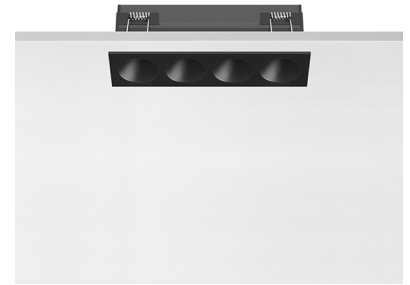

LIGHT SHADOW FIXED TRIM DALI VERSION 4 SPOTS OPTIC MEDIUM

Mounting	Ceiling recessed
Lamps description	Power LED 10,8W 1040 lm 2700K CRI 90
Luminaire luminous flux	Extreme Cut-off. See reference number
Environment	Indoor
Notes	Pre-installation frame not required.

PHYSICAL

Length (mm)	147
Recessed depth (mm)	75
Weight (kg)	0,34

Light Shadow Fixed Trim Dali Version 4 Spots Optic Medium

designed by FLOS Architectural

Recessed integrated luminaire with 4 LED lighting spots. Remote power supply included.

CERTIFICATIONS

Light Shadow Fixed Trim Dali Version 4 Spots Optic Medium . Lamps

Power LED

Lamp category:
LED

Socket:
Special base

Lamp type:
Power LED

Light Shadow Fixed Trim Dali Version 4 Spots Optic Medium

designed by FLOS Architectural

Recessed integrated luminaire with 4 LED lighting spots. Remote power supply included.

-  03.9120.40.DA - 790lm White / White
-  03.9120.14.DA - 790lm Black / White
-  03.9122.40.DA - 801lm White / Chrome
-  03.9122.14.DA - 801lm Black / Chrome
-  03.9123.40.DA - 786lm White / Matt Gold
-  03.9123.14.DA - 786lm Black / Matt Gold
-  03.9121.40.DA - 776lm White / Black
-  03.9121.14.DA - 776lm Black / Black