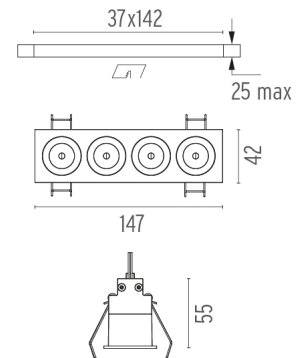

LIGHT SHADOW FIXED TRIM DALI VERSION 4 SPOTS OPTIC MEDIUM

Mounting	Ceiling recessed
Lamps description	Power LED 10,8W 1040 lm 2700K CRI 90
Luminaire luminous flux	Extreme Cut-off. See reference number
Environment	Indoor
Notes	Pre-installation frame not required.

OPTICAL

Aiming	Fixed
Light distribution symmetry	Symmetric
Beam angle	23° Medium

ELECTRICAL

Transformer availability	Included
Transformer mounting	Remote
Transformer type	Electronic dimmable dali
Emergency	Without
Insulation class	Class II

PHYSICAL

Length (mm)	147
Recessed depth (mm)	75
Weight (kg)	0,34

designed by FLOS Architectural

Recessed integrated luminaire with 4 LED lighting spots. Remote power supply included.

- 03.9120.40.DA - 790lm White / White
- 03.9120.14.DA - 790lm Black / White
- ◐ 03.9122.40.DA - 801lm White / Chrome
- ◑ 03.9122.14.DA - 801lm Black / Chrome
- ◒ 03.9123.40.DA - 786lm White / Matt Gold
- ◓ 03.9123.14.DA - 786lm Black / Matt Gold
- ◔ 03.9121.40.DA - 776lm White / Black
- ◕ 03.9121.14.DA - 776lm Black / Black

CERTIFICATIONS