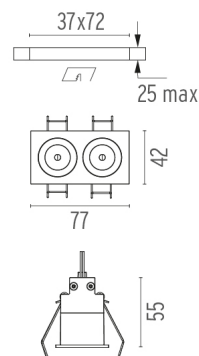

LIGHT SHADOW FIXED TRIM DALI VERSION 2 SPOTS OPTIC FLOOD

Mounting	Ceiling recessed
Lamps description	Power LED 5,4W 560 lm 3000K CRI 90
Luminaire luminous flux	Extreme Cut-off. See reference number
Environment	Indoor
Notes	Pre-installation frame not required.

OPTICAL

Aiming	Fixed
Light distribution symmetry	Symmetric
Beam angle	33° Flood

ELECTRICAL

Transformer availability	Included
Transformer mounting	Remote
Transformer type	Electronic dimmable dali
Emergency	Without
Insulation class	Class II

PHYSICAL

Length (mm)	77
Recessed depth (mm)	75
Weight (kg)	0,25

designed by FLOS Architectural

Recessed integrated luminaire with 2 LED lighting spots. Remote power supply included.

- 03.9115.40.DA - 420lm White / White
- 03.9115.14.DA - 420lm Black / White
- ◐ 03.9117.40.DA - 430lm White / Chrome
- ◑ 03.9117.14.DA - 430lm Black / Chrome
- ◒ 03.9118.40.DA - 417lm White / Matt Gold
- ◓ 03.9118.14.DA - 417lm Black / Matt Gold
- ◔ 03.9116.40.DA - 408lm White / Black
- ◕ 03.9116.14.DA - 408lm Black / Black

CERTIFICATIONS