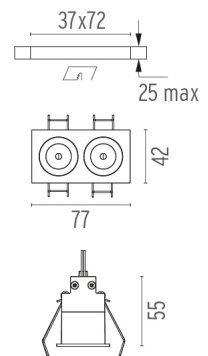

Light Shadow Fixed Trim Dali Version 2 Spots Optic Flood . Lamps

Power LED

Lamp category:
LED

Socket:
Special base

Lamp type:
Power LED

Light Shadow Fixed Trim Dali Version 2 Spots Optic Flood

designed by FLOS Architectural

Recessed integrated luminaire with 2 LED lighting spots. Remote power supply included.

- 03.9115.40.DA - 420lm White / White
- 03.9115.14.DA - 420lm Black / White
- 03.9117.40.DA - 430lm White / Chrome
- 03.9117.14.DA - 430lm Black / Chrome
- 03.9118.40.DA - 417lm White / Matt Gold
- 03.9118.14.DA - 417lm Black / Matt Gold
- 03.9116.40.DA - 408lm White / Black
- 03.9116.14.DA - 408lm Black / Black

CERTIFICATIONS