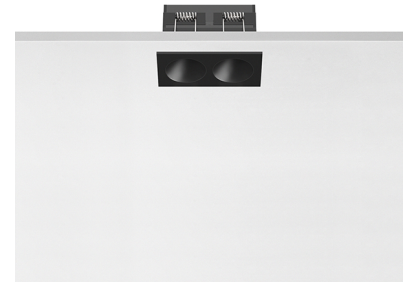

## LIGHT SHADOW FIXED TRIM DALI VERSION 2 SPOTS OPTIC FLOOD

<b>Mounting</b>	Ceiling recessed
<b>Lamps description</b>	Power LED 5,4W 560 lm 3000K CRI 90
<b>Luminaire luminous flux</b>	Extreme Cut-off. See reference number
<b>Environment</b>	Indoor
<b>Notes</b>	Pre-installation frame not required.

### PHYSICAL

<b>Length (mm)</b>	77
<b>Recessed depth (mm)</b>	75
<b>Weight (kg)</b>	0,25

**Light Shadow Fixed Trim Dali Version 2 Spots Optic Flood**

designed by FLOS Architectural

Recessed integrated luminaire with 2 LED lighting spots. Remote power supply included.

## Light Shadow Fixed Trim Dali Version 2 Spots Optic Flood . Lamps

**Power LED**

**Lamp category:**  
LED

**Socket:**  
Special base

**Lamp type:**  
Power LED

### Light Shadow Fixed Trim Dali Version 2 Spots Optic Flood

designed by FLOS Architectural

Recessed integrated luminaire with 2 LED lighting spots. Remote power supply included.

-  03.9115.40.DA - 420lm White / White
-  03.9115.14.DA - 420lm Black / White
-  03.9117.40.DA - 430lm White / Chrome
-  03.9117.14.DA - 430lm Black / Chrome
-  03.9118.40.DA - 417lm White / Matt Gold
-  03.9118.14.DA - 417lm Black / Matt Gold
-  03.9116.40.DA - 408lm White / Black
-  03.9116.14.DA - 408lm Black / Black