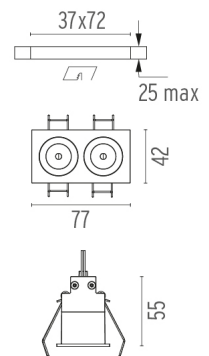

Light Shadow Fixed Trim 2 Spots Optic Flood . Lamps

Power LED

Lamp category:
LED

Socket:
Special base

Lamp type:
Power LED

Light Shadow Fixed Trim 2 Spots Optic Flood

designed by FLOS Architectural

Recessed integrated luminaire with 2 LED lighting spots. Remote power supply included.

	03.9105.40 - 394lm	White / White
	03.9105.14 - 394lm	Black / White
	03.9107.40 - 403lm	White / Chrome
	03.9107.14 - 403lm	Black / Chrome
	03.9108.40 - 390lm	White / Matt Gold
	03.9108.14 - 390lm	Black / Matt Gold
	03.9106.40 - 383lm	White / Black
	03.9106.14 - 383lm	Black / Black

CERTIFICATIONS