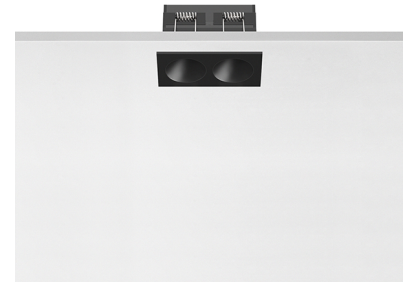

## LIGHT SHADOW FIXED TRIM 2 SPOTS OPTIC FLOOD

<b>Mounting</b>	Ceiling recessed
<b>Lamps description</b>	Power LED 5,4W 520 lm 2700K CRI 90
<b>Luminaire luminous flux</b>	Extreme Cut-off. See reference number
<b>Environment</b>	Indoor
<b>Notes</b>	Pre-installation frame not required.

### PHYSICAL

<b>Length (mm)</b>	77
<b>Recessed depth (mm)</b>	75
<b>Weight (kg)</b>	0,25

**Light Shadow Fixed Trim 2 Spots Optic Flood**

designed by FLOS Architectural

Recessed integrated luminaire with 2 LED lighting spots. Remote power supply included.

## Light Shadow Fixed Trim 2 Spots Optic Flood . Lamps

**Power LED**

**Lamp category:**  
LED

**Socket:**  
Special base

**Lamp type:**  
Power LED

### Light Shadow Fixed Trim 2 Spots Optic Flood

designed by FLOS Architectural

Recessed integrated luminaire with 2 LED lighting spots. Remote power supply included.

	03.9105.40 - 394lm	White / White
	03.9105.14 - 394lm	Black / White
	03.9107.40 - 403lm	White / Chrome
	03.9107.14 - 403lm	Black / Chrome
	03.9108.40 - 390lm	White / Matt Gold
	03.9108.14 - 390lm	Black / Matt Gold
	03.9106.40 - 383lm	White / Black
	03.9106.14 - 383lm	Black / Black