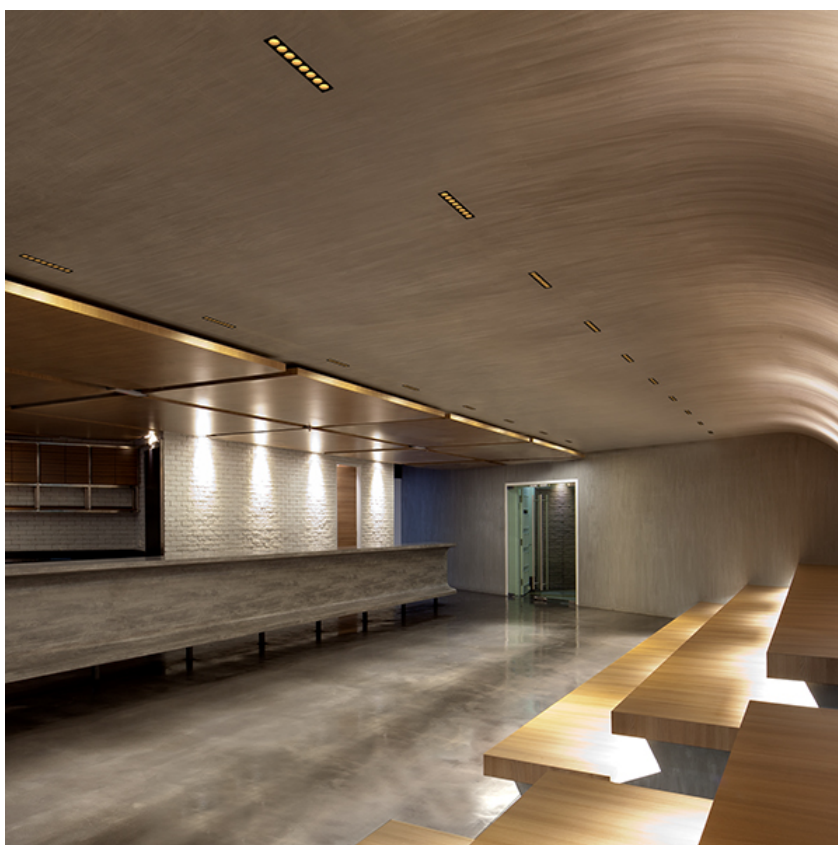

LIGHT SHADOW FIXED TRIM 2 SPOTS OPTIC FLOOD

Mounting	Ceiling recessed
Lamps description	Power LED 5,4W 520 lm 2700K CRI 90
Luminaire luminous flux	Extreme Cut-off. See reference number
Environment	Indoor
Notes	Pre-installation frame not required.

OPTICAL

Aiming	Fixed
Light distribution symmetry	Symmetric
Beam angle	33° Flood

ELECTRICAL

Transformer availability	Included
Transformer mounting	Remote
Transformer type	Electronic
Emergency	Without
Insulation class	Class II

PHYSICAL

Length (mm)	77
Recessed depth (mm)	75
Weight (kg)	0,25

designed by FLOS Architectural

Recessed integrated luminaire with 2 LED lighting spots. Remote power supply included.

	03.9105.40 - 394lm	White / White
	03.9105.14 - 394lm	Black / White
	03.9107.40 - 403lm	White / Chrome
	03.9107.14 - 403lm	Black / Chrome
	03.9108.40 - 390lm	White / Matt Gold
	03.9108.14 - 390lm	Black / Matt Gold
	03.9106.40 - 383lm	White / Black
	03.9106.14 - 383lm	Black / Black

CERTIFICATIONS