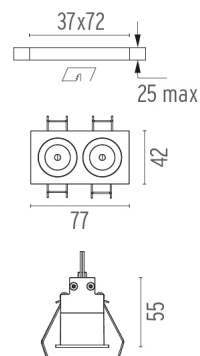

LIGHT SHADOW FIXED TRIM 2 SPOTS OPTIC FLOOD

Mounting	Ceiling recessed
Lamps description	Power LED 5,4W 520 lm 2700K CRI 90
Luminaire luminous flux	Extreme Cut-off. See reference number
Environment	Indoor
Notes	Pre-installation frame not required.

OPTICAL

Aiming	Fixed
Light distribution symmetry	Symmetric
Beam angle	33° Flood

ELECTRICAL

Transformer availability	Included
Transformer mounting	Remote
Transformer type	Electronic
Emergency	Without
Insulation class	Class II

PHYSICAL

Length (mm)	77
Recessed depth (mm)	75
Weight (kg)	0,25

designed by FLOS Architectural

Recessed integrated luminaire with 2 LED lighting spots. Remote power supply included.

	03.9105.40 - 394lm	White / White
	03.9105.14 - 394lm	Black / White
	03.9107.40 - 403lm	White / Chrome
	03.9107.14 - 403lm	Black / Chrome
	03.9108.40 - 390lm	White / Matt Gold
	03.9108.14 - 390lm	Black / Matt Gold
	03.9106.40 - 383lm	White / Black
	03.9106.14 - 383lm	Black / Black

CERTIFICATIONS