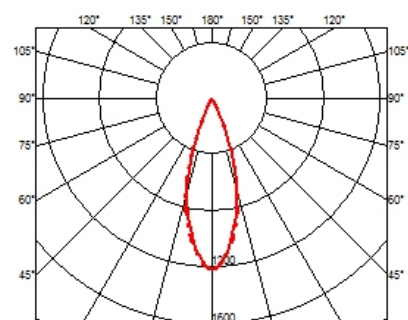

CERTIFICATIONS