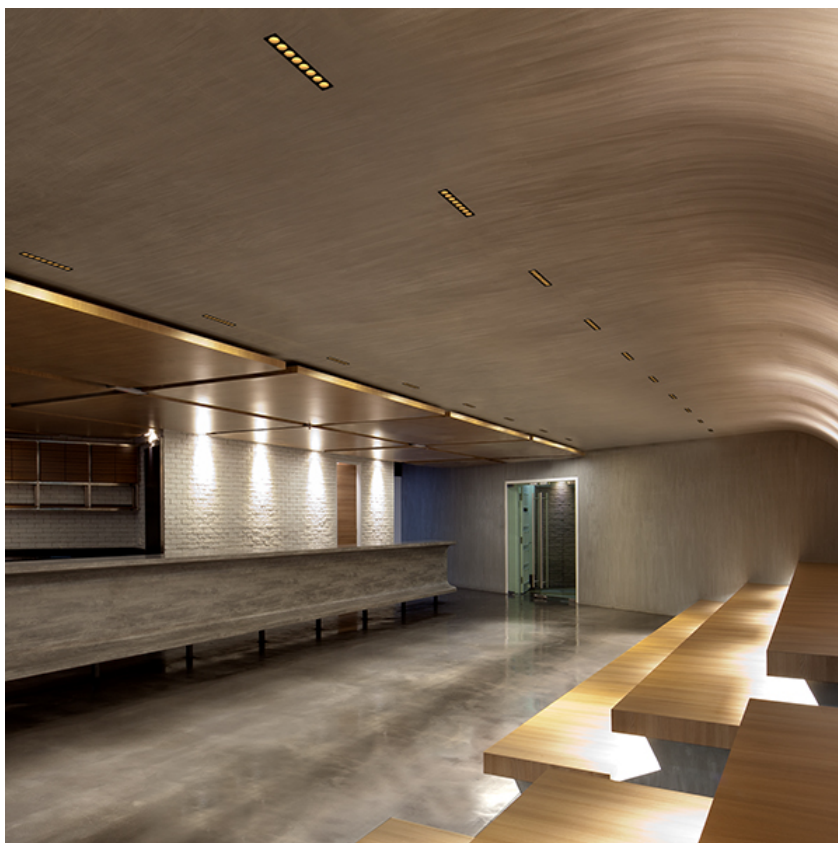

LIGHT SHADOW FIXED TRIM DALI VERSION 2 SPOTS OPTIC FLOOD

Mounting	Ceiling recessed
Lamps description	Power LED 5,4W 520 lm 2700K CRI 90
Luminaire luminous flux	Extreme Cut-off. See reference number
Environment	Indoor
Notes	Pre-installation frame not required.

OPTICAL

Aiming	Fixed
Light distribution symmetry	Symmetric
Beam angle	33° Flood

ELECTRICAL

Transformer availability	Included
Transformer mounting	Remote
Transformer type	Electronic dimmable dali
Emergency	Without
Insulation class	Class II

PHYSICAL

Length (mm)	77
Recessed depth (mm)	75
Weight (kg)	0,25

designed by FLOS Architectural

Recessed integrated luminaire with 2 LED lighting spots. Remote power supply included.

- 03.9105.40.DA - 394lm White / White
- 03.9105.14.DA - 394lm Black / White
- ◐ 03.9107.40.DA - 403lm White / Chrome
- ◑ 03.9107.14.DA - 403lm Black / Chrome
- ◒ 03.9108.40.DA - 390lm White / Matt Gold
- ◓ 03.9108.14.DA - 390lm Black / Matt Gold
- ◔ 03.9106.40.DA - 383lm White / Black
- ◕ 03.9106.14.DA - 383lm Black / Black

CERTIFICATIONS