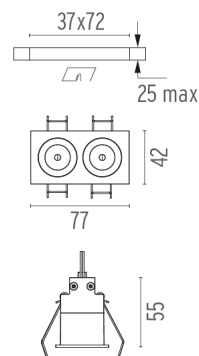

LIGHT SHADOW FIXED TRIM DALI VERSION 2 SPOTS OPTIC FLOOD

Mounting	Ceiling recessed
Lamps description	Power LED 5,4W 520 lm 2700K CRI 90
Luminaire luminous flux	Extreme Cut-off. See reference number
Environment	Indoor
Notes	Pre-installation frame not required.

OPTICAL

Aiming	Fixed
Light distribution symmetry	Symmetric
Beam angle	33° Flood

ELECTRICAL

Transformer availability	Included
Transformer mounting	Remote
Transformer type	Electronic dimmable dali
Emergency	Without
Insulation class	Class II

PHYSICAL

Length (mm)	77
Recessed depth (mm)	75
Weight (kg)	0,25

designed by FLOS Architectural

Recessed integrated luminaire with 2 LED lighting spots. Remote power supply included.

- 03.9105.40.DA - 394lm White / White
- 03.9105.14.DA - 394lm Black / White
- ◐ 03.9107.40.DA - 403lm White / Chrome
- ◑ 03.9107.14.DA - 403lm Black / Chrome
- ◒ 03.9108.40.DA - 390lm White / Matt Gold
- ◓ 03.9108.14.DA - 390lm Black / Matt Gold
- ◔ 03.9106.40.DA - 383lm White / Black
- ◕ 03.9106.14.DA - 383lm Black / Black

CERTIFICATIONS