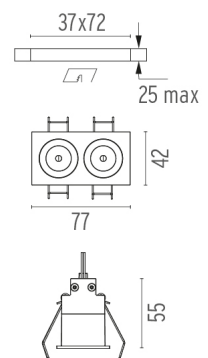

Light Shadow Fixed Trim Dali Version 2 Spots Optic Flood . Lamps

Power LED

Lamp category:
LED

Socket:
Special base

Lamp type:
Power LED

Light Shadow Fixed Trim Dali Version 2 Spots Optic Flood

designed by FLOS Architectural

Recessed integrated luminaire with 2 LED lighting spots. Remote power supply included.

- 03.9105.40.DA - 394lm White / White
- 03.9105.14.DA - 394lm Black / White
- 03.9107.40.DA - 403lm White / Chrome
- 03.9107.14.DA - 403lm Black / Chrome
- 03.9108.40.DA - 390lm White / Matt Gold
- 03.9108.14.DA - 390lm Black / Matt Gold
- 03.9106.40.DA - 383lm White / Black
- 03.9106.14.DA - 383lm Black / Black

CERTIFICATIONS