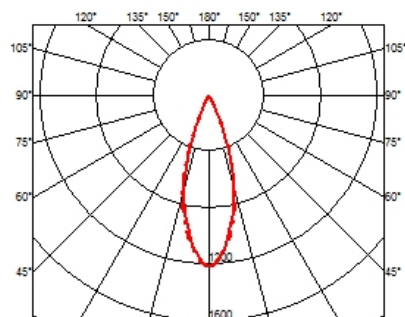

CERTIFICATIONS