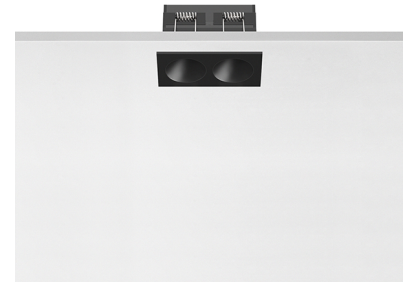

LIGHT SHADOW FIXED TRIM DALI VERSION 2 SPOTS OPTIC FLOOD

Mounting	Ceiling recessed
Lamps description	Power LED 5,4W 520 lm 2700K CRI 90
Luminaire luminous flux	Extreme Cut-off. See reference number
Environment	Indoor
Notes	Pre-installation frame not required.

PHYSICAL

Length (mm)	77
Recessed depth (mm)	75
Weight (kg)	0,25

Light Shadow Fixed Trim Dali Version 2 Spots Optic Flood

designed by FLOS Architectural

Recessed integrated luminaire with 2 LED lighting spots. Remote power supply included.

CERTIFICATIONS

Light Shadow Fixed Trim Dali Version 2 Spots Optic Flood . Lamps

Power LED

Lamp category:
LED

Socket:
Special base

Lamp type:
Power LED

Light Shadow Fixed Trim Dali Version 2 Spots Optic Flood

designed by FLOS Architectural

Recessed integrated luminaire with 2 LED lighting spots. Remote power supply included.

-  03.9105.40.DA - 394lm White / White
-  03.9105.14.DA - 394lm Black / White
-  03.9107.40.DA - 403lm White / Chrome
-  03.9107.14.DA - 403lm Black / Chrome
-  03.9108.40.DA - 390lm White / Matt Gold
-  03.9108.14.DA - 390lm Black / Matt Gold
-  03.9106.40.DA - 383lm White / Black
-  03.9106.14.DA - 383lm Black / Black