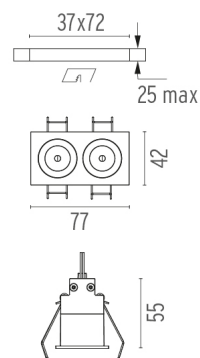

Light Shadow Fixed Trim Dali Version 2 Spots Optic Medium . Lamps

Power LED

Lamp category:
LED

Socket:
Special base

Lamp type:
Power LED

**Light Shadow Fixed Trim Dali
Version 2 Spots Optic Medium**
designed by FLOS Architectural

Recessed integrated luminaire with 2
LED lighting spots. Remote power
supply included.

- 03.9100.40.DA - 395lm White / White
- 03.9100.14.DA - 395lm Black / White
- 03.9102.40.DA - 400lm White / Chrome
- 03.9102.14.DA - 400lm Black / Chrome
- 03.9103.40.DA - 393lm White / Matt Gold
- 03.9103.14.DA - 393lm Black / Matt Gold
- 03.9101.40.DA - 388lm White / Black
- 03.9101.14.DA - 388lm Black / Black

CERTIFICATIONS