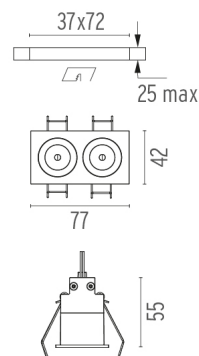

LIGHT SHADOW FIXED TRIM DALI VERSION 2 SPOTS OPTIC MEDIUM

Mounting	Ceiling recessed
Lamps description	Power LED 5,4W 520 lm 2700K CRI 90
Luminaire luminous flux	Extreme Cut-off. See reference number
Environment	Indoor
Notes	Pre-installation frame not required.

OPTICAL

Aiming	Fixed
Light distribution symmetry	Symmetric
Beam angle	23° Medium

ELECTRICAL

Transformer availability	Included
Transformer mounting	Remote
Transformer type	Electronic dimmable dali
Emergency	Without
Insulation class	Class II

PHYSICAL

Length (mm)	77
Recessed depth (mm)	75
Weight (kg)	0,25

designed by FLOS Architectural

Recessed integrated luminaire with 2 LED lighting spots. Remote power supply included.

- 03.9100.40.DA - 395lm White / White
- 03.9100.14.DA - 395lm Black / White
- ◐ 03.9102.40.DA - 400lm White / Chrome
- ◑ 03.9102.14.DA - 400lm Black / Chrome
- ◒ 03.9103.40.DA - 393lm White / Matt Gold
- ◓ 03.9103.14.DA - 393lm Black / Matt Gold
- ◔ 03.9101.40.DA - 388lm White / Black
- ◕ 03.9101.14.DA - 388lm Black / Black

CERTIFICATIONS