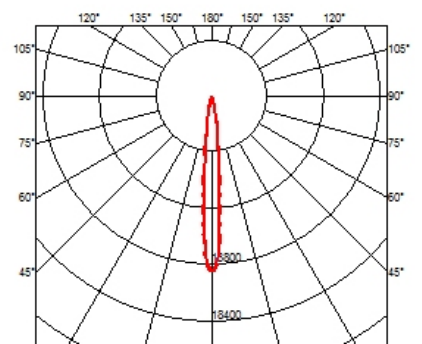

LIGHT SHADOW OPTIC SPOT DALI VERSION

Number of heads	1
Mounting	Track mounting
Lamps description	Power LED 10,8W 4 x 280 lm 3000K CRI 90
Luminaire luminous flux	Extreme Cut-off. See reference number
Voltage (V)	24
Environment	Indoor
Notes	Installation frame not required.

OPTICAL

Aiming	Fixed
Light distribution symmetry	Symmetric
Beam angle	10° Spot

Light Shadow Optic Spot Dali Version
designed by FLOS Architectural

Recessed integrated luminaire with 4 LED lighting spots. Remote power supply included.

PHYSICAL

Weight (kg)	0,34
--------------------	------

CERTIFICATIONS

Light Shadow Optic Spot Dali Version . Lamps

Power LED

Lamp category:
LED

Socket:
Special base

Lamp type:
Power LED