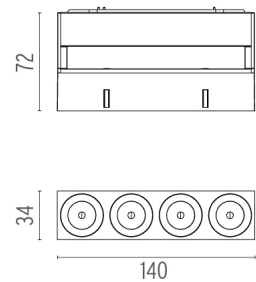

Light Shadow Optic Spot Dali Version
designed by FLOS Architectural

Recessed integrated luminaire with 4 LED lighting spots. Remote power supply included.

- 03.8953.40.DA - 846lm White / Black
- 03.8953.14.DA - 846lm Black / Black
- 03.8952.40.DA - 864lm White / White
- 03.8952.14.DA - 864lm Black / White
- 03.8954.40.DA - 871lm White / Chrome
- 03.8954.14.DA - 871lm Black / Chrome
- 03.8955.40.DA - 858lm White / Matt Gold
- 03.8955.14.DA - 858lm Black / Matt Gold