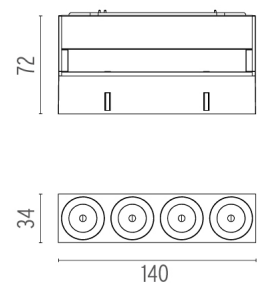

LIGHT SHADOW OPTIC SPOT DALI VERSION

Number of heads	1
Mounting	Track mounting
Lamps description	Power LED 10,8W 4 x 280 lm 3000K CRI 90
Luminaire luminous flux	Extreme Cut-off. See reference number
Voltage (V)	24
Environment	Indoor
Notes	Installation frame not required.

OPTICAL

Aiming	Fixed
Light distribution symmetry	Symmetric
Beam angle	10° Spot

Light Shadow Optic Spot Dali Version
designed by FLOS Architectural

Recessed integrated luminaire with 4 LED lighting spots. Remote power supply included.

PHYSICAL

Weight (kg)	0,34
--------------------	------

CERTIFICATIONS

Light Shadow Optic Spot Dali Version . Lamps

Power LED

Lamp category:
LED

Socket:
Special base

Lamp type:
Power LED