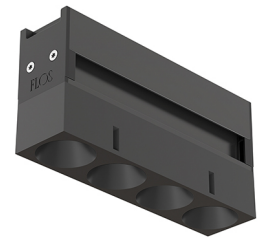

LIGHT SHADOW OPTIC SPOT DALI VERSION

Number of heads	1
Mounting	Track mounting
Lamps description	Power LED 10,8W 4 x 280 lm 3000K CRI 90
Luminaire luminous flux	Extreme Cut-off. See reference number
Voltage (V)	24
Environment	Indoor
Notes	Installation frame not required.

OPTICAL

Aiming	Fixed
Light distribution symmetry	Symmetric
Beam angle	10° Spot

Light Shadow Optic Spot Dali Version
designed by FLOS Architectural

Recessed integrated luminaire with 4 LED lighting spots. Remote power supply included.

PHYSICAL

Weight (kg)	0,34
--------------------	------

CERTIFICATIONS

Light Shadow Optic Spot Dali Version . Lamps

Power LED

Lamp category:
LED

Socket:
Special base

Lamp type:
Power LED

Light Shadow Optic Spot Dali Version
designed by FLOS Architectural

Recessed integrated luminaire with 4 LED lighting spots. Remote power supply included.

-  03.8953.40.DA - 846lm White / Black
-  03.8953.14.DA - 846lm Black / Black
-  03.8952.40.DA - 864lm White / White
-  03.8952.14.DA - 864lm Black / White
-  03.8954.40.DA - 871lm White / Chrome
-  03.8954.14.DA - 871lm Black / Chrome
-  03.8955.40.DA - 858lm White / Matt Gold
-  03.8955.14.DA - 858lm Black / Matt Gold