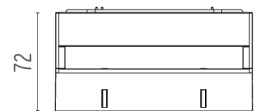

Light Shadow Optic Spot Dali Version
designed by FLOS Architectural

Recessed integrated luminaire with 4 LED lighting spots. Remote power supply included.

- 03.8949.40.DA - 793lm White / Black
- 03.8949.14.DA - 793lm Black / Black
- 03.8948.40.DA - 810lm White / White
- 03.8948.14.DA - 810lm Black / White
- ◐ 03.8950.40.DA - 816lm White / Chrome
- ◑ 03.8950.14.DA - 816lm Black / Chrome
- ◐ 03.8951.40.DA - 804lm White / Matt Gold
- ◑ 03.8951.14.DA - 804lm Black / Matt Gold