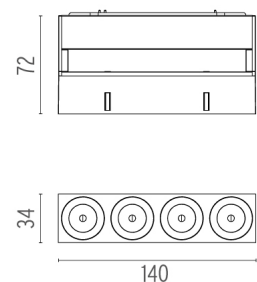

PHYSICAL

Weight (kg)	0,34