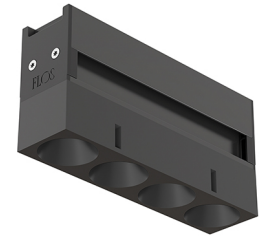

## LIGHT SHADOW OPTIC SPOT DALI VERSION

<b>Number of heads</b>	1
<b>Mounting</b>	Track mounting
<b>Lamps description</b>	Power LED 10,8W 4 x 260 lm 2700K CRI 90
<b>Luminaire luminous flux</b>	Extreme Cut-off. See reference number
<b>Voltage (V)</b>	24
<b>Environment</b>	Indoor
<b>Notes</b>	Installation frame not required.

### OPTICAL

<b>Aiming</b>	Fixed
<b>Light distribution symmetry</b>	Symmetric
<b>Beam angle</b>	10° Spot

**Light Shadow Optic Spot Dali Version**  
designed by FLOS Architectural

Recessed integrated luminaire with 4 LED lighting spots. Remote power supply included.

## Light Shadow Optic Spot Dali Version . Lamps

**Power LED**

**Lamp category:**  
LED

**Socket:**  
Special base

**Lamp type:**  
Power LED

**Light Shadow Optic Spot Dali Version**  
designed by FLOS Architectural

Recessed integrated luminaire with 4 LED lighting spots. Remote power supply included.

- 03.8949.40.DA - 793lm White / Black
- 03.8949.14.DA - 793lm Black / Black
- 03.8948.40.DA - 810lm White / White
- 03.8948.14.DA - 810lm Black / White
- ◐ 03.8950.40.DA - 816lm White / Chrome
- ◑ 03.8950.14.DA - 816lm Black / Chrome
- ◐ 03.8951.40.DA - 804lm White / Matt Gold
- ◑ 03.8951.14.DA - 804lm Black / Matt Gold