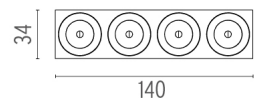

Light Shadow Optic Spot Dali Version
designed by FLOS Architectural

Recessed integrated luminaire with 4 LED lighting spots. Remote power supply included.

- 03.8949.40.DA - 793lm White / Black
- 03.8949.14.DA - 793lm Black / Black
- 03.8948.40.DA - 810lm White / White
- 03.8948.14.DA - 810lm Black / White
- ◐ 03.8950.40.DA - 816lm White / Chrome
- ◑ 03.8950.14.DA - 816lm Black / Chrome
- ◐ 03.8951.40.DA - 804lm White / Matt Gold
- ◑ 03.8951.14.DA - 804lm Black / Matt Gold