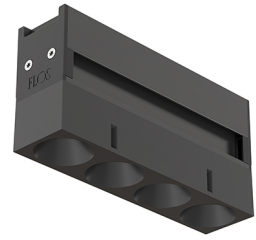

## LIGHT SHADOW OPTIC SPOT DALI VERSION

<b>Number of heads</b>	1
<b>Mounting</b>	Track mounting
<b>Lamps description</b>	Power LED 10,8W 4 x 260 lm 2700K CRI 90
<b>Luminaire luminous flux</b>	Extreme Cut-off. See reference number
<b>Voltage (V)</b>	24
<b>Environment</b>	Indoor
<b>Notes</b>	Installation frame not required.

### OPTICAL

<b>Aiming</b>	Fixed
<b>Light distribution symmetry</b>	Symmetric
<b>Beam angle</b>	10° Spot

**Light Shadow Optic Spot Dali Version**  
designed by FLOS Architectural

Recessed integrated luminaire with 4 LED lighting spots. Remote power supply included.

## Light Shadow Optic Spot Dali Version . Lamps

**Power LED**

**Lamp category:**  
LED

**Socket:**  
Special base

**Lamp type:**  
Power LED

**Light Shadow Optic Spot Dali Version**  
designed by FLOS Architectural

Recessed integrated luminaire with 4 LED lighting spots. Remote power supply included.

- 03.8949.40.DA - 793lm White / Black
- 03.8949.14.DA - 793lm Black / Black
- 03.8948.40.DA - 810lm White / White
- 03.8948.14.DA - 810lm Black / White
- ◐ 03.8950.40.DA - 816lm White / Chrome
- ◑ 03.8950.14.DA - 816lm Black / Chrome
- ◐ 03.8951.40.DA - 804lm White / Matt Gold
- ◑ 03.8951.14.DA - 804lm Black / Matt Gold