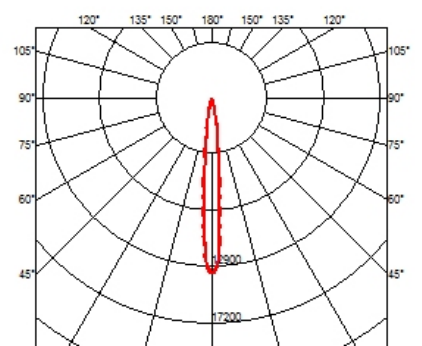

CERTIFICATIONS