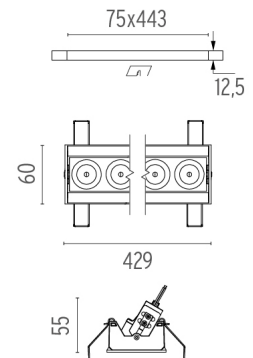

Accessory for mounting of No Trim continuous line. Each accessory allows connection between two No Trim pre-installation frames.

Light Shadow Adjustable No Trim Dali Version 12 Spots Optic Spot

designed by FLOS Architectural

Light Shadow Adjustable No Trim Dali Version 12 Spots Optic Spot . Lamps

Power LED

Lamp category:

LED

Socket:

Special base

Lamp type:

Power LED