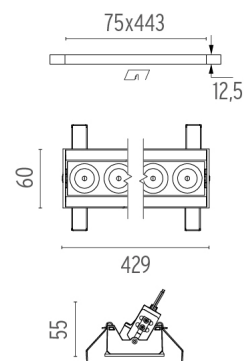

LIGHT SHADOW ADJUSTABLE NO TRIM DALI VERSION 12 SPOTS OPTIC SPOT

Mounting	Ceiling recessed
Lamps description	Power LED 32,4W 3360 lm 3000K CRI 90
Luminaire luminous flux	Extreme Cut-off. See reference number
Environment	Indoor
Notes	It requires an pre-installation frame, to be ordered separately.

OPTICAL

Aiming	Adjustable
Light distribution symmetry	Symmetric
Beam angle	10° Spot

ELECTRICAL

Transformer availability	Included
Transformer mounting	Remote
Transformer type	Electronic dimmable dali
Emergency	Without
Insulation class	Class II

PHYSICAL

Recessed depth (mm)	75
Weight (kg)	0,66

designed by FLOS Architectural

Recessed integrated luminaire with 12 LED lighting spots. Remote power supply included.

- 03.8944.40.DA - 2593lm White / White
- 03.8944.14.DA - 2593lm Black / White
- ◐ 03.8946.40.DA - 2612lm White / Chrome
- ◑ 03.8946.14.DA - 2612lm Black / Chrome
- ◒ 03.8947.40.DA - 2573lm White / Matt Gold
- ◓ 03.8947.14.DA - 2573lm Black / Matt Gold
- ◔ 03.8945.40.DA - 2539lm White / Black
- ◕ 03.8945.14.DA - 2539lm Black / Black

CERTIFICATIONS