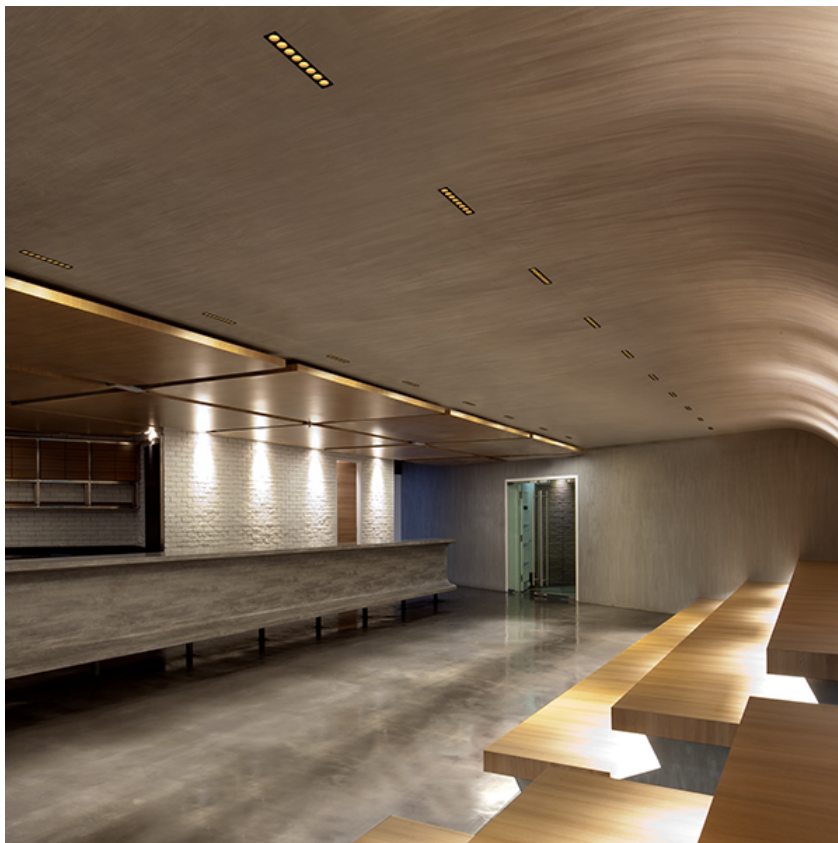

LIGHT SHADOW ADJUSTABLE NO TRIM DALI VERSION 12 SPOTS OPTIC SPOT

Mounting	Ceiling recessed
Lamps description	Power LED 32,4W 3360 lm 3000K CRI 90
Luminaire luminous flux	Extreme Cut-off. See reference number
Environment	Indoor
Notes	It requires an pre-installation frame, to be ordered separately.

OPTICAL

Aiming	Adjustable
Light distribution symmetry	Symmetric
Beam angle	10° Spot

ELECTRICAL

Transformer availability	Included
Transformer mounting	Remote
Transformer type	Electronic dimmable dali
Emergency	Without
Insulation class	Class II

PHYSICAL

Recessed depth (mm)	75
Weight (kg)	0,66

designed by FLOS Architectural

Recessed integrated luminaire with 12 LED lighting spots. Remote power supply included.

- 03.8944.40.DA - 2593lm White / White
- 03.8944.14.DA - 2593lm Black / White
- ◐ 03.8946.40.DA - 2612lm White / Chrome
- ◑ 03.8946.14.DA - 2612lm Black / Chrome
- ◒ 03.8947.40.DA - 2573lm White / Matt Gold
- ◓ 03.8947.14.DA - 2573lm Black / Matt Gold
- ◔ 03.8945.40.DA - 2539lm White / Black
- ◕ 03.8945.14.DA - 2539lm Black / Black

CERTIFICATIONS