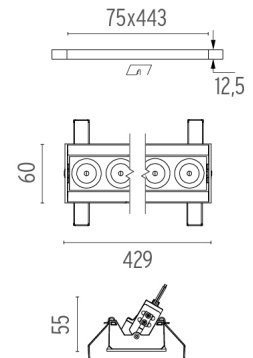

LIGHT SHADOW ADJUSTABLE NO TRIM DALI VERSION 12 SPOTS OPTIC SPOT

Mounting	Ceiling recessed
Lamps description	Power LED 32,4W 3120 lm 2700K CRI 90
Luminaire luminous flux	Extreme Cut-off. See reference number
Environment	Indoor
Notes	It requires an pre-installation frame, to be ordered separately.

OPTICAL

Aiming	Adjustable
Light distribution symmetry	Symmetric
Beam angle	10° Spot

ELECTRICAL

Transformer availability	Included
Transformer mounting	Remote
Transformer type	Electronic dimmable dali
Emergency	Without
Insulation class	Class II

PHYSICAL

Recessed depth (mm)	75
Weight (kg)	0,66

designed by FLOS Architectural

Recessed integrated luminaire with 12 LED lighting spots. Remote power supply included.

- 03.8940.40.DA - 2430lm White / White
- 03.8940.14.DA - 2430lm Black / White
- ◐ 03.8942.40.DA - 2447lm White / Chrome
- ◑ 03.8942.14.DA - 2447lm Black / Chrome
- ◒ 03.8943.40.DA - 2411lm White / Matt Gold
- ◓ 03.8943.14.DA - 2411lm Black / Matt Gold
- ◔ 03.8941.40.DA - 2379lm White / Black
- ◕ 03.8941.14.DA - 2379lm Black / Black

CERTIFICATIONS