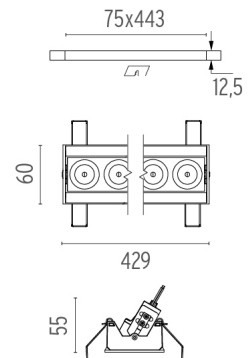

Accessory for mounting of No Trim continuous line. Each accessory allows connection between two No Trim pre-installation frames.

Light Shadow Adjustable No Trim Dali Version 12 Spots Optic Spot

designed by FLOS Architectural

Light Shadow Adjustable No Trim Dali Version 12 Spots Optic Spot . Lamps

Power LED

Lamp category:

LED

Socket:

Special base

Lamp type:

Power LED