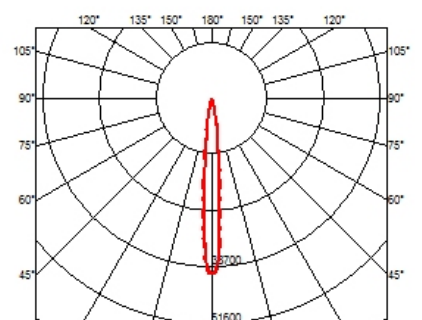

CERTIFICATIONS