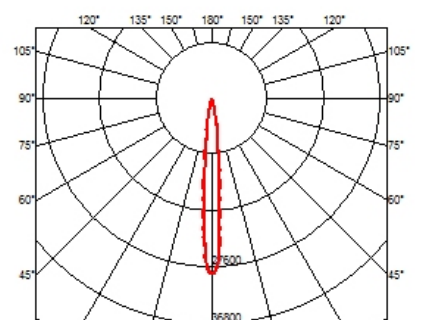

CERTIFICATIONS