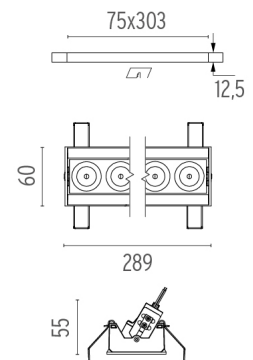

### Mounting

○ 08.0517.00

**Pre-installation frame. Adjustable No Trim 8L**

○ 08.0059.90

**Accessory for mounting of No Trim continuous line**

Accessory for mounting of No Trim continuous line. Each accessory allows connection between two No Trim pre-installation frames.

## Light Shadow Adjustable No Trim Dali Version 8 Spots Optic Spot . Lamps

**Power LED**

**Lamp category:**

LED

**Socket:**

Special base

**Lamp type:**

Power LED