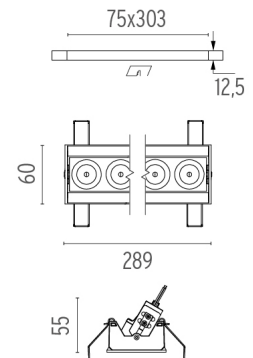

### Mounting

○ 08.0517.00

**Pre-installation frame. Adjustable No Trim 8L**

○ 08.0059.90

**Accessory for mounting of No Trim continuous line**

Accessory for mounting of No Trim continuous line. Each accessory allows connection between two No Trim pre-installation frames.

## Light Shadow Adjustable No Trim Dali Version 8 Spots Optic Spot . Lamps

**Power LED**

**Lamp category:**

LED

**Socket:**

Special base

**Lamp type:**

Power LED