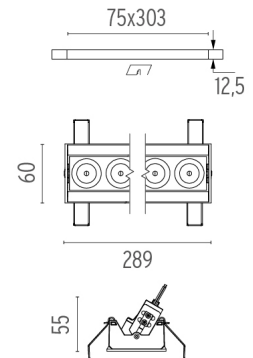

LIGHT SHADOW ADJUSTABLE NO TRIM DALI VERSION 8 SPOTS OPTIC SPOT

Mounting	Ceiling recessed
Lamps description	Power LED 21,6W 2080 lm 2700K CRI 90
Luminaire luminous flux	Extreme Cut-off. See reference number
Environment	Indoor
Notes	It requires an pre-installation frame, to be ordered separately.

OPTICAL

Aiming	Adjustable
Light distribution symmetry	Symmetric
Beam angle	10° Spot

ELECTRICAL

Transformer availability	Included
Transformer mounting	Remote
Transformer type	Electronic dimmable dali
Emergency	Without
Insulation class	Class II

PHYSICAL

Recessed depth (mm)	75
Weight (kg)	0,50

designed by FLOS Architectural

Recessed integrated luminaire with 8 LED lighting spots. Remote power supply included.

- 03.8932.40.DA - 1620lm White / White
- 03.8932.14.DA - 1620lm Black / White
- ◐ 03.8934.40.DA - 1631lm White / Chrome
- ◑ 03.8934.14.DA - 1631lm Black / Chrome
- ◒ 03.8935.40.DA - 1607lm White / Matt Gold
- ◓ 03.8935.14.DA - 1607lm Black / Matt Gold
- ◔ 03.8933.40.DA - 1586lm White / Black
- ◕ 03.8933.14.DA - 1586lm Black / Black

CERTIFICATIONS