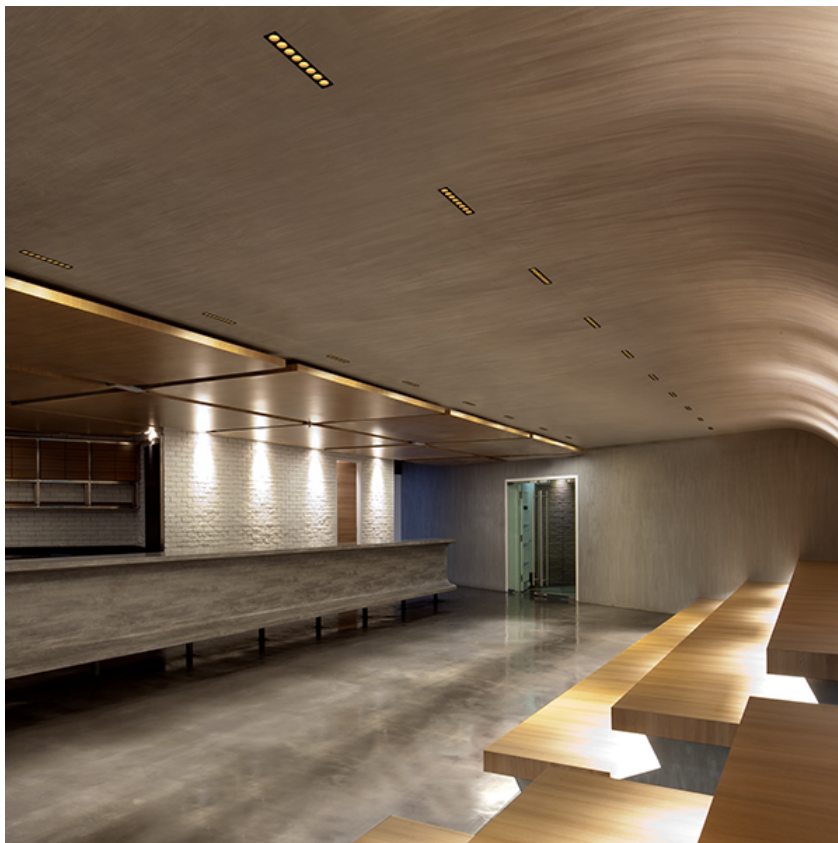

LIGHT SHADOW ADJUSTABLE NO TRIM DALI VERSION 4 SPOTS OPTIC SPOT

Mounting	Ceiling recessed
Lamps description	Power LED 10,8W 1120 lm 3000K CRI 90
Luminaire luminous flux	Extreme Cut-off. See reference number
Environment	Indoor
Notes	It requires an pre-installation frame, to be ordered separately.

OPTICAL

Aiming	Adjustable
Light distribution symmetry	Symmetric
Beam angle	10° Spot

ELECTRICAL

Transformer availability	Included
Transformer mounting	Remote
Transformer type	Electronic dimmable dali
Emergency	Without
Insulation class	Class II

PHYSICAL

Recessed depth (mm)	75
Weight (kg)	0,34

designed by FLOS Architectural

Recessed integrated luminaire with 4 LED lighting spots. Remote power supply included.

- 03.8928.40.DA - 864lm White / White
- 03.8928.14.DA - 864lm Black / White
- ◐ 03.8930.40.DA - 871lm White / Chrome
- ◑ 03.8930.14.DA - 871lm Black / Chrome
- ◒ 03.8931.40.DA - 858lm White / Matt Gold
- ◓ 03.8931.14.DA - 858lm Black / Matt Gold
- ◔ 03.8929.40.DA - 846lm White / Black
- ◕ 03.8929.14.DA - 846lm Black / Black

CERTIFICATIONS