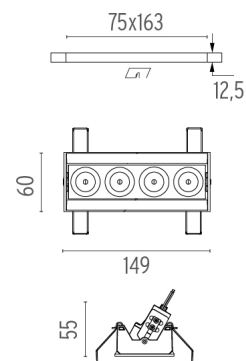

LIGHT SHADOW ADJUSTABLE NO TRIM DALI VERSION 4 SPOTS OPTIC SPOT

Mounting	Ceiling recessed
Lamps description	Power LED 10,8W 1120 lm 3000K CRI 90
Luminaire luminous flux	Extreme Cut-off. See reference number
Environment	Indoor
Notes	It requires an pre-installation frame, to be ordered separately.

OPTICAL

Aiming	Adjustable
Light distribution symmetry	Symmetric
Beam angle	10° Spot

ELECTRICAL

Transformer availability	Included
Transformer mounting	Remote
Transformer type	Electronic dimmable dali
Emergency	Without
Insulation class	Class II

PHYSICAL

Recessed depth (mm)	75
Weight (kg)	0,34

designed by FLOS Architectural

Recessed integrated luminaire with 4 LED lighting spots. Remote power supply included.

- 03.8928.40.DA - 864lm White / White
- 03.8928.14.DA - 864lm Black / White
- ◐ 03.8930.40.DA - 871lm White / Chrome
- ◑ 03.8930.14.DA - 871lm Black / Chrome
- ◒ 03.8931.40.DA - 858lm White / Matt Gold
- ◓ 03.8931.14.DA - 858lm Black / Matt Gold
- ◔ 03.8929.40.DA - 846lm White / Black
- ◕ 03.8929.14.DA - 846lm Black / Black

CERTIFICATIONS