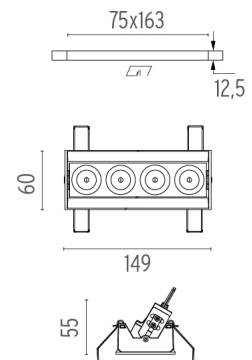

### Mounting

08.0516.00

**Pre-installation frame. Adjustable No Trim 4L**

08.0059.90

**Accessory for mounting of No Trim continuous line**

Accessory for mounting of No Trim continuous line. Each accessory allows connection between two No Trim pre-installation frames.

## Light Shadow Adjustable No Trim Dali Version 4 Spots Optic Spot . Lamps

**Power LED**

**Lamp category:**

LED

**Socket:**

Special base

**Lamp type:**

Power LED