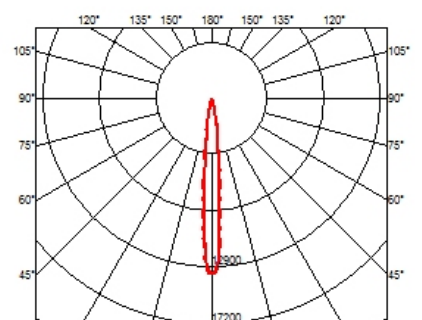

CERTIFICATIONS