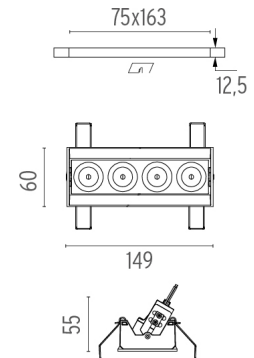

LIGHT SHADOW ADJUSTABLE NO TRIM DALI VERSION 4 SPOTS OPTIC SPOT

Mounting	Ceiling recessed
Lamps description	Power LED 10,8W 1040 lm 2700K CRI 90
Luminaire luminous flux	Extreme Cut-off. See reference number
Environment	Indoor
Notes	It requires an pre-installation frame, to be ordered separately.

OPTICAL

Aiming	Adjustable
Light distribution symmetry	Symmetric
Beam angle	10° Spot

ELECTRICAL

Transformer availability	Included
Transformer mounting	Remote
Transformer type	Electronic dimmable dali
Emergency	Without
Insulation class	Class II

PHYSICAL

Recessed depth (mm)	75
Weight (kg)	0,34

designed by FLOS Architectural

Recessed integrated luminaire with 4 LED lighting spots. Remote power supply included.

- 03.8924.40.DA - 810lm White / White
- 03.8924.14.DA - 810lm Black / White
- ◐ 03.8926.40.DA - 816lm White / Chrome
- ◑ 03.8926.14.DA - 816lm Black / Chrome
- ◒ 03.8927.40.DA - 804lm White / Matt Gold
- ◓ 03.8927.14.DA - 804lm Black / Matt Gold
- ◔ 03.8925.40.DA - 793lm White / Black
- ◕ 03.8925.14.DA - 793lm Black / Black

CERTIFICATIONS