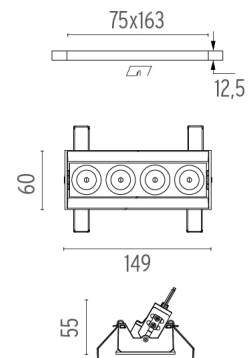

Accessory for mounting of No Trim continuous line. Each accessory allows connection between two No Trim pre-installation frames.

Light Shadow Adjustable No Trim Dali Version 4 Spots Optic Spot

designed by FLOS Architectural

Light Shadow Adjustable No Trim Dali Version 4 Spots Optic Spot . Lamps

Power LED

Lamp category:

LED

Socket:

Special base

Lamp type:

Power LED