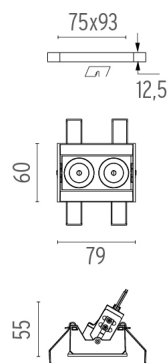

LIGHT SHADOW ADJUSTABLE NO TRIM DALI VERSION 2 SPOTS OPTIC SPOT

Mounting	Ceiling recessed
Lamps description	Power LED 5,4W 560 lm 3000K CRI 90
Luminaire luminous flux	Extreme Cut-off. See reference number
Environment	Indoor
Notes	It requires an pre-installation frame, to be ordered separately.

OPTICAL

Aiming	Adjustable
Light distribution symmetry	Symmetric
Beam angle	10° Spot

ELECTRICAL

Transformer availability	Included
Transformer mounting	Remote
Transformer type	Electronic dimmable dali
Emergency	Without
Insulation class	Class II

PHYSICAL

Recessed depth (mm)	75
Weight (kg)	0,25

designed by FLOS Architectural

Recessed integrated luminaire with 2 LED lighting spots. Remote power supply included.

- 03.8920.40.DA - 432lm White / White
- 03.8920.14.DA - 432lm Black / White
- ◐ 03.8922.40.DA - 435lm White / Chrome
- ◑ 03.8922.14.DA - 435lm Black / Chrome
- ◒ 03.8923.40.DA - 429lm White / Matt Gold
- ◓ 03.8923.14.DA - 429lm Black / Matt Gold
- ◔ 03.8921.40.DA - 423lm White / Black
- ◕ 03.8921.14.DA - 423lm Black / Black

CERTIFICATIONS