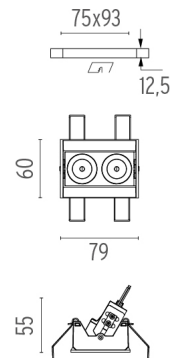

Light Shadow Adjustable No Trim Dali Version 2 Spots Optic Spot . Lamps

Power LED

Lamp category:

LED

Socket:

Special base

Lamp type:

Power LED