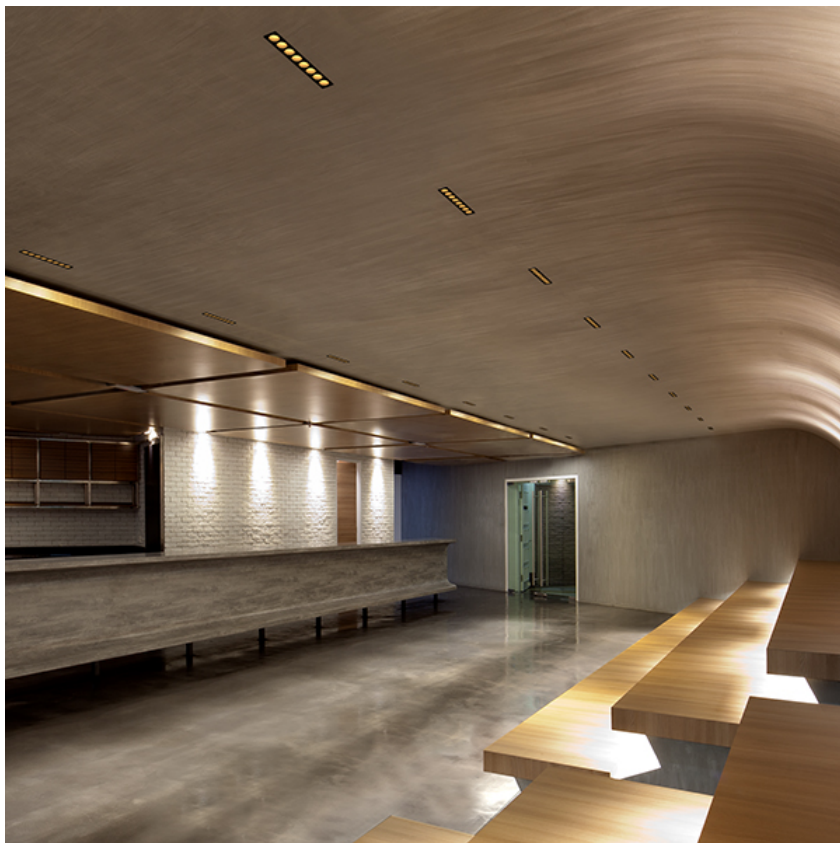

LIGHT SHADOW ADJUSTABLE NO TRIM DALI VERSION 2 SPOTS OPTIC SPOT

Mounting	Ceiling recessed
Lamps description	Power LED 5,4W 560 lm 3000K CRI 90
Luminaire luminous flux	Extreme Cut-off. See reference number
Environment	Indoor
Notes	It requires an pre-installation frame, to be ordered separately.

OPTICAL

Aiming	Adjustable
Light distribution symmetry	Symmetric
Beam angle	10° Spot

ELECTRICAL

Transformer availability	Included
Transformer mounting	Remote
Transformer type	Electronic dimmable dali
Emergency	Without
Insulation class	Class II

PHYSICAL

Recessed depth (mm)	75
Weight (kg)	0,25

designed by FLOS Architectural

Recessed integrated luminaire with 2 LED lighting spots. Remote power supply included.

- 03.8920.40.DA - 432lm White / White
- 03.8920.14.DA - 432lm Black / White
- ◐ 03.8922.40.DA - 435lm White / Chrome
- ◑ 03.8922.14.DA - 435lm Black / Chrome
- ◒ 03.8923.40.DA - 429lm White / Matt Gold
- ◓ 03.8923.14.DA - 429lm Black / Matt Gold
- ◔ 03.8921.40.DA - 423lm White / Black
- ◕ 03.8921.14.DA - 423lm Black / Black

CERTIFICATIONS