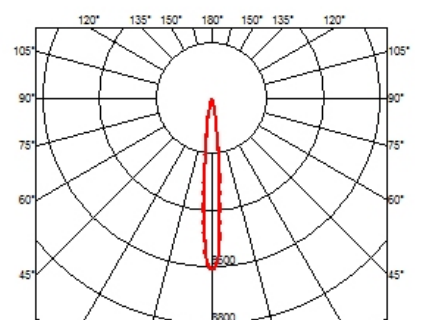

CERTIFICATIONS