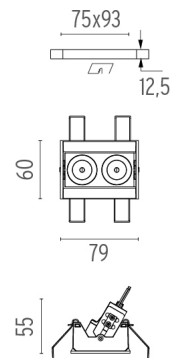

LIGHT SHADOW ADJUSTABLE NO TRIM DALI VERSION 2 SPOTS OPTIC SPOT

Mounting	Ceiling recessed
Lamps description	Power LED 5,4W 520 lm 2700K CRI 90
Luminaire luminous flux	Extreme Cut-off. See reference number
Environment	Indoor
Notes	It requires an pre-installation frame, to be ordered separately.

OPTICAL

Aiming	Adjustable
Light distribution symmetry	Symmetric
Beam angle	10° Spot

ELECTRICAL

Transformer availability	Included
Transformer mounting	Remote
Transformer type	Electronic dimmable dali
Emergency	Without
Insulation class	Class II

PHYSICAL

Recessed depth (mm)	75
Weight (kg)	0,25

designed by FLOS Architectural

Recessed integrated luminaire with 2 LED lighting spots. Remote power supply included.

- 03.8916.40.DA - 405lm White / White
- 03.8916.14.DA - 405lm Black / White
- ◐ 03.8918.40.DA - 408lm White / Chrome
- ◑ 03.8918.14.DA - 408lm Black / Chrome
- ◒ 03.8919.40.DA - 402lm White / Matt Gold
- ◓ 03.8919.14.DA - 402lm Black / Matt Gold
- ◔ 03.8917.40.DA - 396lm White / Black
- ◕ 03.8917.14.DA - 396lm Black / Black

CERTIFICATIONS