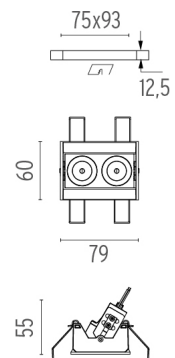

### Mounting

○ 08.0515.00

**Pre-installation frame. Adjustable No Trim 2L**

○ 08.0059.90

**Accessory for mounting of No Trim continuous line**

Accessory for mounting of No Trim continuous line. Each accessory allows connection between two No Trim pre-installation frames.

**Light Shadow Adjustable No Trim Dali Version 2 Spots Optic Spot**

designed by FLOS Architectural

Recessed integrated luminaire with 2 LED lighting spots. Remote power supply included.

- 03.8916.40.DA - 405lm White / White
- 03.8916.14.DA - 405lm Black / White
- 03.8918.40.DA - 408lm White / Chrome
- 03.8918.14.DA - 408lm Black / Chrome
- 03.8919.40.DA - 402lm White / Matt Gold
- 03.8919.14.DA - 402lm Black / Matt Gold
- 03.8917.40.DA - 396lm White / Black
- 03.8917.14.DA - 396lm Black / Black

## Light Shadow Adjustable No Trim Dali Version 2 Spots Optic Spot . Lamps

**Power LED**

**Lamp category:**

LED

**Socket:**

Special base

**Lamp type:**

Power LED