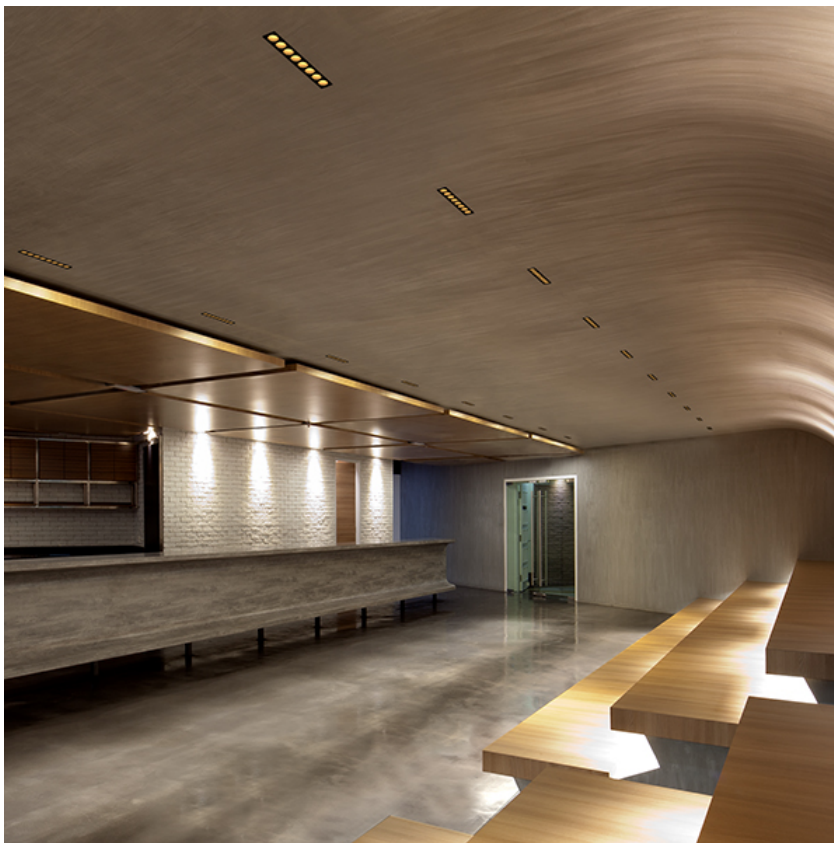

LIGHT SHADOW ADJUSTABLE NO TRIM DALI VERSION 2 SPOTS OPTIC SPOT

Mounting	Ceiling recessed
Lamps description	Power LED 5,4W 520 lm 2700K CRI 90
Luminaire luminous flux	Extreme Cut-off. See reference number
Environment	Indoor
Notes	It requires an pre-installation frame, to be ordered separately.

OPTICAL

Aiming	Adjustable
Light distribution symmetry	Symmetric
Beam angle	10° Spot

ELECTRICAL

Transformer availability	Included
Transformer mounting	Remote
Transformer type	Electronic dimmable dali
Emergency	Without
Insulation class	Class II

PHYSICAL

Recessed depth (mm)	75
Weight (kg)	0,25

designed by FLOS Architectural

Recessed integrated luminaire with 2 LED lighting spots. Remote power supply included.

- 03.8916.40.DA - 405lm White / White
- 03.8916.14.DA - 405lm Black / White
- ◐ 03.8918.40.DA - 408lm White / Chrome
- ◑ 03.8918.14.DA - 408lm Black / Chrome
- ◒ 03.8919.40.DA - 402lm White / Matt Gold
- ◓ 03.8919.14.DA - 402lm Black / Matt Gold
- ◔ 03.8917.40.DA - 396lm White / Black
- ◕ 03.8917.14.DA - 396lm Black / Black

CERTIFICATIONS