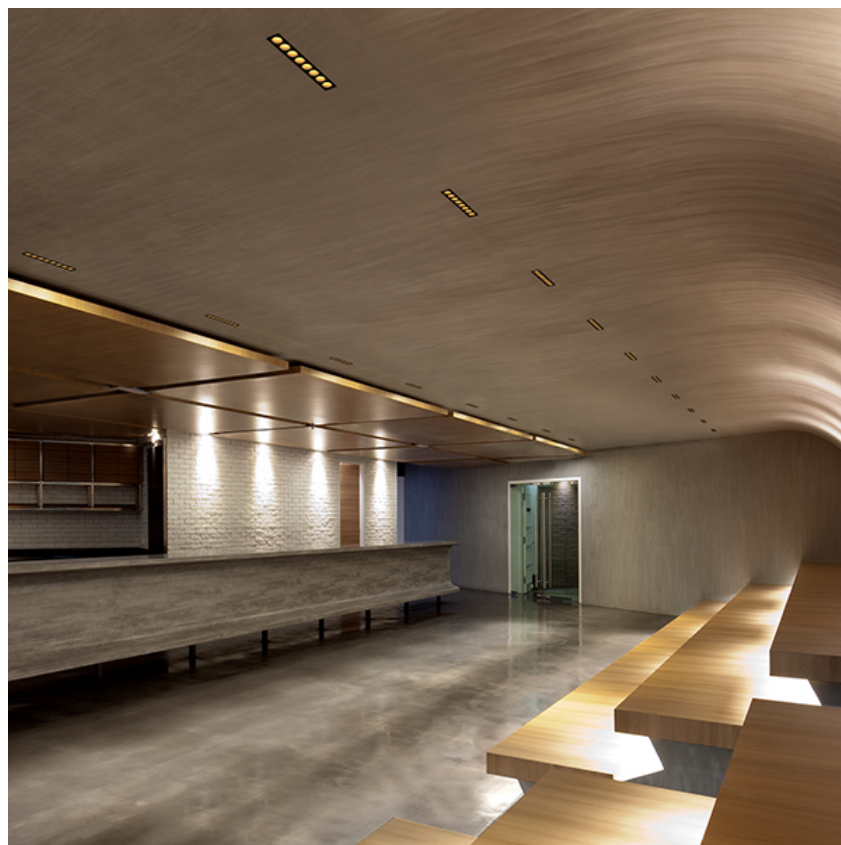

LIGHT SHADOW ADJUSTABLE TRIM DALI VERSION 12 SPOTS OPTIC SPOT

Mounting	Ceiling recessed
Lamps description	Power LED 32,4W 3360 lm 3000K CRI 90
Luminaire luminous flux	Extreme Cut-off. See reference number
Environment	Indoor
Notes	Pre-installation frame not required.

OPTICAL

Aiming	Adjustable
Light distribution symmetry	Symmetric
Beam angle	10° Spot

ELECTRICAL

Transformer availability	Included
Transformer mounting	Remote
Transformer type	Electronic dimmable dali
Emergency	Without
Insulation class	Class II

PHYSICAL

Recessed depth (mm)	75
Weight (kg)	0,66

designed by FLOS Architectural

Recessed integrated luminaire with 12 LED lighting spots. Remote power supply included.

- 03.8912.40.DA - 2593lm White / White
- 03.8912.14.DA - 2593lm Black / White
- ◐ 03.8914.40.DA - 2612lm White / Chrome
- ◑ 03.8914.14.DA - 2612lm Black / Chrome
- ◒ 03.8915.40.DA - 2573lm White / Matt Gold
- ◓ 03.8915.14.DA - 2573lm Black / Matt Gold
- ◔ 03.8913.40.DA - 2539lm White / Black
- ◕ 03.8913.14.DA - 2539lm Black / Black

CERTIFICATIONS