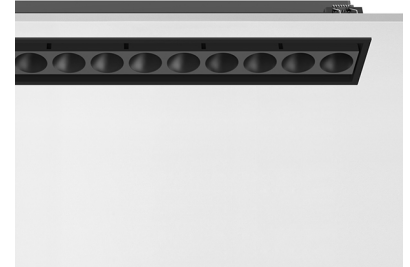

## LIGHT SHADOW ADJUSTABLE TRIM DALI VERSION 12 SPOTS OPTIC SPOT

<b>Mounting</b>	Ceiling recessed
<b>Lamps description</b>	Power LED 32,4W 3360 lm 3000K CRI 90
<b>Luminaire luminous flux</b>	Extreme Cut-off. See reference number
<b>Environment</b>	Indoor
<b>Notes</b>	Pre-installation frame not required.

### PHYSICAL

<b>Recessed depth (mm)</b>	75
<b>Weight (kg)</b>	0,66

**Light Shadow Adjustable Trim Dali Version 12 Spots Optic Spot**

designed by FLOS Architectural

Recessed integrated luminaire with 12 LED lighting spots. Remote power supply included.

## Light Shadow Adjustable Trim Dali Version 12 Spots Optic Spot . Lamps

**Power LED**

**Lamp category:**  
LED

**Socket:**  
Special base

**Lamp type:**  
Power LED

**Light Shadow Adjustable Trim  
Dali Version 12 Spots Optic Spot**  
designed by FLOS Architectural

Recessed integrated luminaire with 12  
LED lighting spots. Remote power  
supply included.

-  03.8912.40.DA - 2593lm White / White
-  03.8912.14.DA - 2593lm Black / White
-  03.8914.40.DA - 2612lm White / Chrome
-  03.8914.14.DA - 2612lm Black / Chrome
-  03.8915.40.DA - 2573lm White / Matt Gold
-  03.8915.14.DA - 2573lm Black / Matt Gold
-  03.8913.40.DA - 2539lm White / Black
-  03.8913.14.DA - 2539lm Black / Black