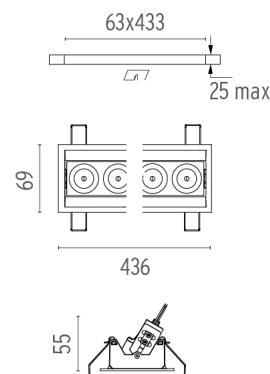

LIGHT SHADOW ADJUSTABLE TRIM DALI VERSION 12 SPOTS OPTIC SPOT

Mounting	Ceiling recessed
Lamps description	Power LED 32,4W 3360 lm 3000K CRI 90
Luminaire luminous flux	Extreme Cut-off. See reference number
Environment	Indoor
Notes	Pre-installation frame not required.

OPTICAL

Aiming	Adjustable
Light distribution symmetry	Symmetric
Beam angle	10° Spot

ELECTRICAL

Transformer availability	Included
Transformer mounting	Remote
Transformer type	Electronic dimmable dali
Emergency	Without
Insulation class	Class II

PHYSICAL

Recessed depth (mm)	75
Weight (kg)	0,66

designed by FLOS Architectural

Recessed integrated luminaire with 12 LED lighting spots. Remote power supply included.

- 03.8912.40.DA - 2593lm White / White
- 03.8912.14.DA - 2593lm Black / White
- ◐ 03.8914.40.DA - 2612lm White / Chrome
- ◑ 03.8914.14.DA - 2612lm Black / Chrome
- ◒ 03.8915.40.DA - 2573lm White / Matt Gold
- ◓ 03.8915.14.DA - 2573lm Black / Matt Gold
- ◔ 03.8913.40.DA - 2539lm White / Black
- ◕ 03.8913.14.DA - 2539lm Black / Black

CERTIFICATIONS