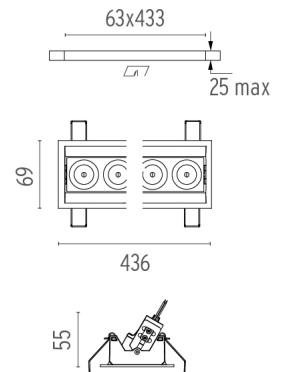

### PHYSICAL

<b>Recessed depth (mm)</b>	75
<b>Weight (kg)</b>	0,66

**Light Shadow Adjustable Trim Dali Version 12 Spots Optic Spot**

designed by FLOS Architectural

Recessed integrated luminaire with 12 LED lighting spots. Remote power supply included.

## Light Shadow Adjustable Trim Dali Version 12 Spots Optic Spot . Lamps

**Power LED**

**Lamp category:**  
LED

**Socket:**  
Special base

**Lamp type:**  
Power LED

**Light Shadow Adjustable Trim  
Dali Version 12 Spots Optic Spot**  
designed by FLOS Architectural

Recessed integrated luminaire with 12  
LED lighting spots. Remote power  
supply included.

-  03.8912.40.DA - 2593lm White / White
-  03.8912.14.DA - 2593lm Black / White
-  03.8914.40.DA - 2612lm White / Chrome
-  03.8914.14.DA - 2612lm Black / Chrome
-  03.8915.40.DA - 2573lm White / Matt Gold
-  03.8915.14.DA - 2573lm Black / Matt Gold
-  03.8913.40.DA - 2539lm White / Black
-  03.8913.14.DA - 2539lm Black / Black