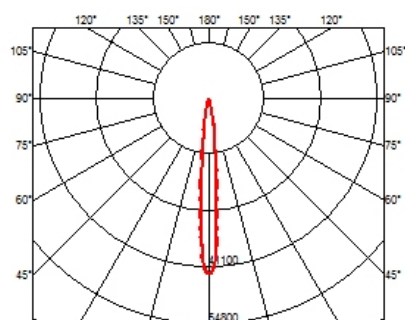

CERTIFICATIONS