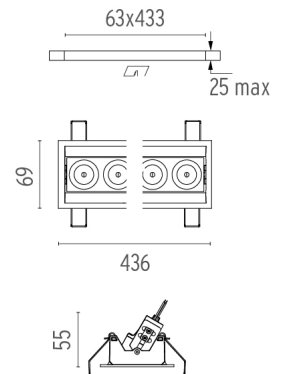

### PHYSICAL

<b>Recessed depth (mm)</b>	75
<b>Weight (kg)</b>	0,66

**Light Shadow Adjustable Trim Dali Version 12 Spots Optic Spot**

designed by FLOS Architectural

Recessed integrated luminaire with 12 LED lighting spots. Remote power supply included.

## Light Shadow Adjustable Trim Dali Version 12 Spots Optic Spot . Lamps

**Power LED**

**Lamp category:**  
LED

**Socket:**  
Special base

**Lamp type:**  
Power LED

**Light Shadow Adjustable Trim Dali Version 12 Spots Optic Spot**  
designed by FLOS Architectural

Recessed integrated luminaire with 12 LED lighting spots. Remote power supply included.

-  03.8908.40.DA - 2430lm White / White
-  03.8908.14.DA - 2430lm Black / White
-  03.8910.40.DA - 2447lm White / Chrome
-  03.8910.14.DA - 2447lm Black / Chrome
-  03.8911.40.DA - 2411lm White / Matt Gold
-  03.8911.14.DA - 2411lm Black / Matt Gold
-  03.8909.40.DA - 2379lm White / Black
-  03.8909.14.DA - 2379lm Black / Black