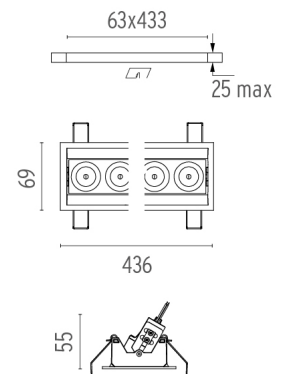

LIGHT SHADOW ADJUSTABLE TRIM DALI VERSION 12 SPOTS OPTIC SPOT

Mounting	Ceiling recessed
Lamps description	Power LED 32,4W 3120 lm 2700K CRI 90
Luminaire luminous flux	Extreme Cut-off. See reference number
Environment	Indoor
Notes	Pre-installation frame not required.

OPTICAL

Aiming	Adjustable
Light distribution symmetry	Symmetric
Beam angle	10° Spot

ELECTRICAL

Transformer availability	Included
Transformer mounting	Remote
Transformer type	Electronic dimmable dali
Emergency	Without
Insulation class	Class II

PHYSICAL

Recessed depth (mm)	75
Weight (kg)	0,66

designed by FLOS Architectural

Recessed integrated luminaire with 12 LED lighting spots. Remote power supply included.

- 03.8908.40.DA - 2430lm White / White
- 03.8908.14.DA - 2430lm Black / White
- ◐ 03.8910.40.DA - 2447lm White / Chrome
- ◑ 03.8910.14.DA - 2447lm Black / Chrome
- ◒ 03.8911.40.DA - 2411lm White / Matt Gold
- ◓ 03.8911.14.DA - 2411lm Black / Matt Gold
- ◔ 03.8909.40.DA - 2379lm White / Black
- ◕ 03.8909.14.DA - 2379lm Black / Black

CERTIFICATIONS