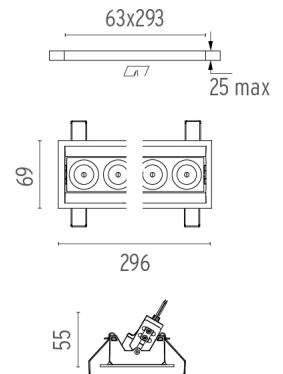

PHYSICAL

Recessed depth (mm)	75
Weight (kg)	0,50

Light Shadow Adjustable Trim Dali Version 8 Spots Optic Spot

designed by FLOS Architectural

Recessed integrated luminaire with 8 LED lighting spots. Remote power supply included.

CERTIFICATIONS

Light Shadow Adjustable Trim Dali Version 8 Spots Optic Spot . Lamps

Power LED

Lamp category:
LED

Socket:
Special base

Lamp type:
Power LED

Light Shadow Adjustable Trim Dali Version 8 Spots Optic Spot
designed by FLOS Architectural

Recessed integrated luminaire with 8 LED lighting spots. Remote power supply included.

-  03.8904.40.DA - 1729lm White / White
-  03.8904.14.DA - 1729lm Black / White
-  03.8906.40.DA - 1741lm White / Chrome
-  03.8906.14.DA - 1741lm Black / Chrome
-  03.8907.40.DA - 1715lm White / Matt Gold
-  03.8907.14.DA - 1715lm Black / Matt Gold
-  03.8905.40.DA - 1692lm White / Black
-  03.8905.14.DA - 1692lm Black / Black