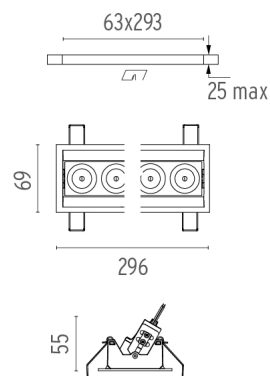

LIGHT SHADOW ADJUSTABLE TRIM DALI VERSION 8 SPOTS OPTIC SPOT

Mounting	Ceiling recessed
Lamps description	Power LED 21,6W 2240 lm 3000K CRI 90
Luminaire luminous flux	Extreme Cut-off. See reference number
Environment	Indoor
Notes	Pre-installation frame not required.

OPTICAL

Aiming	Adjustable
Light distribution symmetry	Symmetric
Beam angle	10° Spot

ELECTRICAL

Transformer availability	Included
Transformer mounting	Remote
Transformer type	Electronic dimmable dali
Emergency	Without
Insulation class	Class II

PHYSICAL

Recessed depth (mm)	75
Weight (kg)	0,50

designed by FLOS Architectural

Recessed integrated luminaire with 8 LED lighting spots. Remote power supply included.

- 03.8904.40.DA - 1729lm White / White
- 03.8904.14.DA - 1729lm Black / White
- ◐ 03.8906.40.DA - 1741lm White / Chrome
- ◑ 03.8906.14.DA - 1741lm Black / Chrome
- ◒ 03.8907.40.DA - 1715lm White / Matt Gold
- ◓ 03.8907.14.DA - 1715lm Black / Matt Gold
- ◔ 03.8905.40.DA - 1692lm White / Black
- ◕ 03.8905.14.DA - 1692lm Black / Black

CERTIFICATIONS