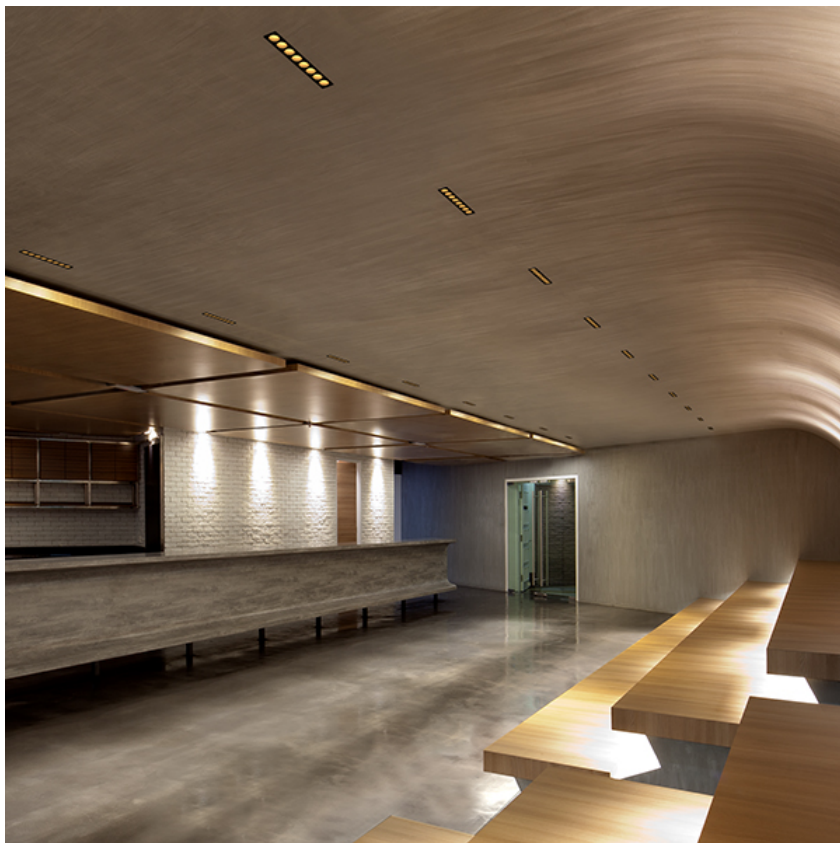

LIGHT SHADOW ADJUSTABLE TRIM DALI VERSION 8 SPOTS OPTIC SPOT

Mounting	Ceiling recessed
Lamps description	Power LED 21,6W 2240 lm 3000K CRI 90
Luminaire luminous flux	Extreme Cut-off. See reference number
Environment	Indoor
Notes	Pre-installation frame not required.

OPTICAL

Aiming	Adjustable
Light distribution symmetry	Symmetric
Beam angle	10° Spot

ELECTRICAL

Transformer availability	Included
Transformer mounting	Remote
Transformer type	Electronic dimmable dali
Emergency	Without
Insulation class	Class II

PHYSICAL

Recessed depth (mm)	75
Weight (kg)	0,50

designed by FLOS Architectural

Recessed integrated luminaire with 8 LED lighting spots. Remote power supply included.

- 03.8904.40.DA - 1729lm White / White
- 03.8904.14.DA - 1729lm Black / White
- ◐ 03.8906.40.DA - 1741lm White / Chrome
- ◑ 03.8906.14.DA - 1741lm Black / Chrome
- ◒ 03.8907.40.DA - 1715lm White / Matt Gold
- ◓ 03.8907.14.DA - 1715lm Black / Matt Gold
- ◔ 03.8905.40.DA - 1692lm White / Black
- ◕ 03.8905.14.DA - 1692lm Black / Black

CERTIFICATIONS