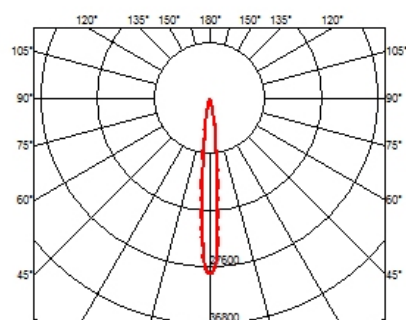

CERTIFICATIONS