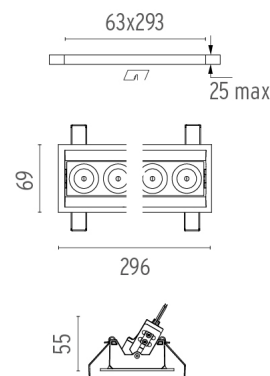

LIGHT SHADOW ADJUSTABLE TRIM DALI VERSION 8 SPOTS OPTIC SPOT

Mounting	Ceiling recessed
Lamps description	Power LED 21,6W 2080 lm 2700K CRI 90
Luminaire luminous flux	Extreme Cut-off. See reference number
Environment	Indoor
Notes	Pre-installation frame not required.

OPTICAL

Aiming	Adjustable
Light distribution symmetry	Symmetric
Beam angle	10° Spot

ELECTRICAL

Transformer availability	Included
Transformer mounting	Remote
Transformer type	Electronic dimmable dali
Emergency	Without
Insulation class	Class II

PHYSICAL

Recessed depth (mm)	75
Weight (kg)	0,50

designed by FLOS Architectural

Recessed integrated luminaire with 8 LED lighting spots. Remote power supply included.

- 03.8900.40.DA - 1620lm White / White
- 03.8900.14.DA - 1620lm Black / White
- ◐ 03.8902.40.DA - 1631lm White / Chrome
- ◑ 03.8902.14.DA - 1631lm Black / Chrome
- ◒ 03.8903.40.DA - 1607lm White / Matt Gold
- ◓ 03.8903.14.DA - 1607lm Black / Matt Gold
- ◔ 03.8901.40.DA - 1586lm White / Black
- ◕ 03.8901.14.DA - 1586lm Black / Black

CERTIFICATIONS