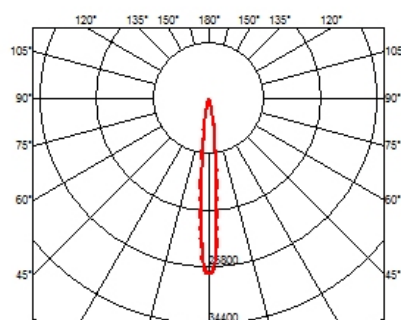

CERTIFICATIONS