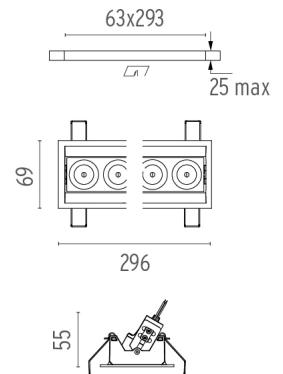

### PHYSICAL

<b>Recessed depth (mm)</b>	75
<b>Weight (kg)</b>	0,50

**Light Shadow Adjustable Trim Dali Version 8 Spots Optic Spot**

designed by FLOS Architectural

Recessed integrated luminaire with 8 LED lighting spots. Remote power supply included.

## Light Shadow Adjustable Trim Dali Version 8 Spots Optic Spot . Lamps

**Power LED**

**Lamp category:**  
LED

**Socket:**  
Special base

**Lamp type:**  
Power LED

**Light Shadow Adjustable Trim  
Dali Version 8 Spots Optic Spot**  
designed by FLOS Architectural

Recessed integrated luminaire with 8  
LED lighting spots. Remote power  
supply included.

-  03.8900.40.DA - 1620lm White / White
-  03.8900.14.DA - 1620lm Black / White
-  03.8902.40.DA - 1631lm White / Chrome
-  03.8902.14.DA - 1631lm Black / Chrome
-  03.8903.40.DA - 1607lm White / Matt Gold
-  03.8903.14.DA - 1607lm Black / Matt Gold
-  03.8901.40.DA - 1586lm White / Black
-  03.8901.14.DA - 1586lm Black / Black