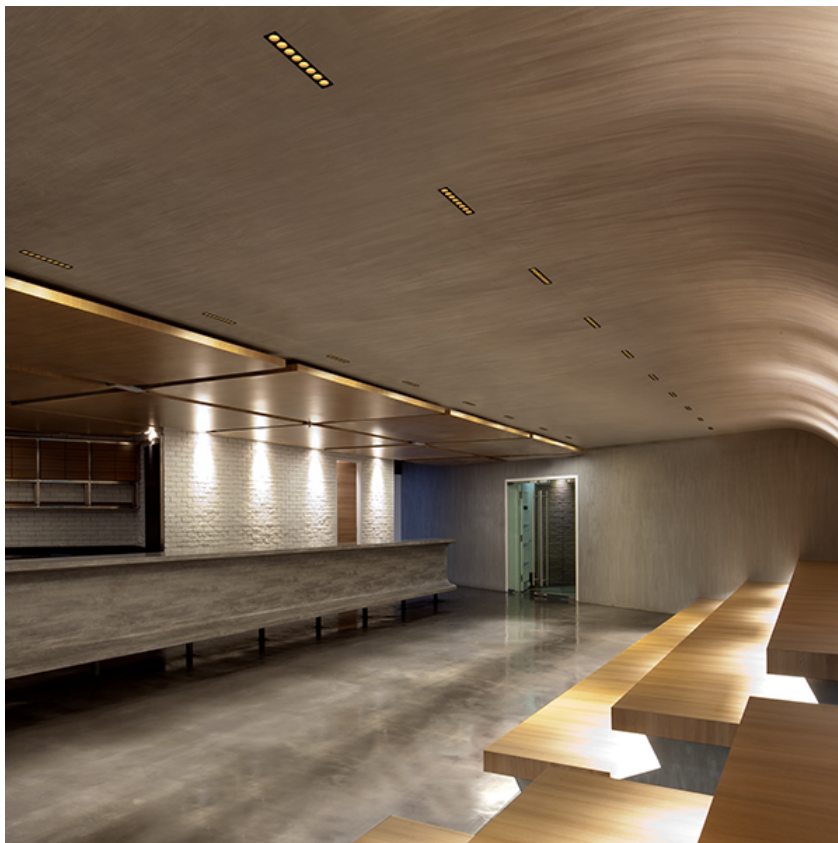

LIGHT SHADOW ADJUSTABLE TRIM DALI VERSION 8 SPOTS OPTIC SPOT

Mounting	Ceiling recessed
Lamps description	Power LED 21,6W 2080 lm 2700K CRI 90
Luminaire luminous flux	Extreme Cut-off. See reference number
Environment	Indoor
Notes	Pre-installation frame not required.

OPTICAL

Aiming	Adjustable
Light distribution symmetry	Symmetric
Beam angle	10° Spot

ELECTRICAL

Transformer availability	Included
Transformer mounting	Remote
Transformer type	Electronic dimmable dali
Emergency	Without
Insulation class	Class II

PHYSICAL

Recessed depth (mm)	75
Weight (kg)	0,50

designed by FLOS Architectural

Recessed integrated luminaire with 8 LED lighting spots. Remote power supply included.

- 03.8900.40.DA - 1620lm White / White
- 03.8900.14.DA - 1620lm Black / White
- ◐ 03.8902.40.DA - 1631lm White / Chrome
- ◑ 03.8902.14.DA - 1631lm Black / Chrome
- ◒ 03.8903.40.DA - 1607lm White / Matt Gold
- ◓ 03.8903.14.DA - 1607lm Black / Matt Gold
- ◔ 03.8901.40.DA - 1586lm White / Black
- ◕ 03.8901.14.DA - 1586lm Black / Black

CERTIFICATIONS