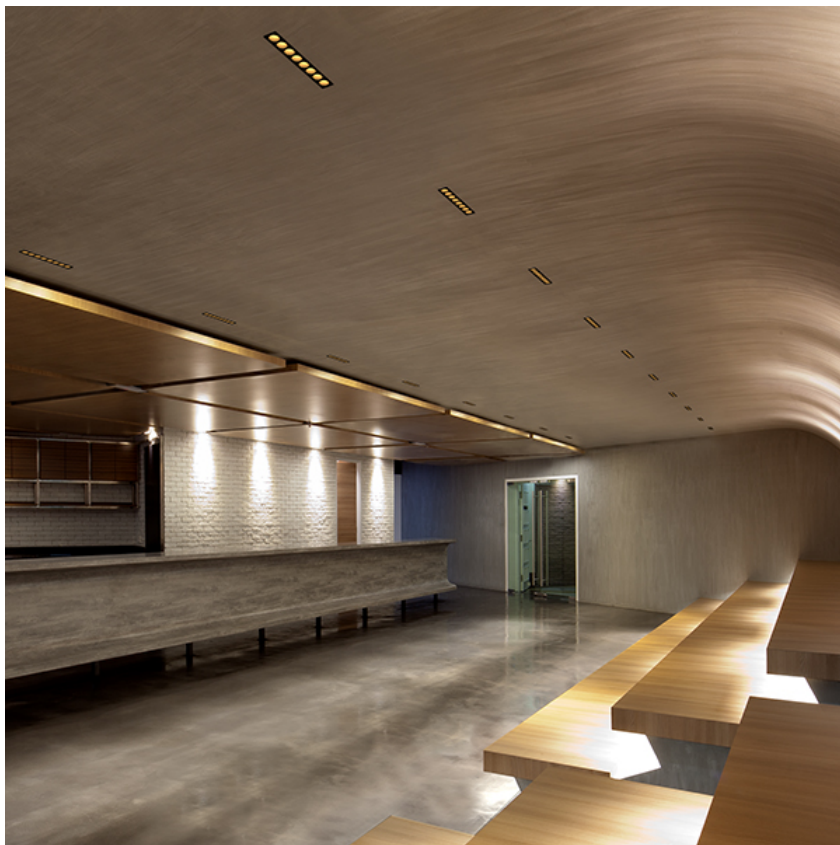

LIGHT SHADOW ADJUSTABLE TRIM DALI VERSION 4 SPOTS OPTIC SPOT

Mounting	Ceiling recessed
Lamps description	Power LED 10,8W 1120 lm 3000K CRI 90
Luminaire luminous flux	Extreme Cut-off. See reference number
Environment	Indoor
Notes	Pre-installation frame not required.

OPTICAL

Aiming	Adjustable
Light distribution symmetry	Symmetric
Beam angle	10° Spot

ELECTRICAL

Transformer availability	Included
Transformer mounting	Remote
Transformer type	Electronic dimmable dali
Emergency	Without
Insulation class	Class II

PHYSICAL

Recessed depth (mm)	75
Weight (kg)	0,34

designed by FLOS Architectural

Recessed integrated luminaire with 4 LED lighting spots. Remote power supply included.

- 03.8896.40.DA - 864lm White / White
- 03.8896.14.DA - 864lm Black / White
- ◐ 03.8898.40.DA - 871lm White / Chrome
- ◑ 03.8898.14.DA - 871lm Black / Chrome
- ◒ 03.8899.40.DA - 858lm White / Matt Gold
- ◓ 03.8899.14.DA - 858lm Black / Matt Gold
- ◔ 03.8897.40.DA - 846lm White / Black
- ◕ 03.8897.14.DA - 846lm Black / Black

CERTIFICATIONS