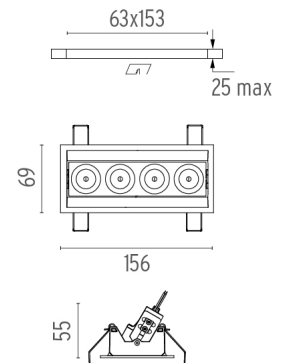

PHYSICAL

Recessed depth (mm)	75
Weight (kg)	0,34

Light Shadow Adjustable Trim Dali Version 4 Spots Optic Spot

designed by FLOS Architectural

Recessed integrated luminaire with 4 LED lighting spots. Remote power supply included.

CERTIFICATIONS

Light Shadow Adjustable Trim Dali Version 4 Spots Optic Spot . Lamps

Power LED

Lamp category:
LED

Socket:
Special base

Lamp type:
Power LED

Light Shadow Adjustable Trim Dali Version 4 Spots Optic Spot
designed by FLOS Architectural

Recessed integrated luminaire with 4 LED lighting spots. Remote power supply included.

-  03.8896.40.DA - 864lm White / White
-  03.8896.14.DA - 864lm Black / White
-  03.8898.40.DA - 871lm White / Chrome
-  03.8898.14.DA - 871lm Black / Chrome
-  03.8899.40.DA - 858lm White / Matt Gold
-  03.8899.14.DA - 858lm Black / Matt Gold
-  03.8897.40.DA - 846lm White / Black
-  03.8897.14.DA - 846lm Black / Black