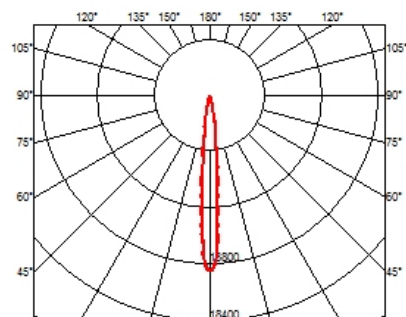

CERTIFICATIONS