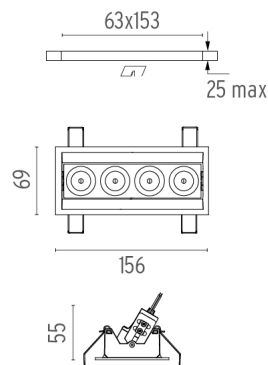

LIGHT SHADOW ADJUSTABLE TRIM DALI VERSION 4 SPOTS OPTIC SPOT

Mounting	Ceiling recessed
Lamps description	Power LED 10,8W 1120 lm 3000K CRI 90
Luminaire luminous flux	Extreme Cut-off. See reference number
Environment	Indoor
Notes	Pre-installation frame not required.

OPTICAL

Aiming	Adjustable
Light distribution symmetry	Symmetric
Beam angle	10° Spot

ELECTRICAL

Transformer availability	Included
Transformer mounting	Remote
Transformer type	Electronic dimmable dali
Emergency	Without
Insulation class	Class II

PHYSICAL

Recessed depth (mm)	75
Weight (kg)	0,34

designed by FLOS Architectural

Recessed integrated luminaire with 4 LED lighting spots. Remote power supply included.

- 03.8896.40.DA - 864lm White / White
- 03.8896.14.DA - 864lm Black / White
- ◐ 03.8898.40.DA - 871lm White / Chrome
- ◑ 03.8898.14.DA - 871lm Black / Chrome
- ◒ 03.8899.40.DA - 858lm White / Matt Gold
- ◓ 03.8899.14.DA - 858lm Black / Matt Gold
- ◔ 03.8897.40.DA - 846lm White / Black
- ◕ 03.8897.14.DA - 846lm Black / Black

CERTIFICATIONS