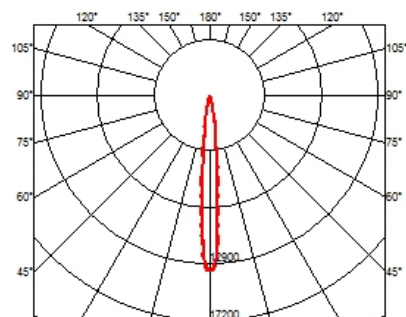

CERTIFICATIONS