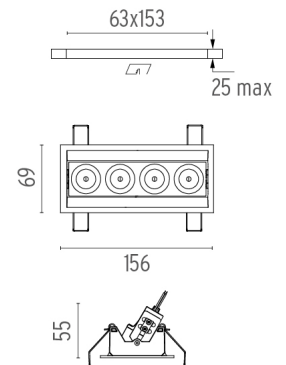

### PHYSICAL

<b>Recessed depth (mm)</b>	75
<b>Weight (kg)</b>	0,34

**Light Shadow Adjustable Trim Dali Version 4 Spots Optic Spot**

designed by FLOS Architectural

Recessed integrated luminaire with 4 LED lighting spots. Remote power supply included.

## Light Shadow Adjustable Trim Dali Version 4 Spots Optic Spot . Lamps

**Power LED**

**Lamp category:**  
LED

**Socket:**  
Special base

**Lamp type:**  
Power LED

**Light Shadow Adjustable Trim Dali Version 4 Spots Optic Spot**  
designed by FLOS Architectural

Recessed integrated luminaire with 4 LED lighting spots. Remote power supply included.

-  03.8892.40.DA - 810lm White / White
-  03.8892.14.DA - 810lm Black / White
-  03.8894.40.DA - 816lm White / Chrome
-  03.8894.14.DA - 816lm Black / Chrome
-  03.8895.40.DA - 804lm White / Matt Gold
-  03.8895.14.DA - 804lm Black / Matt Gold
-  03.8893.40.DA - 793lm White / Black
-  03.8893.14.DA - 793lm Black / Black