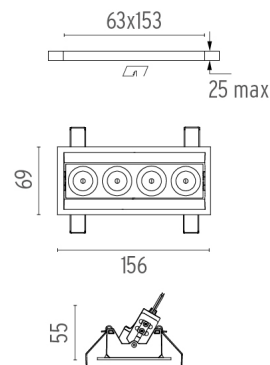

LIGHT SHADOW ADJUSTABLE TRIM DALI VERSION 4 SPOTS OPTIC SPOT

Mounting	Ceiling recessed
Lamps description	Power LED 10,8W 1040 lm 2700K CRI 90
Luminaire luminous flux	Extreme Cut-off. See reference number
Environment	Indoor
Notes	Pre-installation frame not required.

OPTICAL

Aiming	Adjustable
Light distribution symmetry	Symmetric
Beam angle	10° Spot

ELECTRICAL

Transformer availability	Included
Transformer mounting	Remote
Transformer type	Electronic dimmable dali
Emergency	Without
Insulation class	Class II

PHYSICAL

Recessed depth (mm)	75
Weight (kg)	0,34

designed by FLOS Architectural

Recessed integrated luminaire with 4 LED lighting spots. Remote power supply included.

- 03.8892.40.DA - 810lm White / White
- 03.8892.14.DA - 810lm Black / White
- ◐ 03.8894.40.DA - 816lm White / Chrome
- ◑ 03.8894.14.DA - 816lm Black / Chrome
- ◒ 03.8895.40.DA - 804lm White / Matt Gold
- ◓ 03.8895.14.DA - 804lm Black / Matt Gold
- ◔ 03.8893.40.DA - 793lm White / Black
- ◕ 03.8893.14.DA - 793lm Black / Black

CERTIFICATIONS