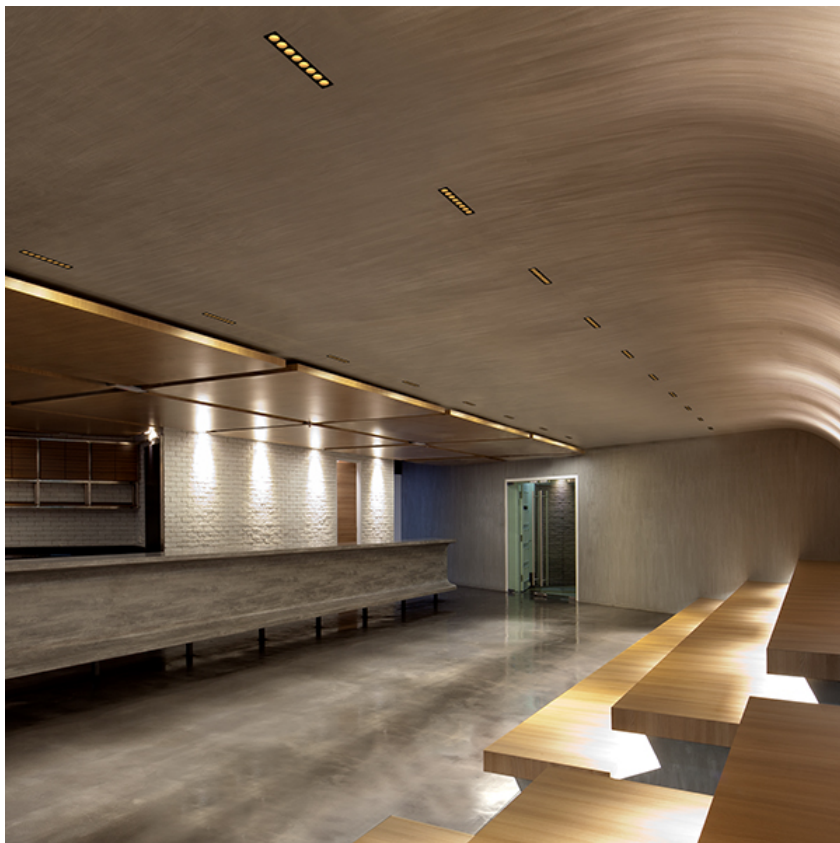

LIGHT SHADOW ADJUSTABLE TRIM DALI VERSION 4 SPOTS OPTIC SPOT

Mounting	Ceiling recessed
Lamps description	Power LED 10,8W 1040 lm 2700K CRI 90
Luminaire luminous flux	Extreme Cut-off. See reference number
Environment	Indoor
Notes	Pre-installation frame not required.

OPTICAL

Aiming	Adjustable
Light distribution symmetry	Symmetric
Beam angle	10° Spot

ELECTRICAL

Transformer availability	Included
Transformer mounting	Remote
Transformer type	Electronic dimmable dali
Emergency	Without
Insulation class	Class II

PHYSICAL

Recessed depth (mm)	75
Weight (kg)	0,34

designed by FLOS Architectural

Recessed integrated luminaire with 4 LED lighting spots. Remote power supply included.

- 03.8892.40.DA - 810lm White / White
- 03.8892.14.DA - 810lm Black / White
- ◐ 03.8894.40.DA - 816lm White / Chrome
- ◑ 03.8894.14.DA - 816lm Black / Chrome
- ◒ 03.8895.40.DA - 804lm White / Matt Gold
- ◓ 03.8895.14.DA - 804lm Black / Matt Gold
- ◔ 03.8893.40.DA - 793lm White / Black
- ◕ 03.8893.14.DA - 793lm Black / Black

CERTIFICATIONS