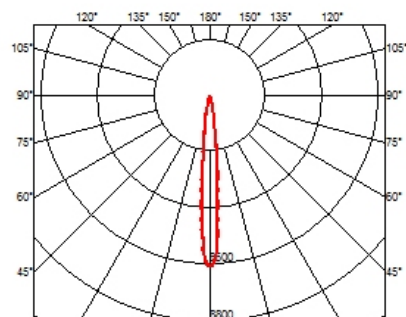

CERTIFICATIONS