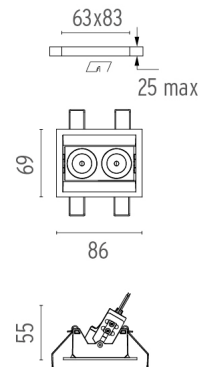

LIGHT SHADOW ADJUSTABLE TRIM DALI VERSION 2 SPOTS OPTIC SPOT

Mounting	Ceiling recessed
Lamps description	Power LED 5,4W 520 lm 2700K CRI 90
Luminaire luminous flux	Extreme Cut-off. See reference number
Environment	Indoor
Notes	Pre-installation frame not required.

PHYSICAL

Recessed depth (mm)	75
Weight (kg)	0,25

Light Shadow Adjustable Trim Dali Version 2 Spots Optic Spot

designed by FLOS Architectural

Recessed integrated luminaire with 2 LED lighting spots. Remote power supply included.

CERTIFICATIONS

Light Shadow Adjustable Trim Dali Version 2 Spots Optic Spot . Lamps

Power LED

Lamp category:

LED

Socket:

Special base

Lamp type:

Power LED

Light Shadow Adjustable Trim Dali Version 2 Spots Optic Spot

designed by FLOS Architectural

Recessed integrated luminaire with 2 LED lighting spots. Remote power supply included.

-  03.8884.40.DA - 405lm White / White
-  03.8884.14.DA - 405lm Black / White
-  03.8886.40.DA - 408lm White / Chrome
-  03.8886.14.DA - 408lm Black / Chrome
-  03.8887.40.DA - 402lm White / Matt Gold
-  03.8887.14.DA - 402lm Black / Matt Gold
-  03.8885.40.DA - 396lm White / Black
-  03.8885.14.DA - 396lm Black / Black