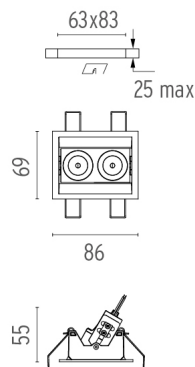

LIGHT SHADOW ADJUSTABLE TRIM DALI VERSION 2 SPOTS OPTIC SPOT

Mounting	Ceiling recessed
Lamps description	Power LED 5,4W 520 lm 2700K CRI 90
Luminaire luminous flux	Extreme Cut-off. See reference number
Environment	Indoor
Notes	Pre-installation frame not required.

OPTICAL

Aiming	Adjustable
Light distribution symmetry	Symmetric
Beam angle	10° Spot

ELECTRICAL

Transformer availability	Included
Transformer mounting	Remote
Transformer type	Electronic dimmable dali
Emergency	Without
Insulation class	Class II

PHYSICAL

Recessed depth (mm)	75
Weight (kg)	0,25

designed by FLOS Architectural

Recessed integrated luminaire with 2 LED lighting spots. Remote power supply included.

- 03.8884.40.DA - 405lm White / White
- 03.8884.14.DA - 405lm Black / White
- ◐ 03.8886.40.DA - 408lm White / Chrome
- ◑ 03.8886.14.DA - 408lm Black / Chrome
- ◒ 03.8887.40.DA - 402lm White / Matt Gold
- ◓ 03.8887.14.DA - 402lm Black / Matt Gold
- ◔ 03.8885.40.DA - 396lm White / Black
- ◕ 03.8885.14.DA - 396lm Black / Black

CERTIFICATIONS