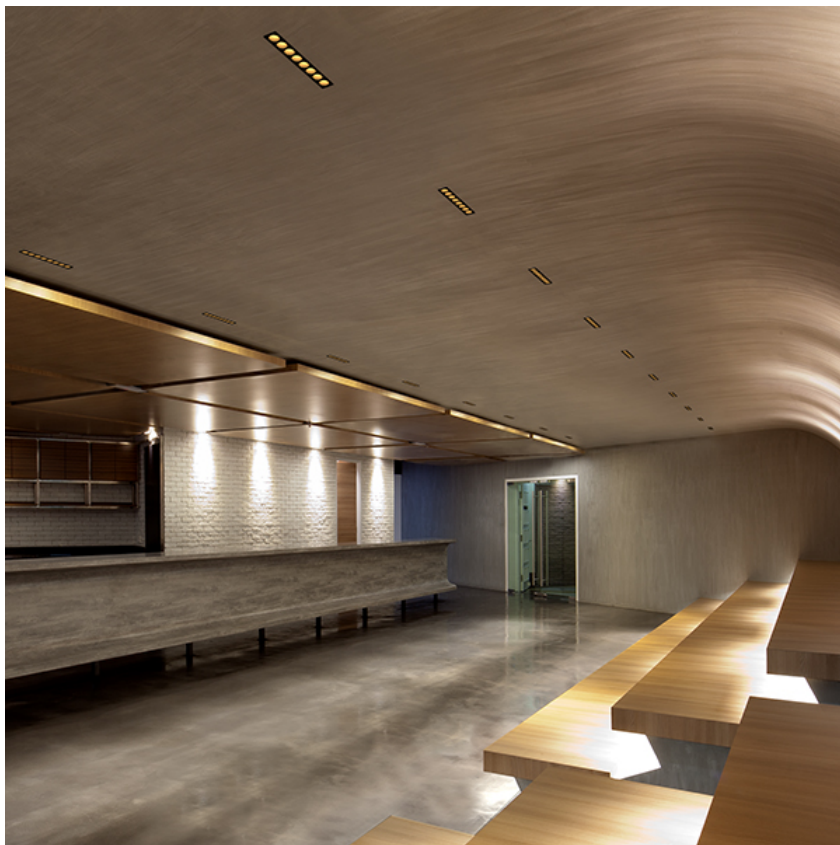

LIGHT SHADOW ADJUSTABLE TRIM DALI VERSION 2 SPOTS OPTIC SPOT

Mounting	Ceiling recessed
Lamps description	Power LED 5,4W 520 lm 2700K CRI 90
Luminaire luminous flux	Extreme Cut-off. See reference number
Environment	Indoor
Notes	Pre-installation frame not required.

OPTICAL

Aiming	Adjustable
Light distribution symmetry	Symmetric
Beam angle	10° Spot

ELECTRICAL

Transformer availability	Included
Transformer mounting	Remote
Transformer type	Electronic dimmable dali
Emergency	Without
Insulation class	Class II

PHYSICAL

Recessed depth (mm)	75
Weight (kg)	0,25

designed by FLOS Architectural

Recessed integrated luminaire with 2 LED lighting spots. Remote power supply included.

- 03.8884.40.DA - 405lm White / White
- 03.8884.14.DA - 405lm Black / White
- ◐ 03.8886.40.DA - 408lm White / Chrome
- ◑ 03.8886.14.DA - 408lm Black / Chrome
- ◒ 03.8887.40.DA - 402lm White / Matt Gold
- ◓ 03.8887.14.DA - 402lm Black / Matt Gold
- ◔ 03.8885.40.DA - 396lm White / Black
- ◕ 03.8885.14.DA - 396lm Black / Black

CERTIFICATIONS