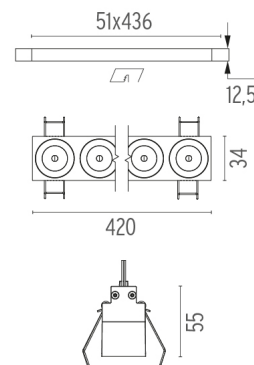

LIGHT SHADOW FIXED NO TRIM DALI VERSION 12 SPOTS OPTIC SPOT

Mounting	Ceiling recessed
Lamps description	Power LED 32,4W 3120 lm 2700K CRI 90
Luminaire luminous flux	Extreme Cut-off. See reference number
Environment	Indoor
Notes	It requires an pre-installation frame, to be ordered separately.

OPTICAL

Aiming	Fixed
Light distribution symmetry	Symmetric
Beam angle	10° Spot

ELECTRICAL

Transformer availability	Included
Transformer mounting	Remote
Transformer type	Electronic dimmable dali
Emergency	Without
Insulation class	Class II

PHYSICAL

Length (mm)	420
Recessed depth (mm)	75
Weight (kg)	0,66

designed by FLOS Architectural

Recessed integrated luminaire with 12 LED lighting spots. Remote power supply included.

- 03.8876.40.DA - 2430lm White / White
- 03.8876.14.DA - 2430lm Black / White
- 03.8878.40.DA - 2447lm White / Chrome
- 03.8878.14.DA - 2447lm Black / Chrome
- 03.8879.40.DA - 2411lm White / Matt Gold
- 03.8879.14.DA - 2411lm Black / Matt Gold
- 03.8877.40.DA - 2379lm White / Black
- 03.8877.14.DA - 2379lm Black / Black

CERTIFICATIONS