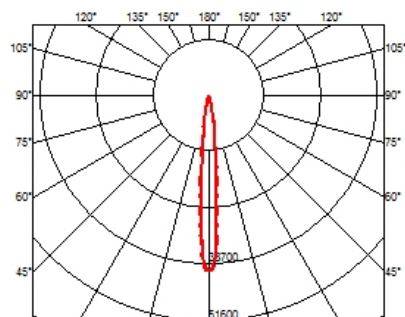

CERTIFICATIONS