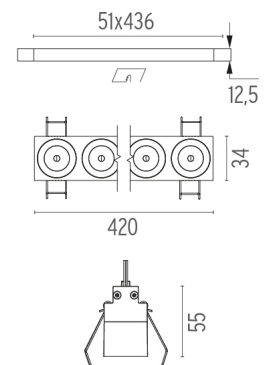

PHYSICAL

Length (mm)	420
Recessed depth (mm)	75
Weight (kg)	0,66

Light Shadow Fixed No Trim Dali Version 12 Spots Optic Spot

designed by FLOS Architectural

Recessed integrated luminaire with 12 LED lighting spots. Remote power supply included.

Light Shadow Fixed No Trim Dali Version 12 Spots Optic Spot . Lamps

Power LED

Lamp category:

LED

Socket:

Special base

Lamp type:

Power LED