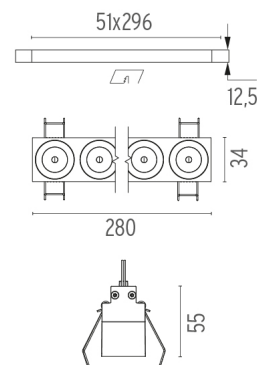

LIGHT SHADOW FIXED NO TRIM DALI VERSION 8 SPOTS OPTIC SPOT

Mounting	Ceiling recessed
Lamps description	Power LED 21,6W 2240 lm 3000K CRI 90
Luminaire luminous flux	Extreme Cut-off. See reference number
Environment	Indoor
Notes	It requires an pre-installation frame, to be ordered separately.

OPTICAL

Aiming	Fixed
Light distribution symmetry	Symmetric
Beam angle	10° Spot

ELECTRICAL

Transformer availability	Included
Transformer mounting	Remote
Transformer type	Electronic dimmable dali
Emergency	Without
Insulation class	Class II

PHYSICAL

Length (mm)	280
Recessed depth (mm)	75
Weight (kg)	0,50

Recessed integrated luminaire with 8 LED lighting spots. Remote power supply included.

- 03.8872.40.DA - 1729lm White / White
- 03.8872.14.DA - 1729lm Black / White
- ◐ 03.8874.40.DA - 1741lm White / Chrome
- ◑ 03.8874.14.DA - 1741lm Black / Chrome
- ◒ 03.8875.40.DA - 1715lm White / Matt Gold
- ◓ 03.8875.14.DA - 1715lm Black / Matt Gold
- ◔ 03.8873.40.DA - 1692lm White / Black
- ◕ 03.8873.14.DA - 1692lm Black / Black

CERTIFICATIONS