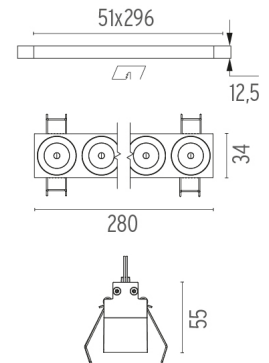

PHYSICAL

Length (mm)	280
Recessed depth (mm)	75
Weight (kg)	0,50

Light Shadow Fixed No Trim Dali Version 8 Spots Optic Spot
designed by FLOS Architectural

Recessed integrated luminaire with 8 LED lighting spots. Remote power supply included.

Light Shadow Fixed No Trim Dali Version 8 Spots Optic Spot . Lamps

Power LED

Lamp category:

LED

Socket:

Special base

Lamp type:

Power LED