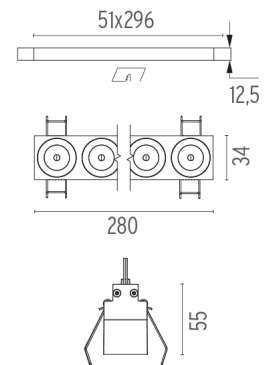

PHYSICAL

Length (mm)	280
Recessed depth (mm)	75
Weight (kg)	0,50

Light Shadow Fixed No Trim Dali Version 8 Spots Optic Spot

designed by FLOS Architectural

Recessed integrated luminaire with 8 LED lighting spots. Remote power supply included.

Light Shadow Fixed No Trim Dali Version 8 Spots Optic Spot . Lamps

Power LED

Lamp category:

LED

Socket:

Special base

Lamp type:

Power LED