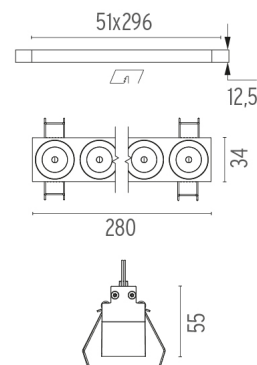

LIGHT SHADOW FIXED NO TRIM DALI VERSION 8 SPOTS OPTIC SPOT

Mounting	Ceiling recessed
Lamps description	Power LED 21,6W 2080 lm 2700K CRI 90
Luminaire luminous flux	Extreme Cut-off. See reference number
Environment	Indoor
Notes	It requires an pre-installation frame, to be ordered separately.

OPTICAL

Aiming	Fixed
Light distribution symmetry	Symmetric
Beam angle	10° Spot

ELECTRICAL

Transformer availability	Included
Transformer mounting	Remote
Transformer type	Electronic dimmable dali
Emergency	Without
Insulation class	Class II

PHYSICAL

Length (mm)	280
Recessed depth (mm)	75
Weight (kg)	0,50

designed by FLOS Architectural

Recessed integrated luminaire with 8 LED lighting spots. Remote power supply included.

- 03.8868.40.DA - 1620lm White / White
- 03.8868.14.DA - 1620lm Black / White
- ◐ 03.8870.40.DA - 1631lm White / Chrome
- ◑ 03.8870.14.DA - 1631lm Black / Chrome
- ◒ 03.8871.40.DA - 1607lm White / Matt Gold
- ◓ 03.8871.14.DA - 1607lm Black / Matt Gold
- ◔ 03.8869.40.DA - 1586lm White / Black
- ◕ 03.8869.14.DA - 1586lm Black / Black

CERTIFICATIONS