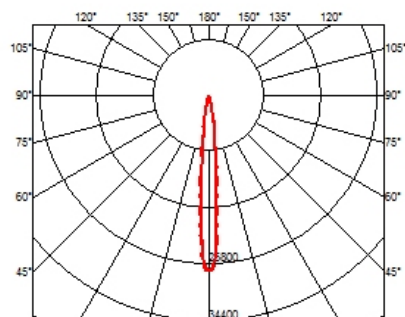

CERTIFICATIONS