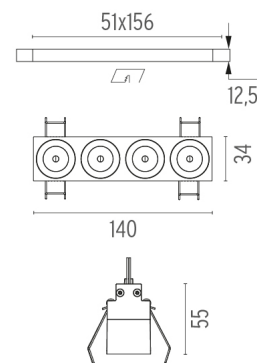

LIGHT SHADOW FIXED NO TRIM DALI VERSION 4 SPOTS OPTIC SPOT

Mounting	Ceiling recessed
Lamps description	Power LED 10,8W 1120 lm 3000K CRI 90
Luminaire luminous flux	Extreme Cut-off. See reference number
Environment	Indoor
Notes	It requires an pre-installation frame, to be ordered separately.

OPTICAL

Aiming	Fixed
Light distribution symmetry	Symmetric
Beam angle	10° Spot

ELECTRICAL

Transformer availability	Included
Transformer mounting	Remote
Transformer type	Electronic dimmable dali
Emergency	Without
Insulation class	Class II

PHYSICAL

Length (mm)	140
Recessed depth (mm)	75
Weight (kg)	0,34

Recessed integrated luminaire with 4 LED lighting spots. Remote power supply included.

- 03.8864.40.DA - 864lm White / White
- 03.8864.14.DA - 864lm Black / White
- ◐ 03.8866.40.DA - 871lm White / Chrome
- ◑ 03.8866.14.DA - 871lm Black / Chrome
- ◒ 03.8867.40.DA - 858lm White / Matt Gold
- ◓ 03.8867.14.DA - 858lm Black / Matt Gold
- ◔ 03.8865.40.DA - 846lm White / Black
- ◕ 03.8865.14.DA - 846lm Black / Black

CERTIFICATIONS