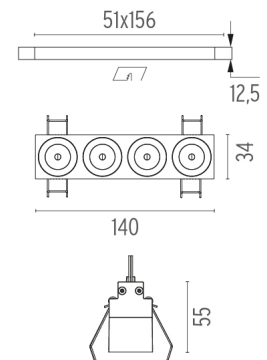

PHYSICAL

Length (mm)	140
Recessed depth (mm)	75
Weight (kg)	0,34

Light Shadow Fixed No Trim Dali Version 4 Spots Optic Spot
designed by FLOS Architectural

Recessed integrated luminaire with 4 LED lighting spots. Remote power supply included.

Light Shadow Fixed No Trim Dali Version 4 Spots Optic Spot . Lamps

Power LED

Lamp category:

LED

Socket:

Special base

Lamp type:

Power LED