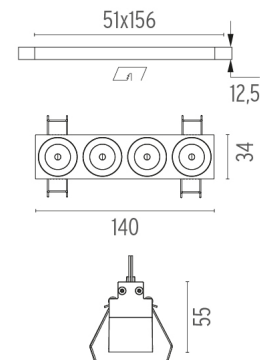

### PHYSICAL

<b>Length (mm)</b>	140
<b>Recessed depth (mm)</b>	75
<b>Weight (kg)</b>	0,34

**Light Shadow Fixed No Trim Dali Version 4 Spots Optic Spot**  
designed by FLOS Architectural

Recessed integrated luminaire with 4 LED lighting spots. Remote power supply included.

## Light Shadow Fixed No Trim Dali Version 4 Spots Optic Spot . Lamps

**Power LED**

**Lamp category:**

LED

**Socket:**

Special base

**Lamp type:**

Power LED