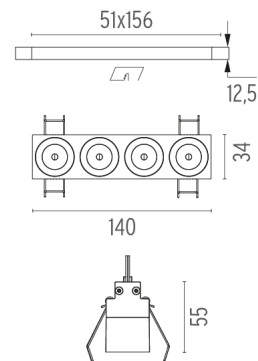

LIGHT SHADOW FIXED NO TRIM DALI VERSION 4 SPOTS OPTIC SPOT

Mounting	Ceiling recessed
Lamps description	Power LED 10,8W 1040 lm 2700K CRI 90
Luminaire luminous flux	Extreme Cut-off. See reference number
Environment	Indoor
Notes	It requires an pre-installation frame, to be ordered separately.

OPTICAL

Aiming	Fixed
Light distribution symmetry	Symmetric
Beam angle	10° Spot

ELECTRICAL

Transformer availability	Included
Transformer mounting	Remote
Transformer type	Electronic dimmable dali
Emergency	Without
Insulation class	Class II

PHYSICAL

Length (mm)	140
Recessed depth (mm)	75
Weight (kg)	0,34

Recessed integrated luminaire with 4 LED lighting spots. Remote power supply included.

- 03.8860.40.DA - 810lm White / White
- 03.8860.14.DA - 810lm Black / White
- ◐ 03.8862.40.DA - 816lm White / Chrome
- ◑ 03.8862.14.DA - 816lm Black / Chrome
- ◒ 03.8863.40.DA - 804lm White / Matt Gold
- ◓ 03.8863.14.DA - 804lm Black / Matt Gold
- ◔ 03.8861.40.DA - 793lm White / Black
- ◕ 03.8861.14.DA - 793lm Black / Black

CERTIFICATIONS