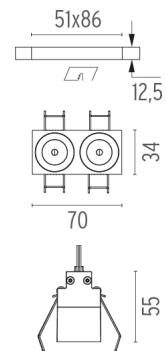

LIGHT SHADOW FIXED NO TRIM DALI VERSION 2 SPOTS OPTIC SPOT

Mounting	Ceiling recessed
Lamps description	Power LED 5,4W 560 lm 3000K CRI 90
Luminaire luminous flux	Extreme Cut-off. See reference number
Environment	Indoor
Notes	It requires an pre-installation frame, to be ordered separately.

PHYSICAL

Length (mm)	70
Recessed depth (mm)	75
Weight (kg)	0,25

Light Shadow Fixed No Trim Dali Version 2 Spots Optic Spot
designed by FLOS Architectural

Recessed integrated luminaire with 2 LED lighting spots. Remote power supply included.

Recessed integrated luminaire with 2 LED lighting spots. Remote power supply included.

- 03.8856.40.DA - 432lm White / White
- 03.8856.14.DA - 432lm Black / White
- 03.8858.40.DA - 435lm White / Chrome
- 03.8858.14.DA - 435lm Black / Chrome
- 03.8859.40.DA - 429lm White / Matt Gold
- 03.8859.14.DA - 429lm Black / Matt Gold
- 03.8857.40.DA - 423lm White / Black
- 03.8857.14.DA - 423lm Black / Black

Light Shadow Fixed No Trim Dali Version 2 Spots Optic Spot . Lamps

Power LED

Lamp category:

LED

Socket:

Special base

Lamp type:

Power LED