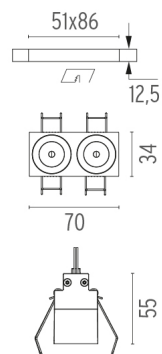

LIGHT SHADOW FIXED NO TRIM DALI VERSION 2 SPOTS OPTIC SPOT

Mounting	Ceiling recessed
Lamps description	Power LED 5,4W 560 lm 3000K CRI 90
Luminaire luminous flux	Extreme Cut-off. See reference number
Environment	Indoor
Notes	It requires an pre-installation frame, to be ordered separately.

OPTICAL

Aiming	Fixed
Light distribution symmetry	Symmetric
Beam angle	10° Spot

ELECTRICAL

Transformer availability	Included
Transformer mounting	Remote
Transformer type	Electronic dimmable dali
Emergency	Without
Insulation class	Class II

PHYSICAL

Length (mm)	70
Recessed depth (mm)	75
Weight (kg)	0,25

Recessed integrated luminaire with 2 LED lighting spots. Remote power supply included.

- 03.8856.40.DA - 432lm White / White
- 03.8856.14.DA - 432lm Black / White
- ◐ 03.8858.40.DA - 435lm White / Chrome
- ◑ 03.8858.14.DA - 435lm Black / Chrome
- ◒ 03.8859.40.DA - 429lm White / Matt Gold
- ◓ 03.8859.14.DA - 429lm Black / Matt Gold
- ◔ 03.8857.40.DA - 423lm White / Black
- ◕ 03.8857.14.DA - 423lm Black / Black

CERTIFICATIONS