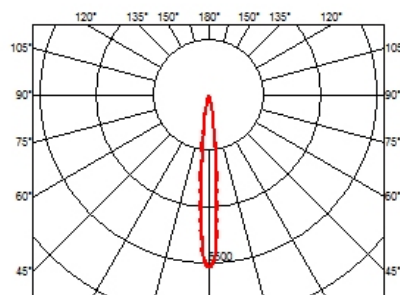

CERTIFICATIONS