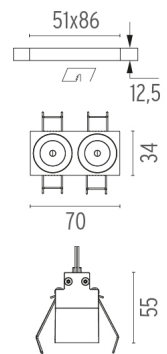

LIGHT SHADOW FIXED NO TRIM DALI VERSION 2 SPOTS OPTIC SPOT

Mounting	Ceiling recessed
Lamps description	Power LED 5,4W 520 lm 2700K CRI 90
Luminaire luminous flux	Extreme Cut-off. See reference number
Environment	Indoor
Notes	It requires an pre-installation frame, to be ordered separately.

PHYSICAL

Length (mm)	70
Recessed depth (mm)	75
Weight (kg)	0,25

Light Shadow Fixed No Trim Dali Version 2 Spots Optic Spot
designed by FLOS Architectural

<div>Recessed integrated luminaire with 2 LED lighting spots. Remote power supply included.</div>

Light Shadow Fixed No Trim Dali Version 2 Spots Optic Spot . Lamps

Power LED

Lamp category:

LED

Socket:

Special base

Lamp type:

Power LED