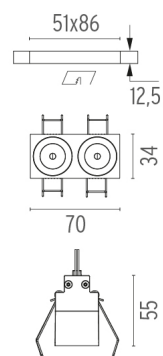

LIGHT SHADOW FIXED NO TRIM DALI VERSION 2 SPOTS OPTIC SPOT

Mounting	Ceiling recessed
Lamps description	Power LED 5,4W 520 lm 2700K CRI 90
Luminaire luminous flux	Extreme Cut-off. See reference number
Environment	Indoor
Notes	It requires an pre-installation frame, to be ordered separately.

OPTICAL

Aiming	Fixed
Light distribution symmetry	Symmetric
Beam angle	10° Spot

ELECTRICAL

Transformer availability	Included
Transformer mounting	Remote
Transformer type	Electronic dimmable dali
Emergency	Without
Insulation class	Class II

PHYSICAL

Length (mm)	70
Recessed depth (mm)	75
Weight (kg)	0,25

<div>Recessed integrated luminaire with 2 LED lighting spots. Remote power supply included.</div>

- 03.8852.40.DA - 405lm White / White
- 03.8852.14.DA - 405lm Black / White
- 03.8854.40.DA - 408lm White / Chrome
- 03.8854.14.DA - 408lm Black / Chrome
- 03.8855.40.DA - 402lm White / Matt Gold
- 03.8855.14.DA - 402lm Black / Matt Gold
- 03.8853.40.DA - 396lm White / Black
- 03.8853.14.DA - 396lm Black / Black

CERTIFICATIONS